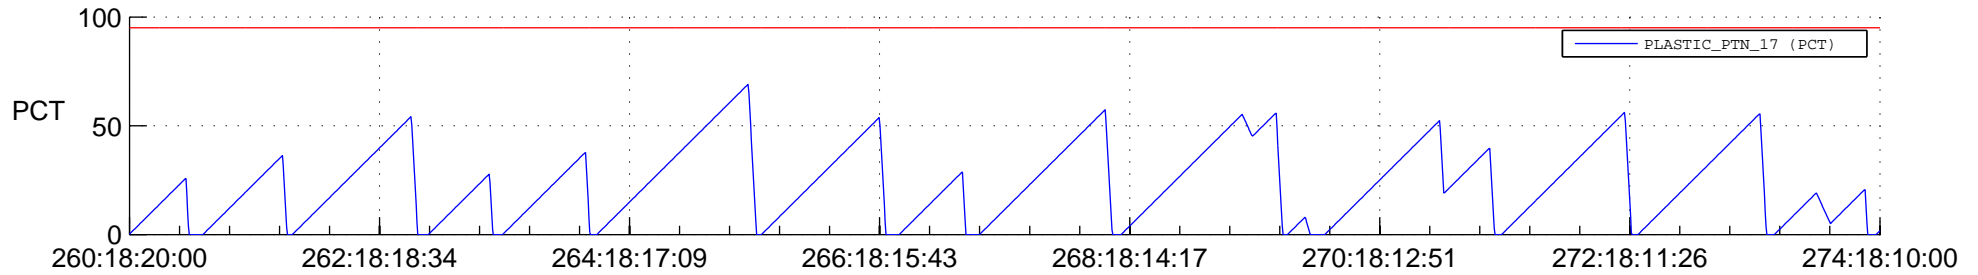

STEREO AHEAD SSR PCT Full Prediction

SWAVES_Percent_Full_Prediction

IMPACT_Percent_Full_Prediction

PLASTIC_Percent_Full_Prediction

Spacecraft_DownLink_Rate

Ground Time (2017:260:18:20:00.000 -2017:274:18:10:00.000)