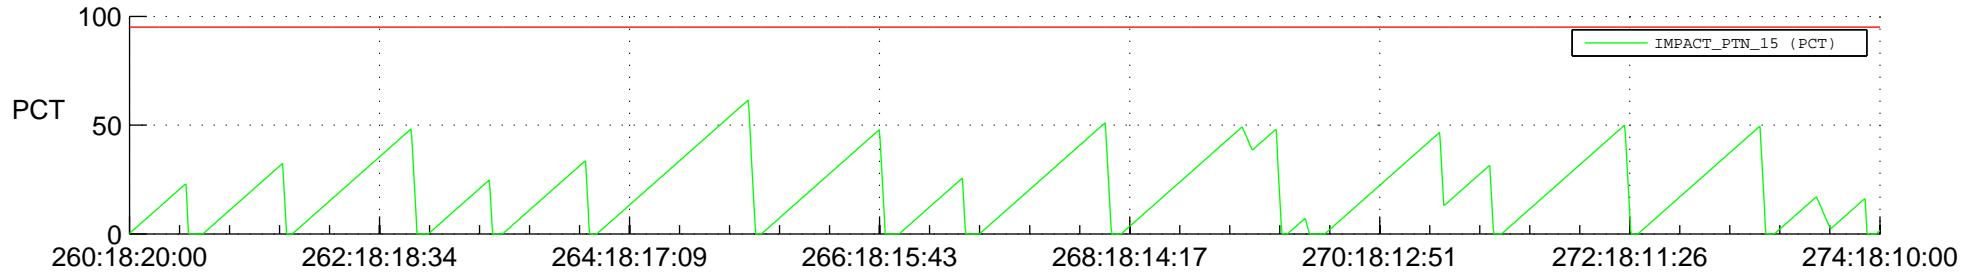

STEREO AHEAD SSR PCT Full Prediction

SWAVES_Percent_Full_Prediction

IMPACT_Percent_Full_Prediction

PLASTIC_Percent_Full_Prediction

Spacecraft_DownLink_Rate

Ground Time (2017:260:18:20:00.000 -2017:274:18:10:00.000)