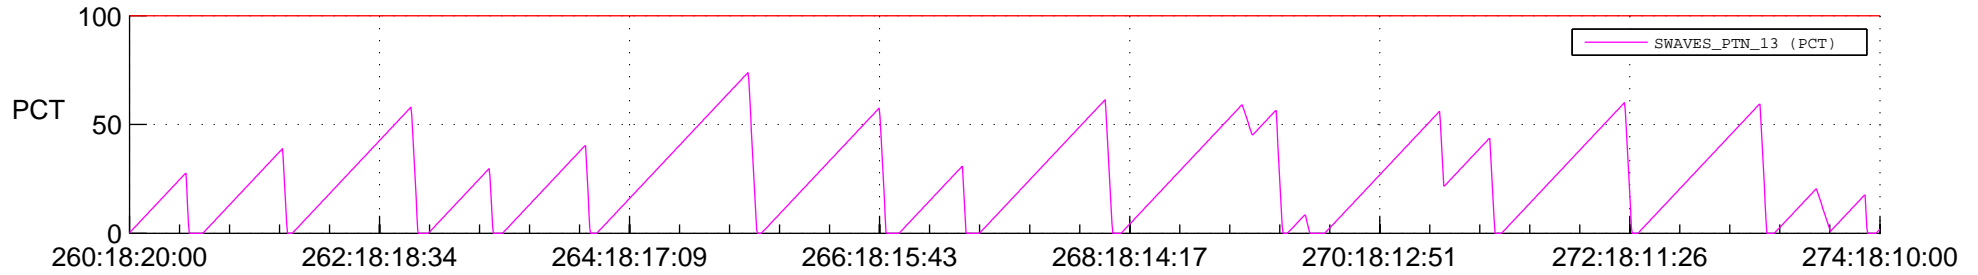

STEREO AHEAD SSR PCT Full Prediction

SWAVES_Percent_Full_Prediction

IMPACT_Percent_Full_Prediction

PLASTIC_Percent_Full_Prediction

Spacecraft_DownLink_Rate

Ground Time (2017:260:18:20:00.000 -2017:274:18:10:00.000)