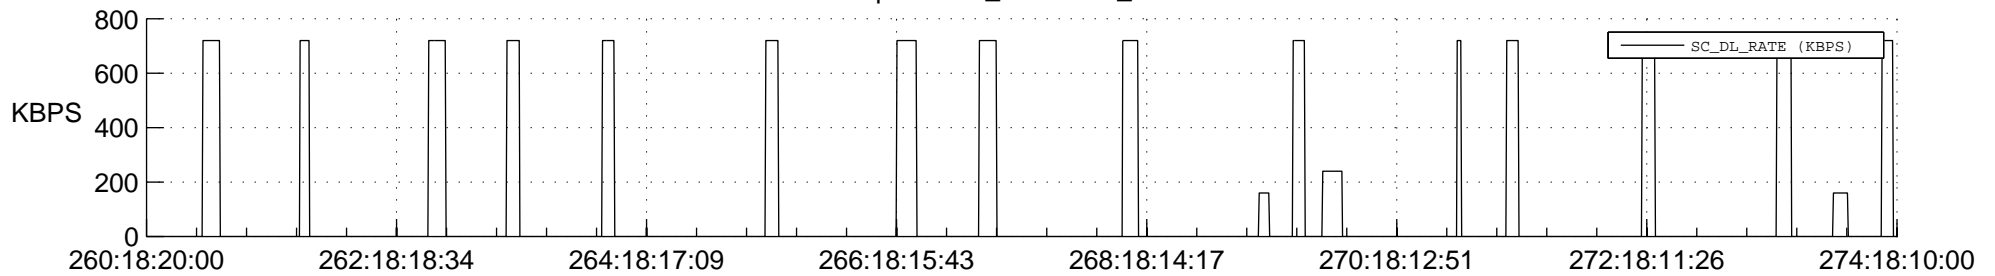

STEREO AHEAD SSR PCT Full Prediction

SWAVES_Percent_Full_Prediction

IMPACT_Percent_Full_Prediction

PLASTIC_Percent_Full_Prediction

Spacecraft_DownLink_Rate

Ground Time (2017:260:18:20:00.000 -2017:274:18:10:00.000)