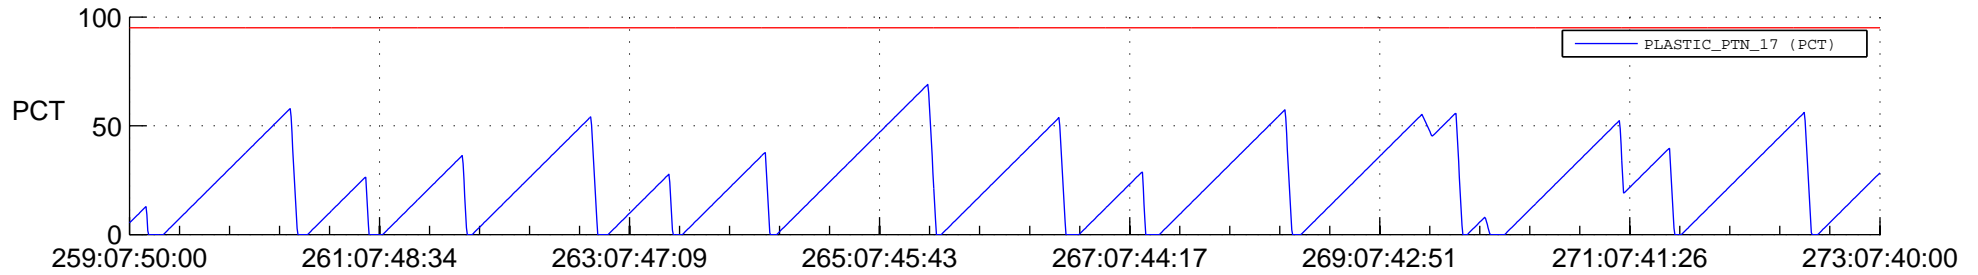

STEREO AHEAD SSR PCT Full Prediction

SWAVES_Percent_Full_Prediction

IMPACT_Percent_Full_Prediction

PLASTIC_Percent_Full_Prediction

Spacecraft_DownLink_Rate

Ground Time (2017:259:07:50:00.000 -2017:273:07:40:00.000)