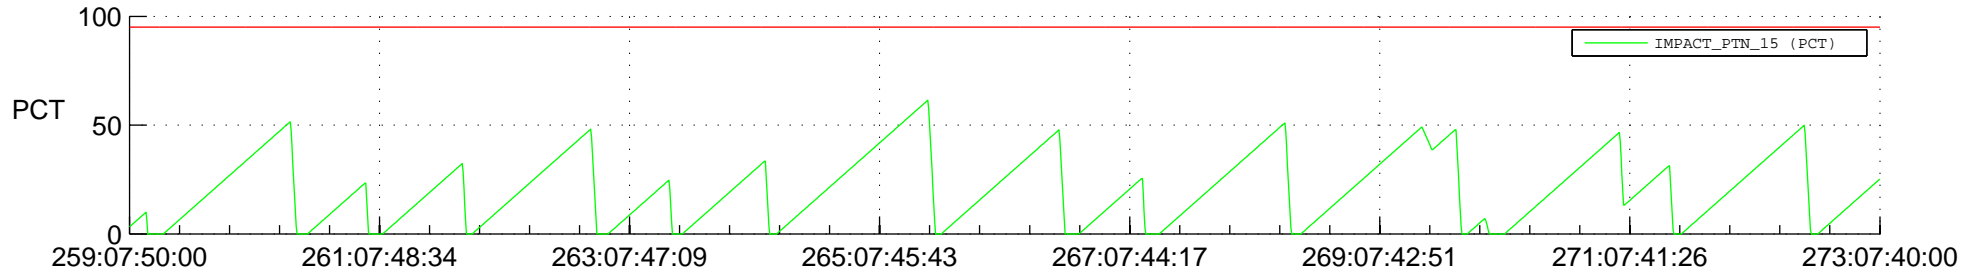

STEREO AHEAD SSR PCT Full Prediction

SWAVES_Percent_Full_Prediction

IMPACT_Percent_Full_Prediction

PLASTIC_Percent_Full_Prediction

Spacecraft_DownLink_Rate

Ground Time (2017:259:07:50:00.000 -2017:273:07:40:00.000)