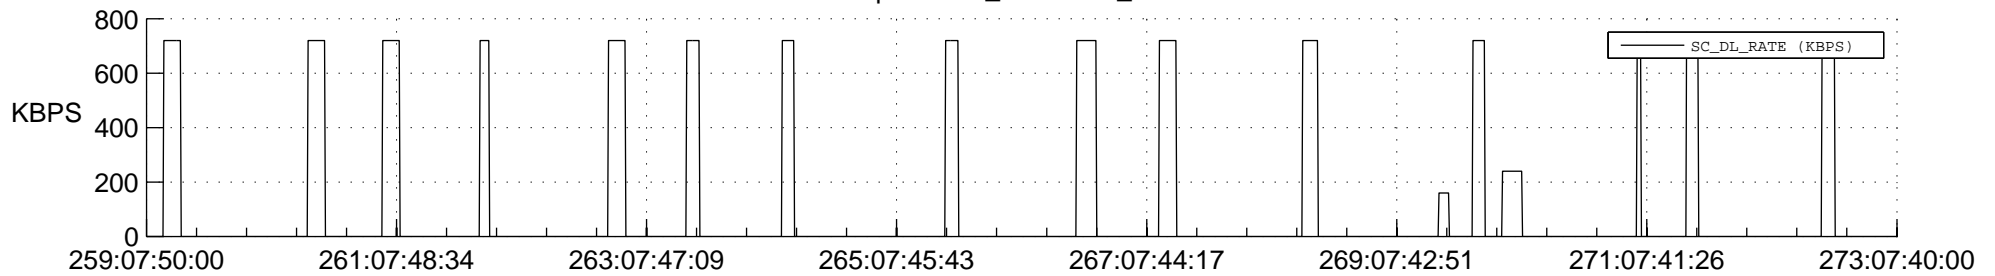

STEREO AHEAD SSR PCT Full Prediction

SWAVES_Percent_Full_Prediction

IMPACT_Percent_Full_Prediction

PLASTIC_Percent_Full_Prediction

Spacecraft_DownLink_Rate

Ground Time (2017:259:07:50:00.000 -2017:273:07:40:00.000)