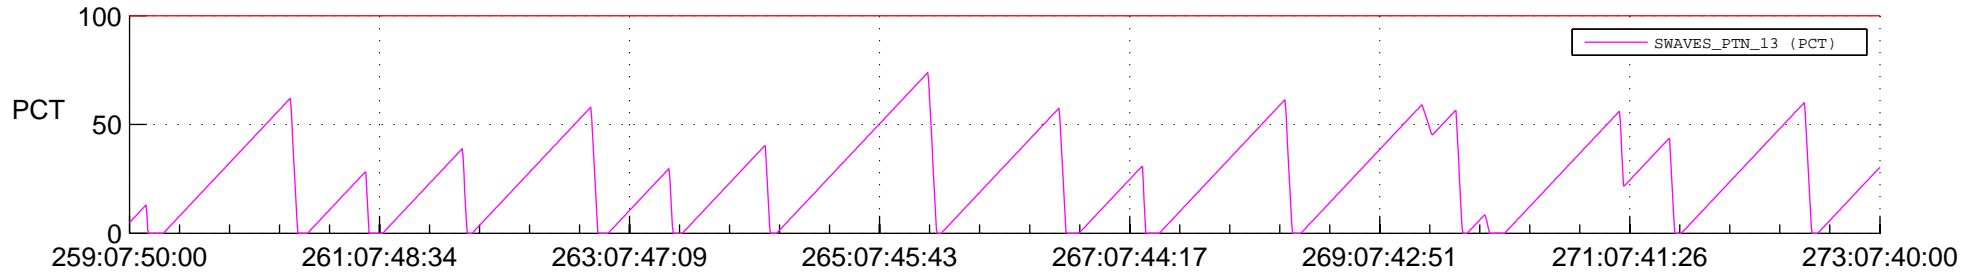

STEREO AHEAD SSR PCT Full Prediction

SWAVES_Percent_Full_Prediction

IMPACT_Percent_Full_Prediction

PLASTIC_Percent_Full_Prediction

Spacecraft_DownLink_Rate

Ground Time (2017:259:07:50:00.000 -2017:273:07:40:00.000)