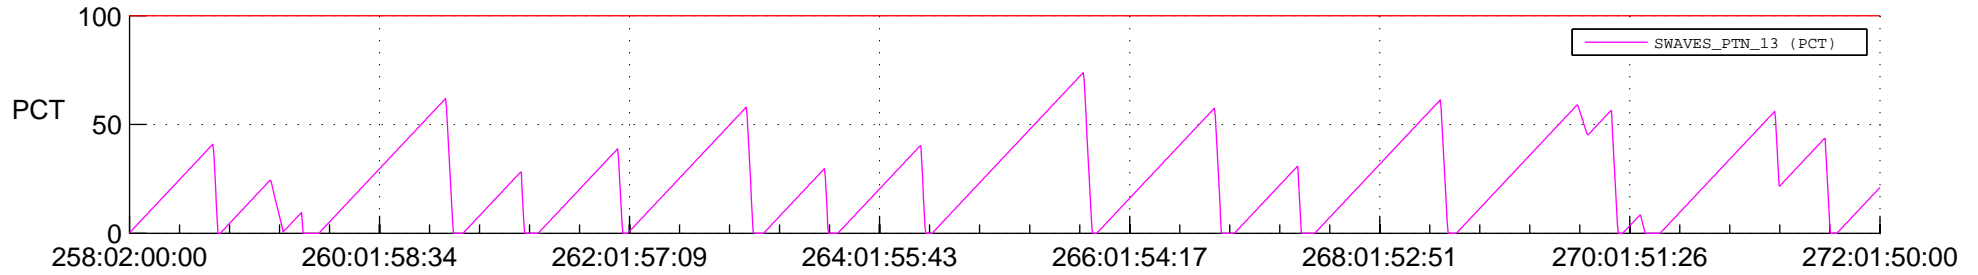

STEREO AHEAD SSR PCT Full Prediction

SWAVES_Percent_Full_Prediction

IMPACT_Percent_Full_Prediction

PLASTIC_Percent_Full_Prediction

Spacecraft_DownLink_Rate

Ground Time (2017:258:02:00:00.000 -2017:272:01:50:00.000)