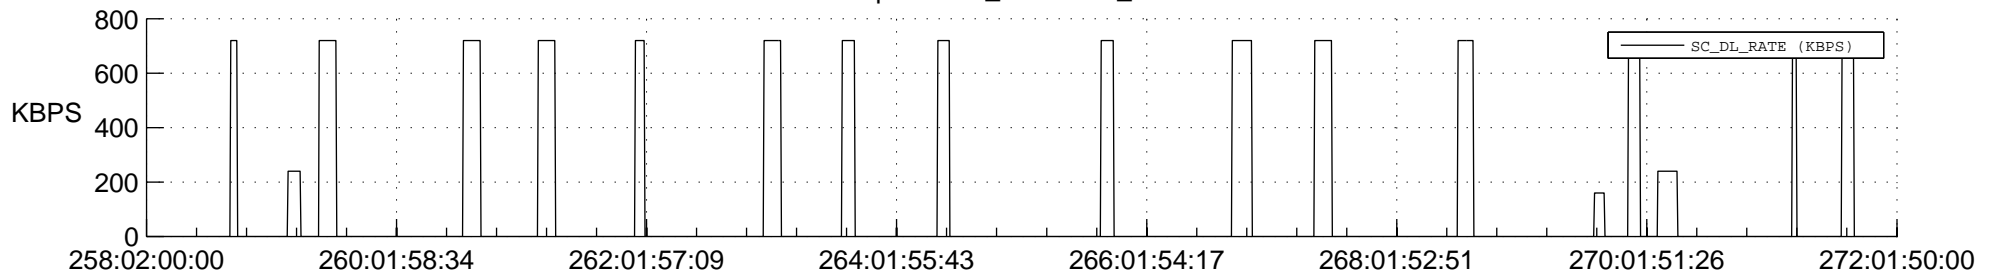

STEREO AHEAD SSR PCT Full Prediction

SWAVES_Percent_Full_Prediction

IMPACT_Percent_Full_Prediction

PLASTIC_Percent_Full_Prediction

Spacecraft_DownLink_Rate

Ground Time (2017:258:02:00:00.000 -2017:272:01:50:00.000)