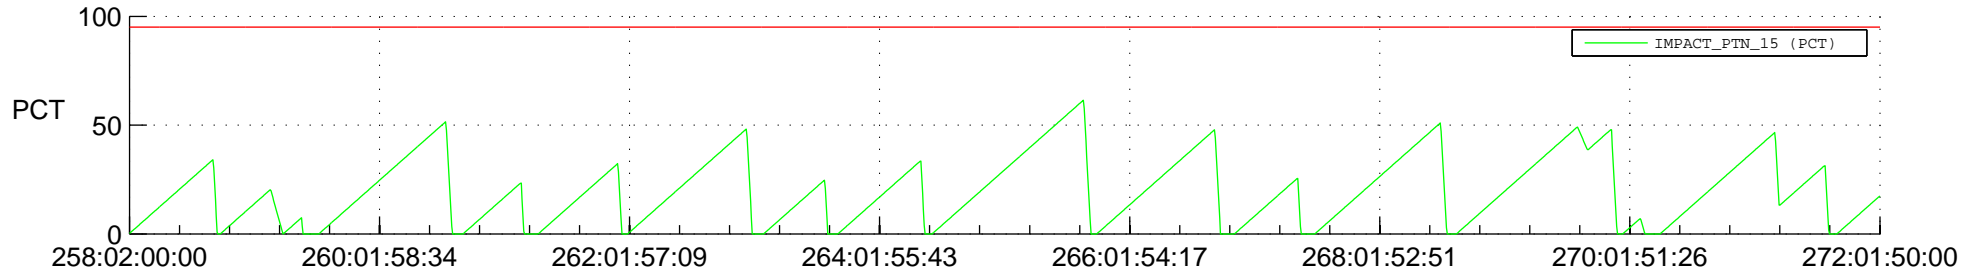

STEREO AHEAD SSR PCT Full Prediction

SWAVES_Percent_Full_Prediction

IMPACT_Percent_Full_Prediction

PLASTIC_Percent_Full_Prediction

Spacecraft_DownLink_Rate

Ground Time (2017:258:02:00:00.000 -2017:272:01:50:00.000)