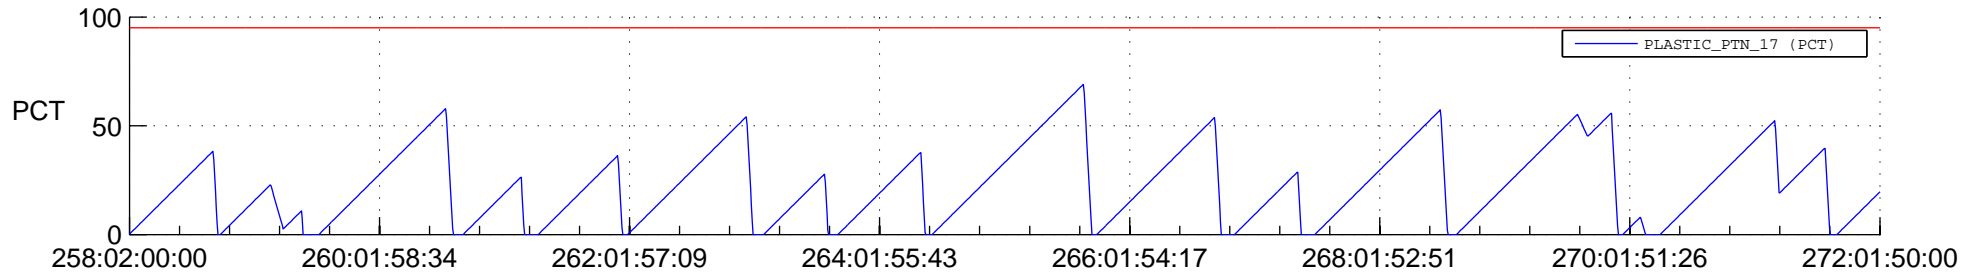

STEREO AHEAD SSR PCT Full Prediction

SWAVES_Percent_Full_Prediction

IMPACT_Percent_Full_Prediction

PLASTIC_Percent_Full_Prediction

Spacecraft_DownLink_Rate

Ground Time (2017:258:02:00:00.000 -2017:272:01:50:00.000)