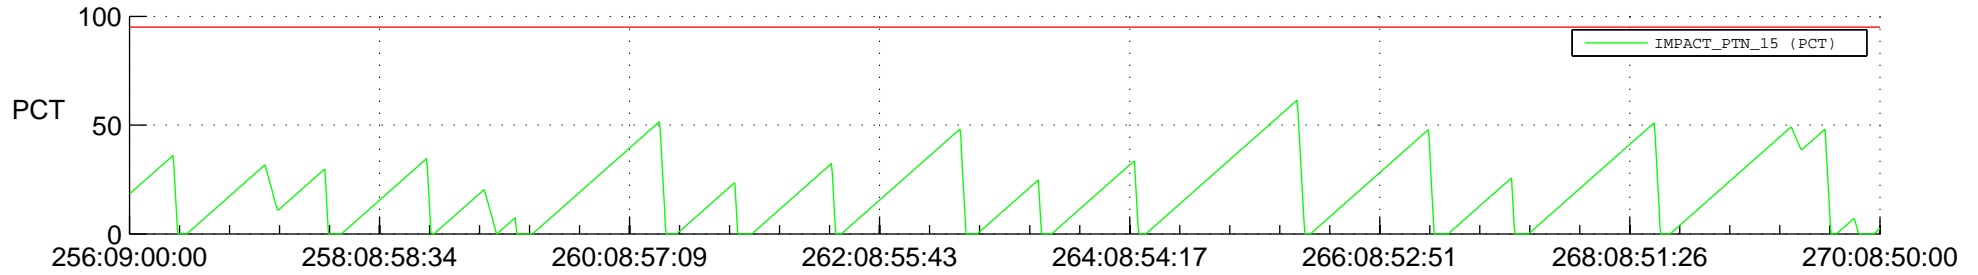

IMPACT_Percent_Full_Prediction