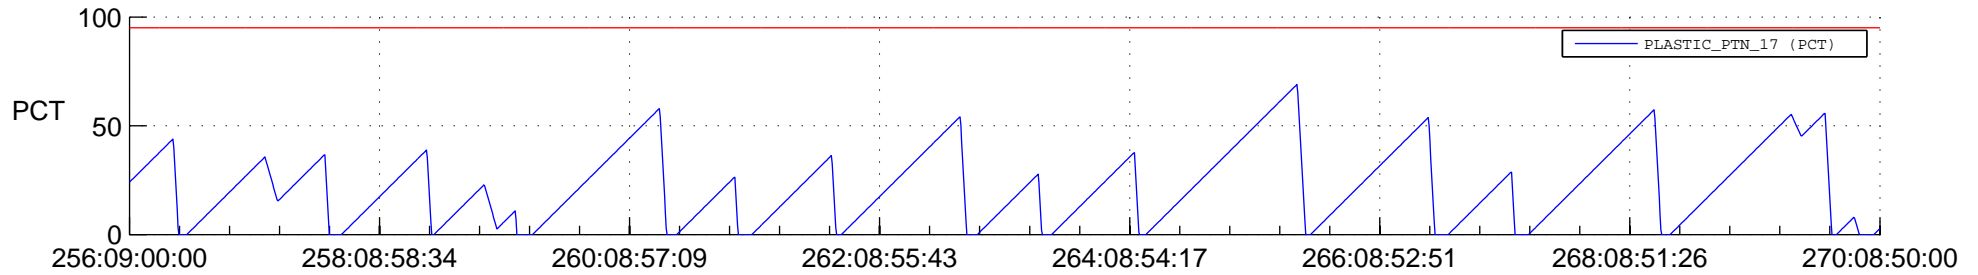

# STEREO AHEAD SSR PCT Full Prediction

## SWAVES\_Percent\_Full\_Prediction

## Spacecraft\_DownLink\_Rate

Ground Time (2017:256:09:00:00.000 -2017:270:08:50:00.000)