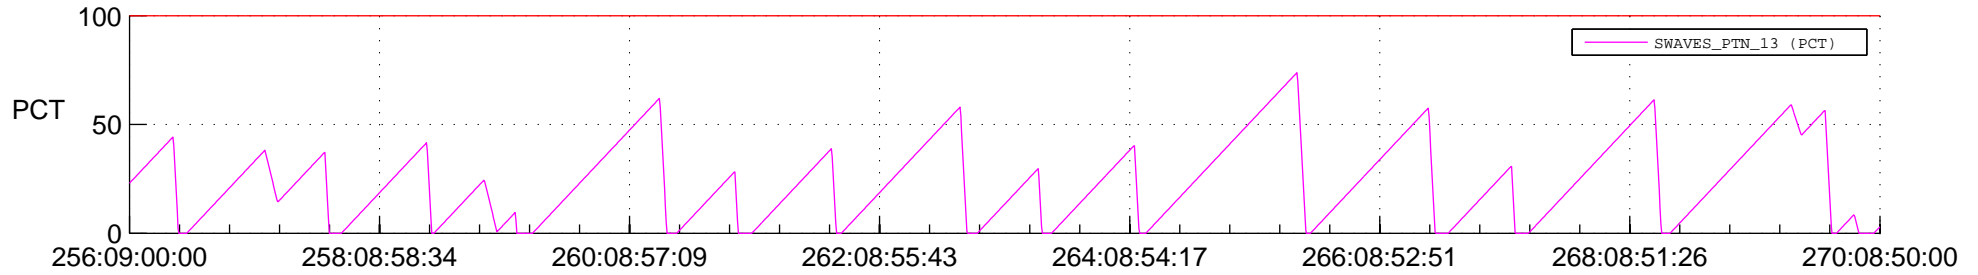

## SWAVES\_Percent\_Full\_Prediction

## Spacecraft\_DownLink\_Rate

Ground Time (2017:256:09:00:00.000 -2017:270:08:50:00.000)