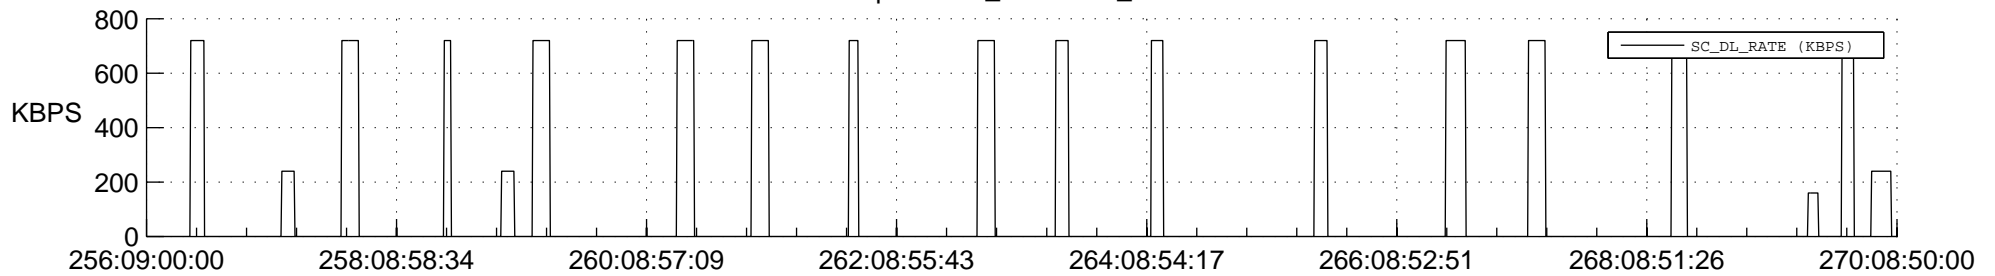

## Spacecraft\_DownLink\_Rate

Ground Time (2017:256:09:00:00.000 -2017:270:08:50:00.000)