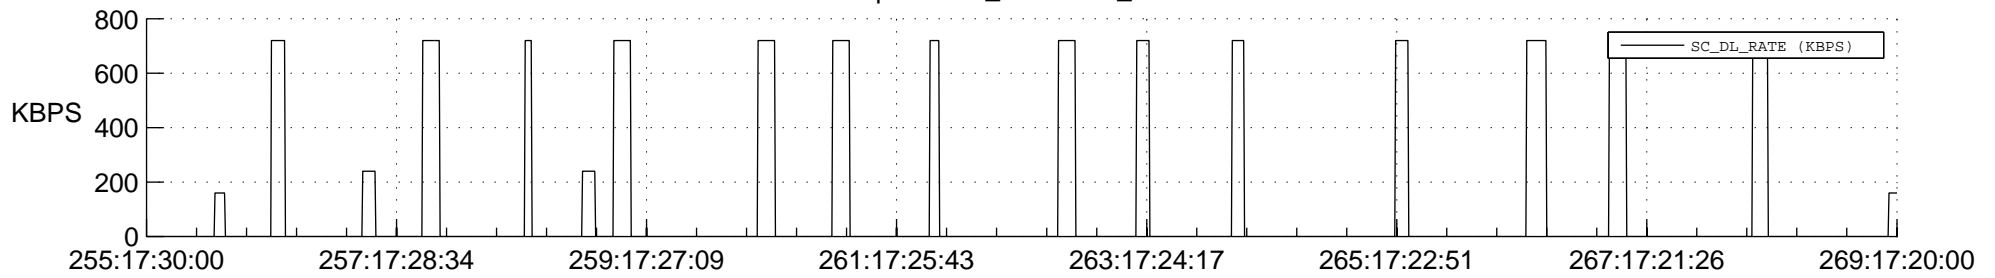

STEREO AHEAD SSR PCT Full Prediction

SWAVES_Percent_Full_Prediction

IMPACT_Percent_Full_Prediction

PLASTIC_Percent_Full_Prediction

Spacecraft_DownLink_Rate

Ground Time (2017:255:17:30:00.000 -2017:269:17:20:00.000)