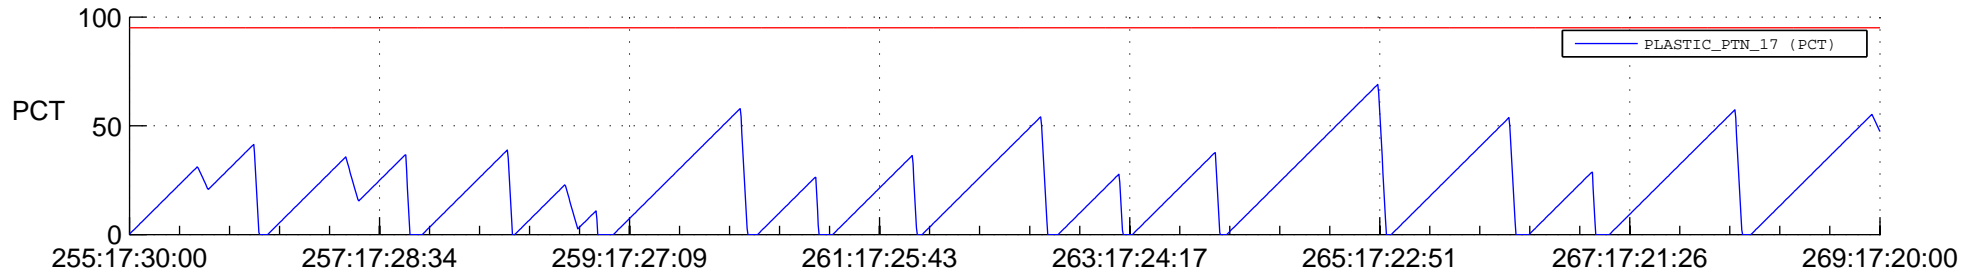

STEREO AHEAD SSR PCT Full Prediction

SWAVES_Percent_Full_Prediction

IMPACT_Percent_Full_Prediction

PLASTIC_Percent_Full_Prediction

Spacecraft_DownLink_Rate

Ground Time (2017:255:17:30:00.000 -2017:269:17:20:00.000)