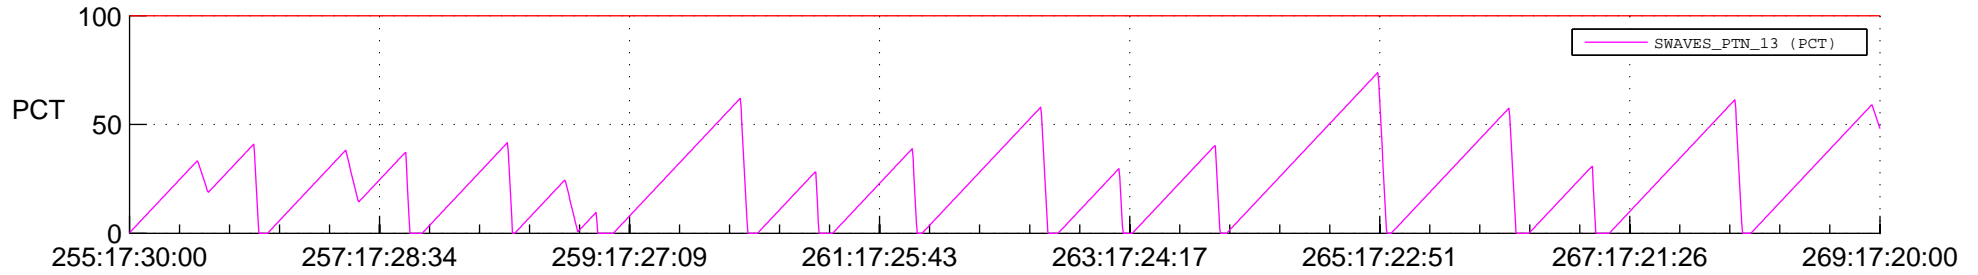

STEREO AHEAD SSR PCT Full Prediction

SWAVES_Percent_Full_Prediction

IMPACT_Percent_Full_Prediction

PLASTIC_Percent_Full_Prediction

Spacecraft_DownLink_Rate

Ground Time (2017:255:17:30:00.000 -2017:269:17:20:00.000)