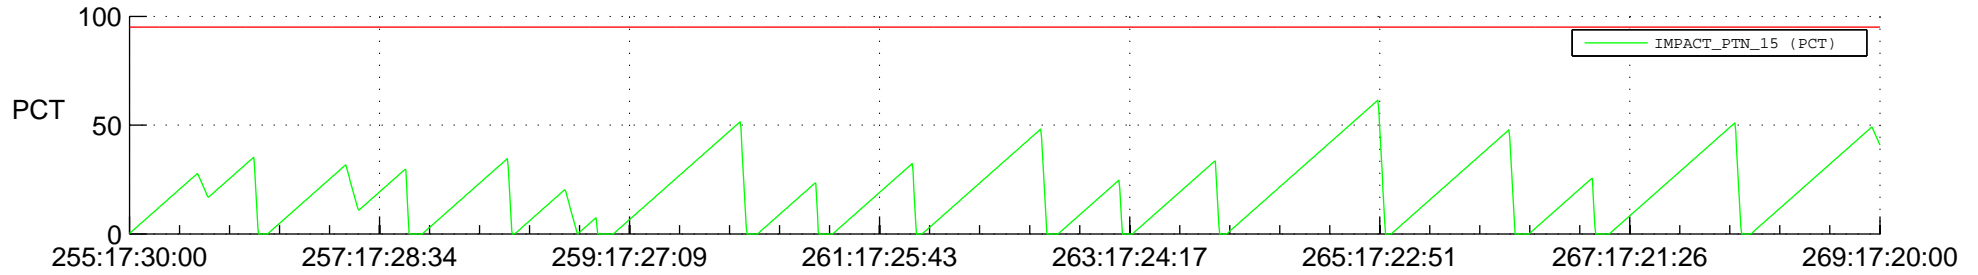

STEREO AHEAD SSR PCT Full Prediction

SWAVES_Percent_Full_Prediction

IMPACT_Percent_Full_Prediction

PLASTIC_Percent_Full_Prediction

Spacecraft_DownLink_Rate

Ground Time (2017:255:17:30:00.000 -2017:269:17:20:00.000)