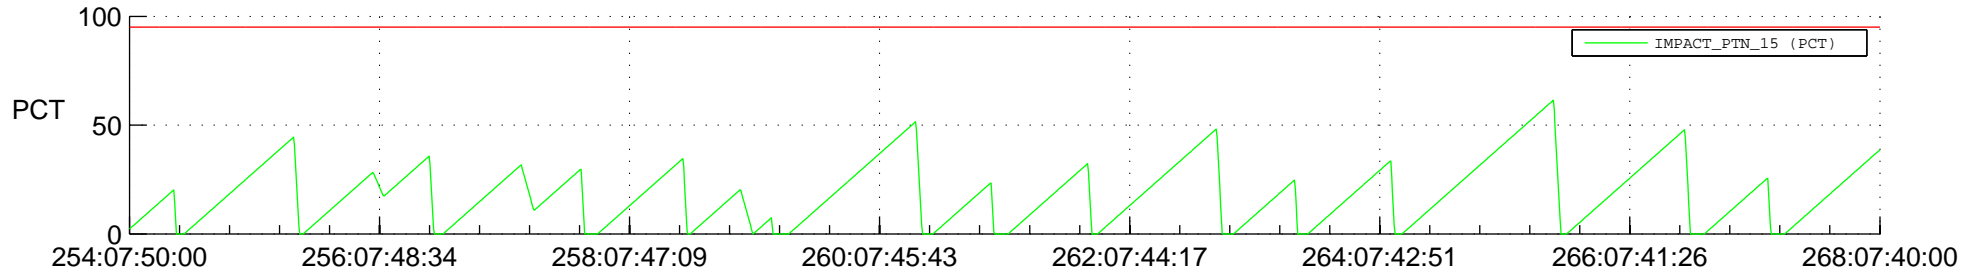

IMPACT_Percent_Full_Prediction