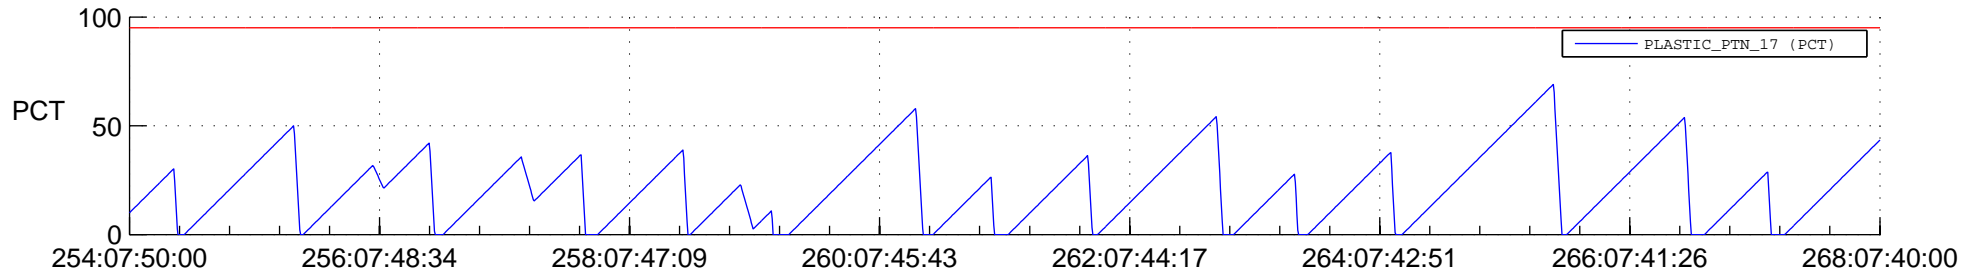

PLASTIC_Percent_Full_Prediction