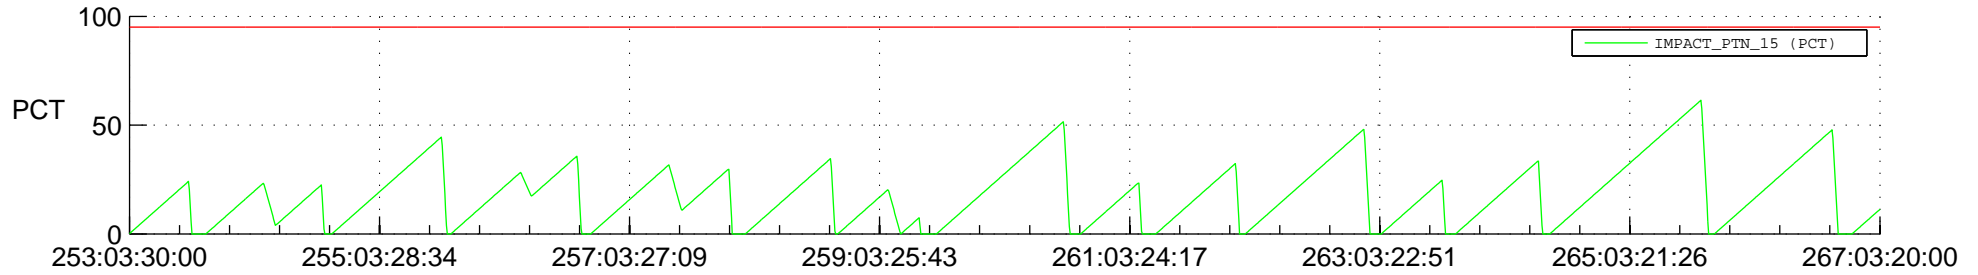

IMPACT_Percent_Full_Prediction