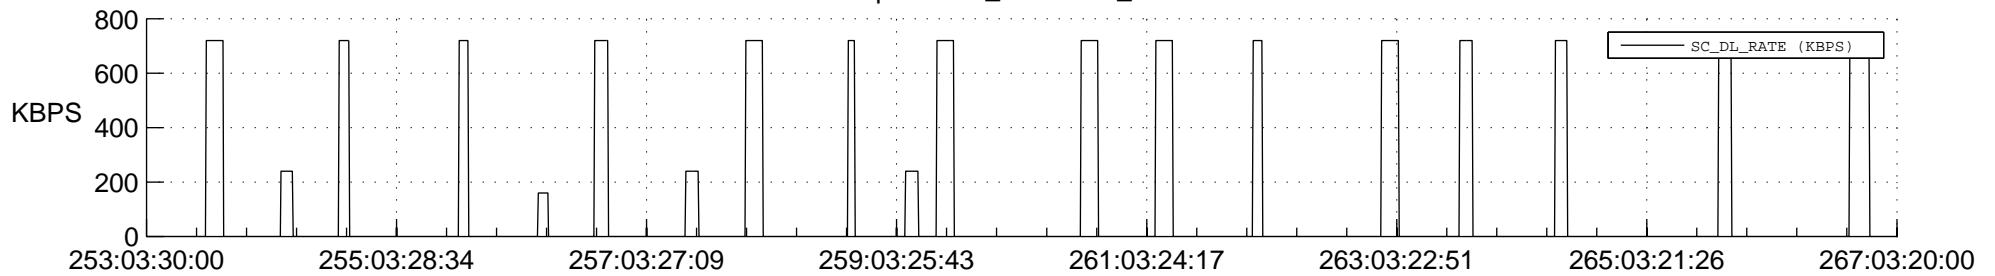

## Spacecraft\_DownLink\_Rate

Ground Time (2017:253:03:30:00.000 -2017:267:03:20:00.000)