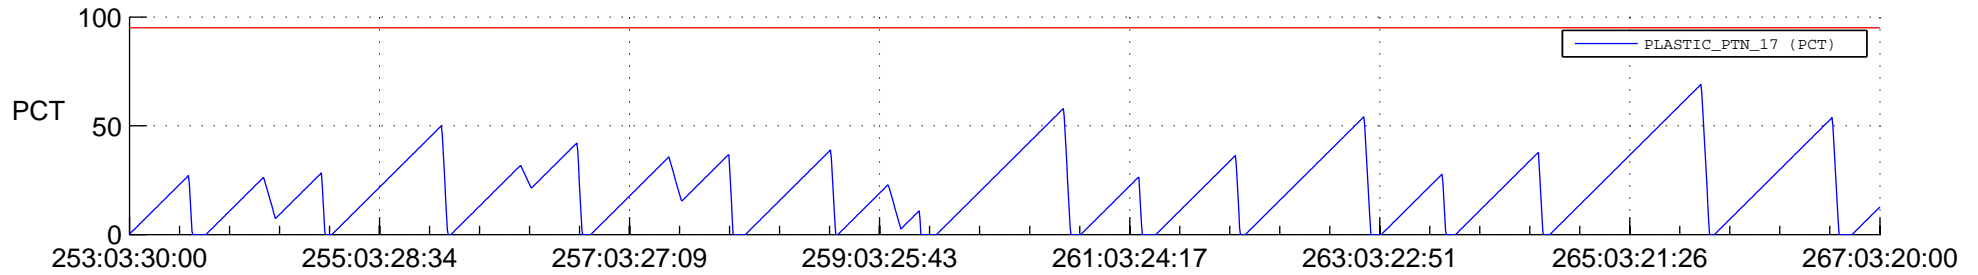

## SWAVES\_Percent\_Full\_Prediction

## Spacecraft\_DownLink\_Rate

Ground Time (2017:253:03:30:00.000 -2017:267:03:20:00.000)