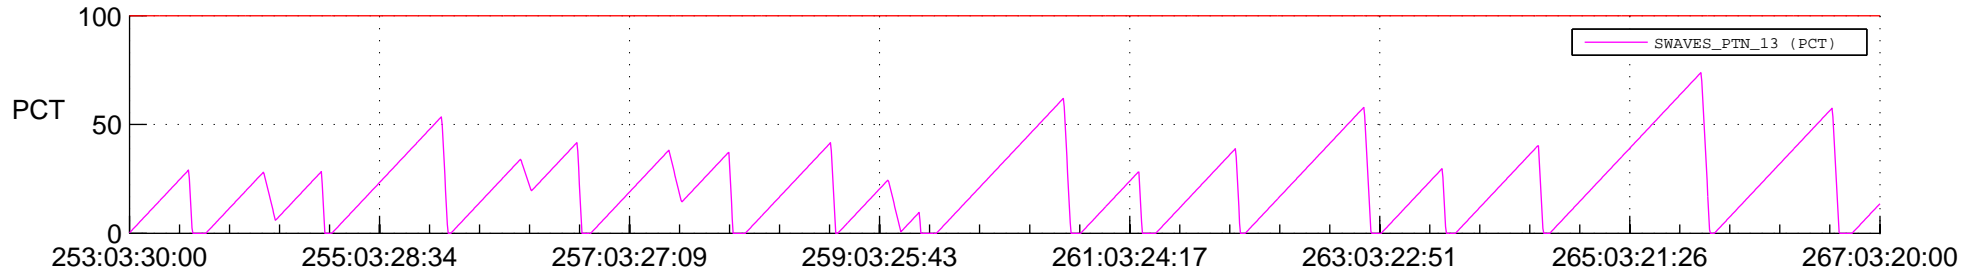

## SWAVES\_Percent\_Full\_Prediction

## Spacecraft\_DownLink\_Rate

Ground Time (2017:253:03:30:00.000 -2017:267:03:20:00.000)