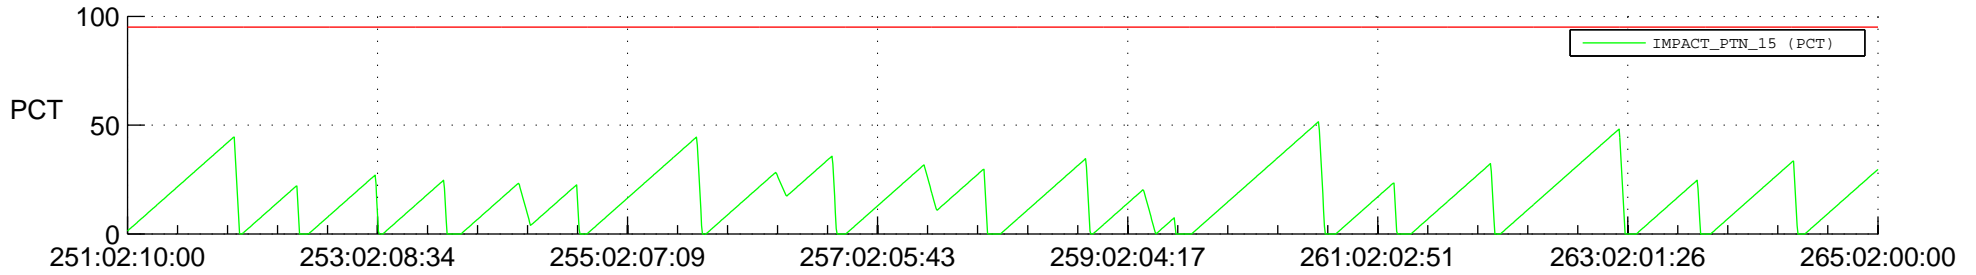

STEREO AHEAD SSR PCT Full Prediction

SWAVES_Percent_Full_Prediction

IMPACT_Percent_Full_Prediction

PLASTIC_Percent_Full_Prediction

Spacecraft_DownLink_Rate

Ground Time (2017:251:02:10:00.000 -2017:265:02:00:00.000)