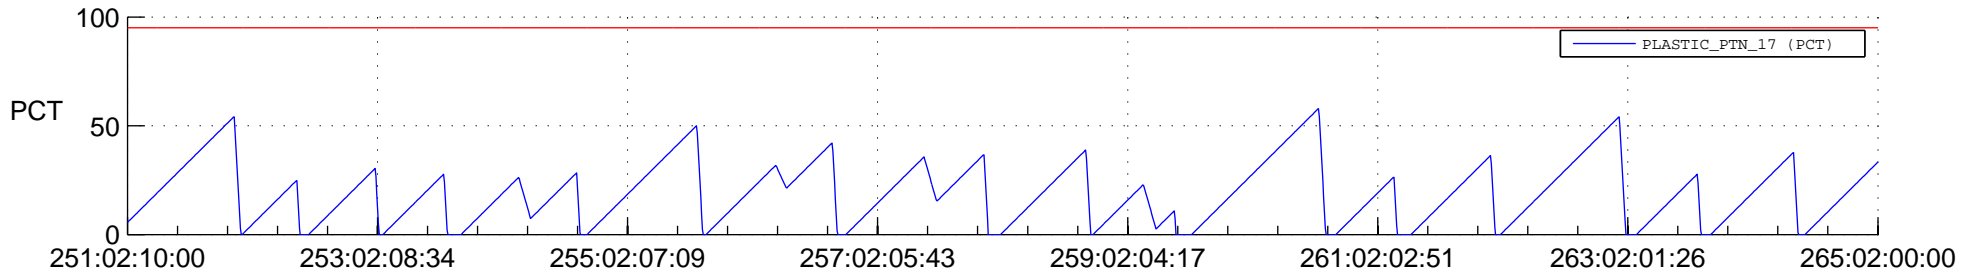

STEREO AHEAD SSR PCT Full Prediction

SWAVES_Percent_Full_Prediction

IMPACT_Percent_Full_Prediction

PLASTIC_Percent_Full_Prediction

Spacecraft_DownLink_Rate

Ground Time (2017:251:02:10:00.000 -2017:265:02:00:00.000)