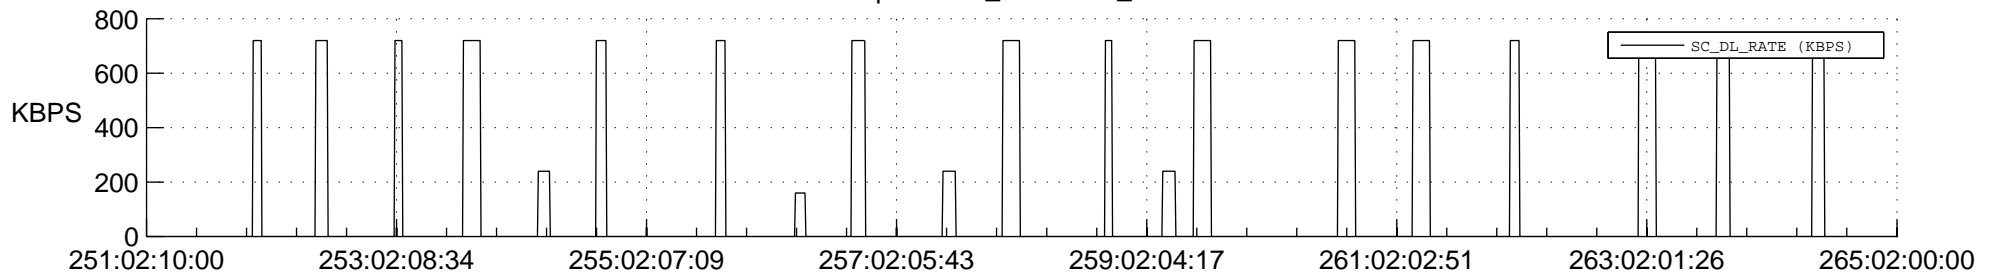

STEREO AHEAD SSR PCT Full Prediction

SWAVES_Percent_Full_Prediction

IMPACT_Percent_Full_Prediction

PLASTIC_Percent_Full_Prediction

Spacecraft_DownLink_Rate

Ground Time (2017:251:02:10:00.000 -2017:265:02:00:00.000)