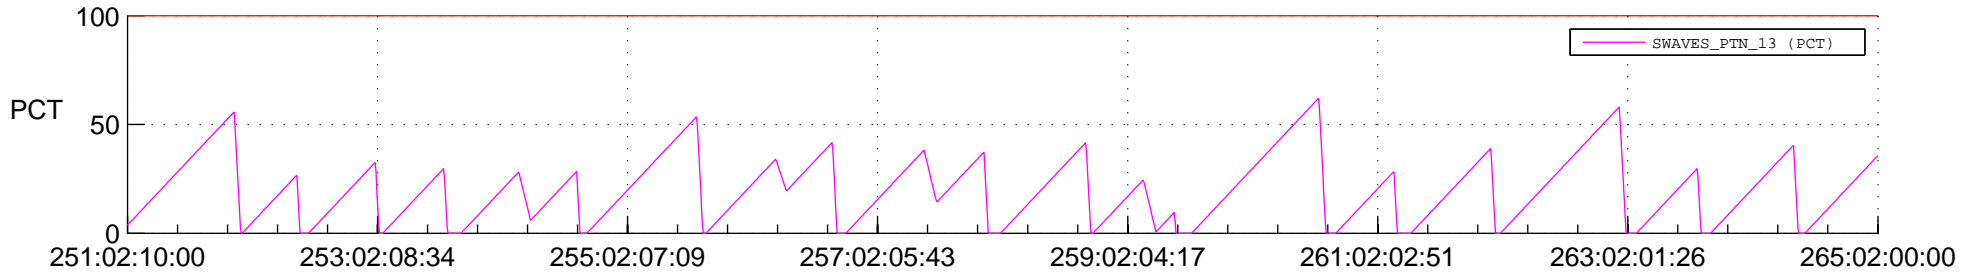

STEREO AHEAD SSR PCT Full Prediction

SWAVES_Percent_Full_Prediction

IMPACT_Percent_Full_Prediction

PLASTIC_Percent_Full_Prediction

Spacecraft_DownLink_Rate

Ground Time (2017:251:02:10:00.000 -2017:265:02:00:00.000)