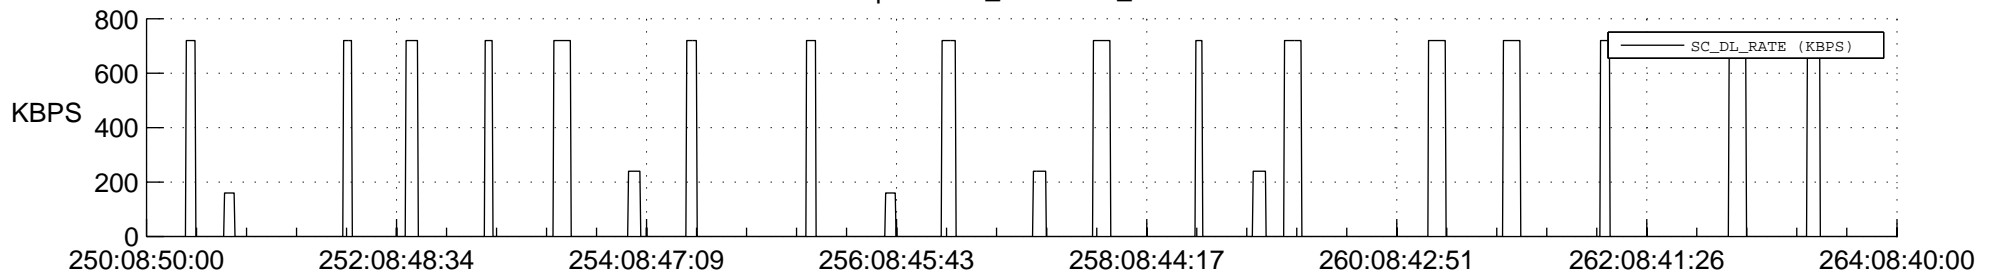

STEREO AHEAD SSR PCT Full Prediction

SWAVES_Percent_Full_Prediction

IMPACT_Percent_Full_Prediction

PLASTIC_Percent_Full_Prediction

Spacecraft_DownLink_Rate

Ground Time (2017:250:08:50:00.000 -2017:264:08:40:00.000)