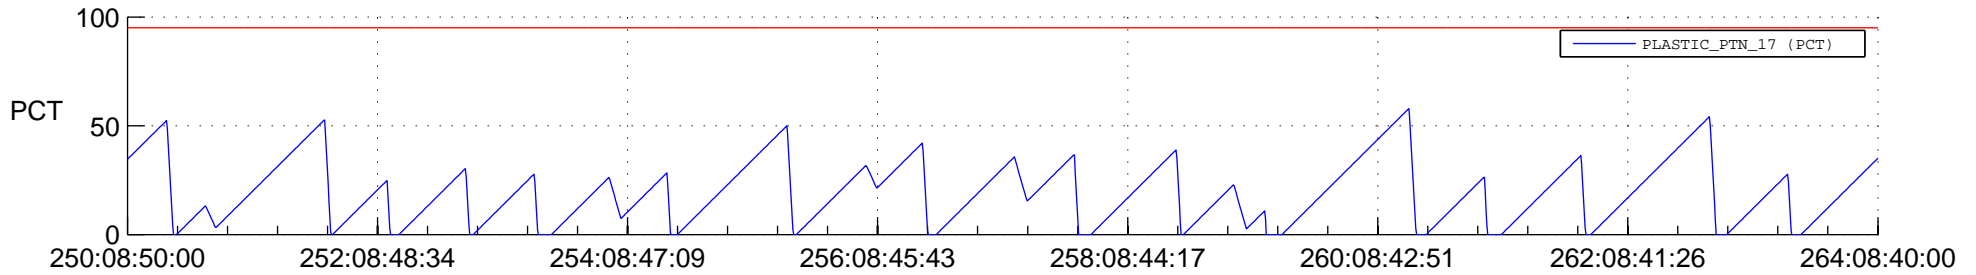

STEREO AHEAD SSR PCT Full Prediction

SWAVES_Percent_Full_Prediction

IMPACT_Percent_Full_Prediction

PLASTIC_Percent_Full_Prediction

Spacecraft_DownLink_Rate

Ground Time (2017:250:08:50:00.000 -2017:264:08:40:00.000)