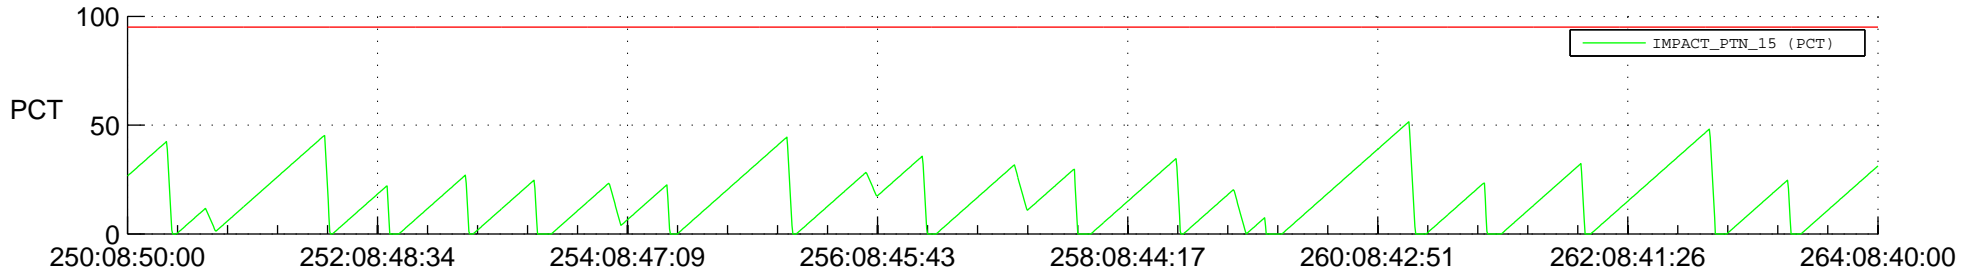

STEREO AHEAD SSR PCT Full Prediction

SWAVES_Percent_Full_Prediction

IMPACT_Percent_Full_Prediction

PLASTIC_Percent_Full_Prediction

Spacecraft_DownLink_Rate

Ground Time (2017:250:08:50:00.000 -2017:264:08:40:00.000)