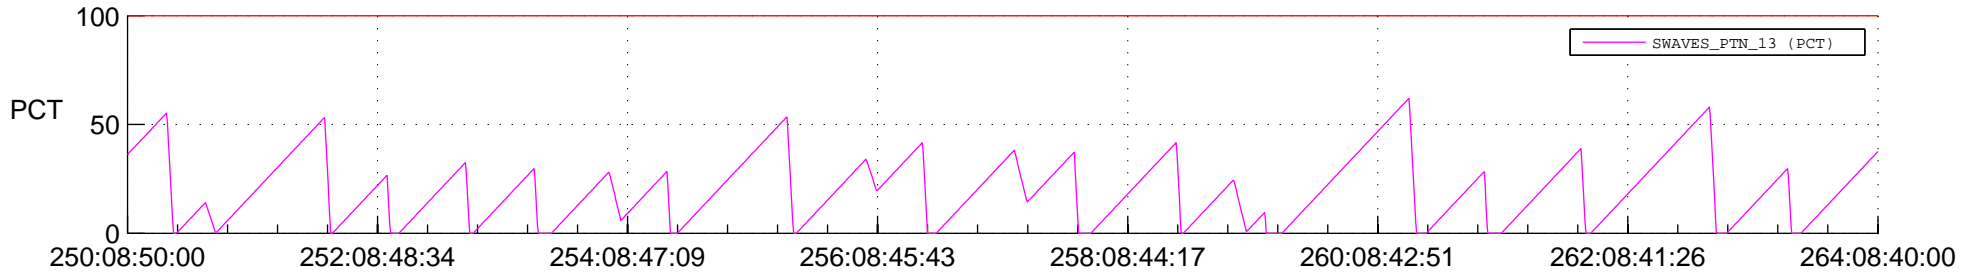

STEREO AHEAD SSR PCT Full Prediction

SWAVES_Percent_Full_Prediction

IMPACT_Percent_Full_Prediction

PLASTIC_Percent_Full_Prediction

Spacecraft_DownLink_Rate

Ground Time (2017:250:08:50:00.000 -2017:264:08:40:00.000)