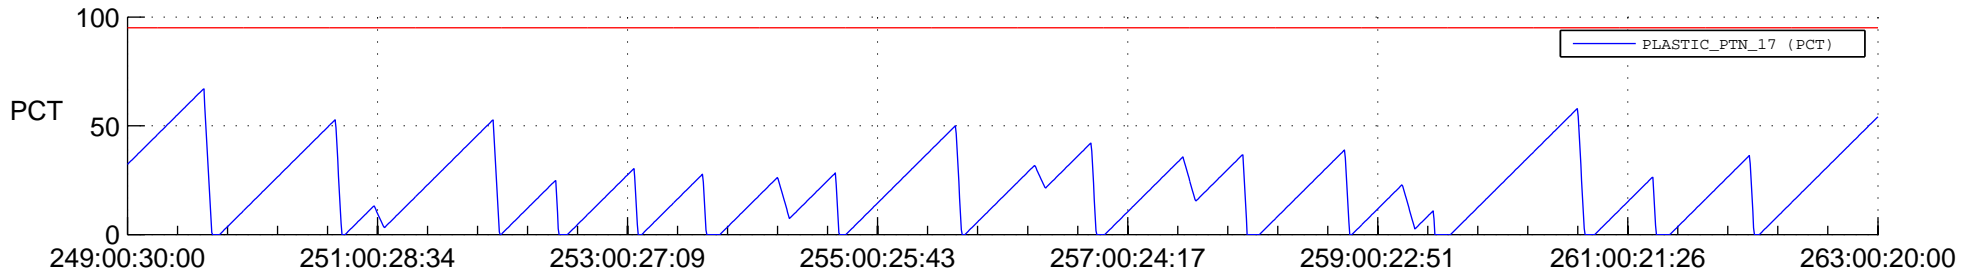

STEREO AHEAD SSR PCT Full Prediction

SWAVES_Percent_Full_Prediction

IMPACT_Percent_Full_Prediction

PLASTIC_Percent_Full_Prediction

Spacecraft_DownLink_Rate

Ground Time (2017:249:00:30:00.000 -2017:263:00:20:00.000)