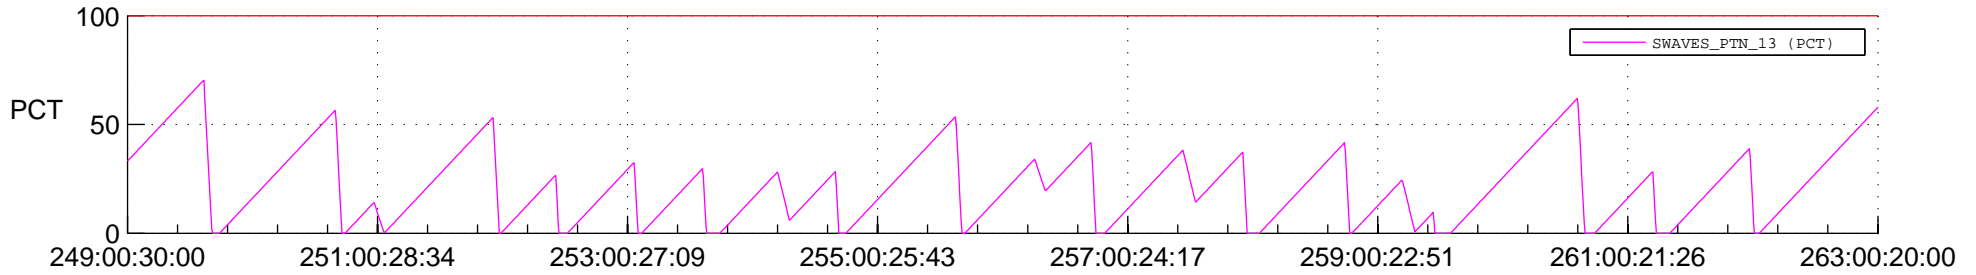

STEREO AHEAD SSR PCT Full Prediction

SWAVES_Percent_Full_Prediction

IMPACT_Percent_Full_Prediction

PLASTIC_Percent_Full_Prediction

Spacecraft_DownLink_Rate

Ground Time (2017:249:00:30:00.000 -2017:263:00:20:00.000)