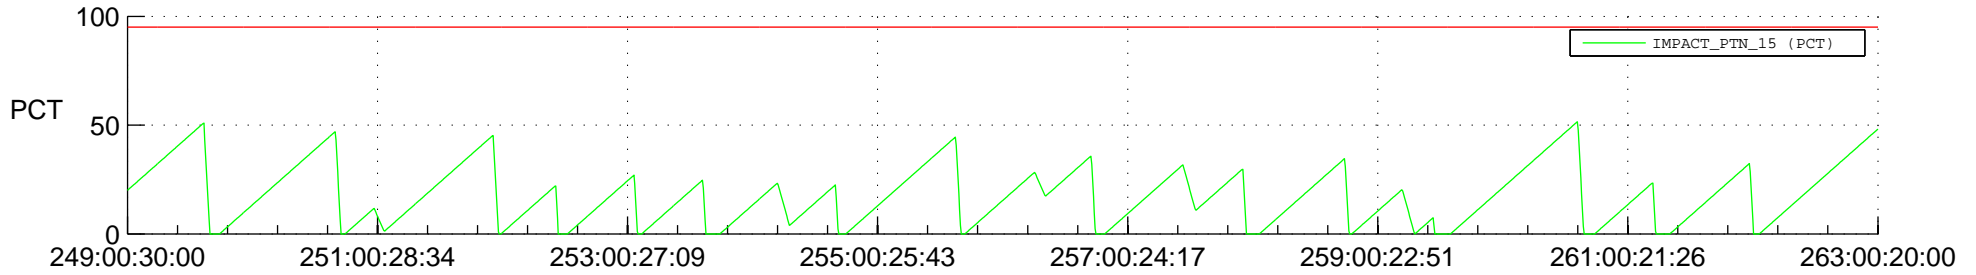

STEREO AHEAD SSR PCT Full Prediction

SWAVES_Percent_Full_Prediction

IMPACT_Percent_Full_Prediction

PLASTIC_Percent_Full_Prediction

Spacecraft_DownLink_Rate

Ground Time (2017:249:00:30:00.000 -2017:263:00:20:00.000)