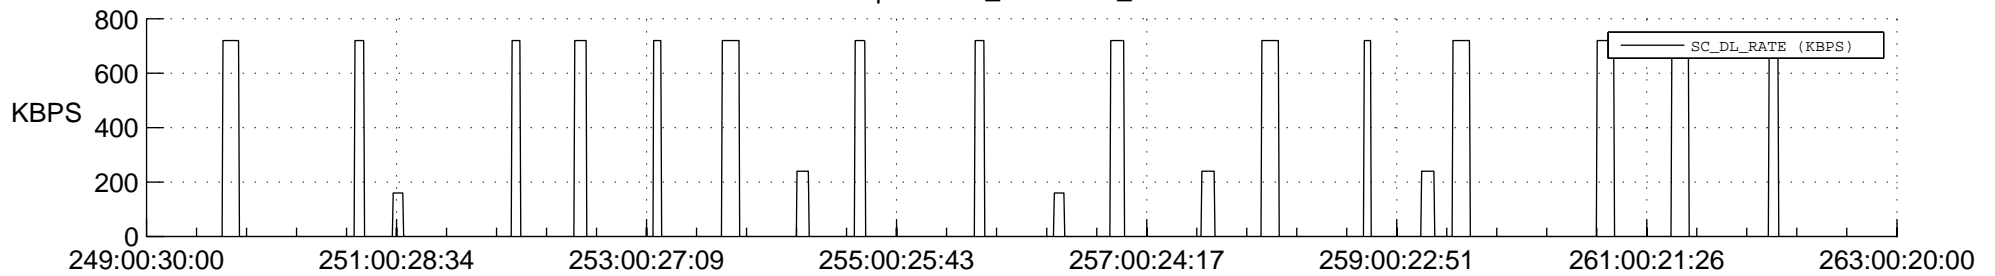

STEREO AHEAD SSR PCT Full Prediction

SWAVES_Percent_Full_Prediction

IMPACT_Percent_Full_Prediction

PLASTIC_Percent_Full_Prediction

Spacecraft_DownLink_Rate

Ground Time (2017:249:00:30:00.000 -2017:263:00:20:00.000)