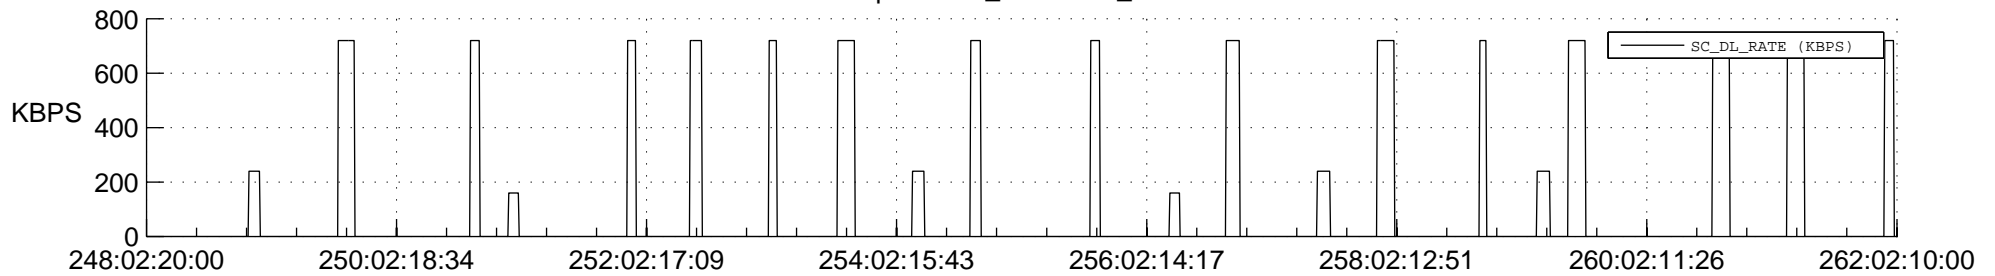

STEREO AHEAD SSR PCT Full Prediction

SWAVES_Percent_Full_Prediction

IMPACT_Percent_Full_Prediction

PLASTIC_Percent_Full_Prediction

Spacecraft_DownLink_Rate

Ground Time (2017:248:02:20:00.000 -2017:262:02:10:00.000)