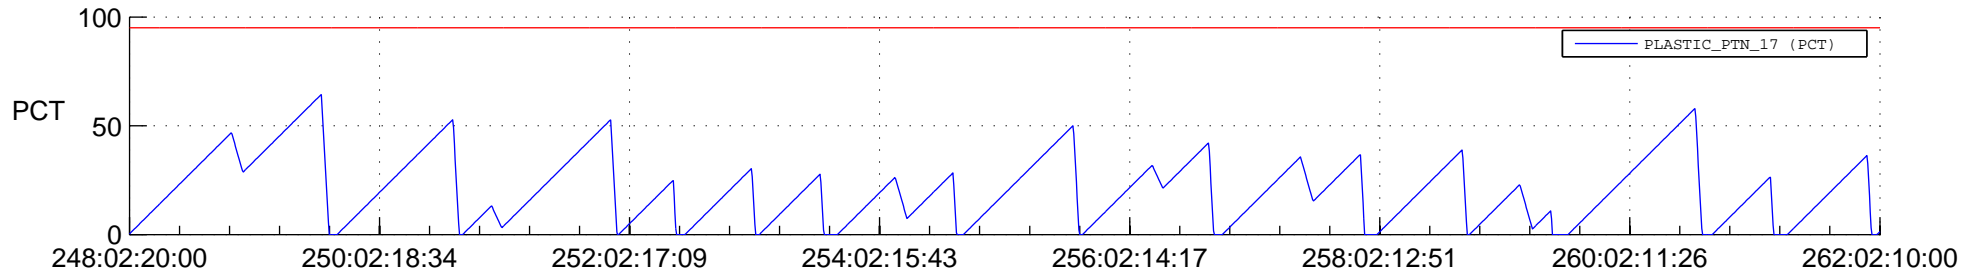

STEREO AHEAD SSR PCT Full Prediction

SWAVES_Percent_Full_Prediction

IMPACT_Percent_Full_Prediction

PLASTIC_Percent_Full_Prediction

Spacecraft_DownLink_Rate

Ground Time (2017:248:02:20:00.000 -2017:262:02:10:00.000)