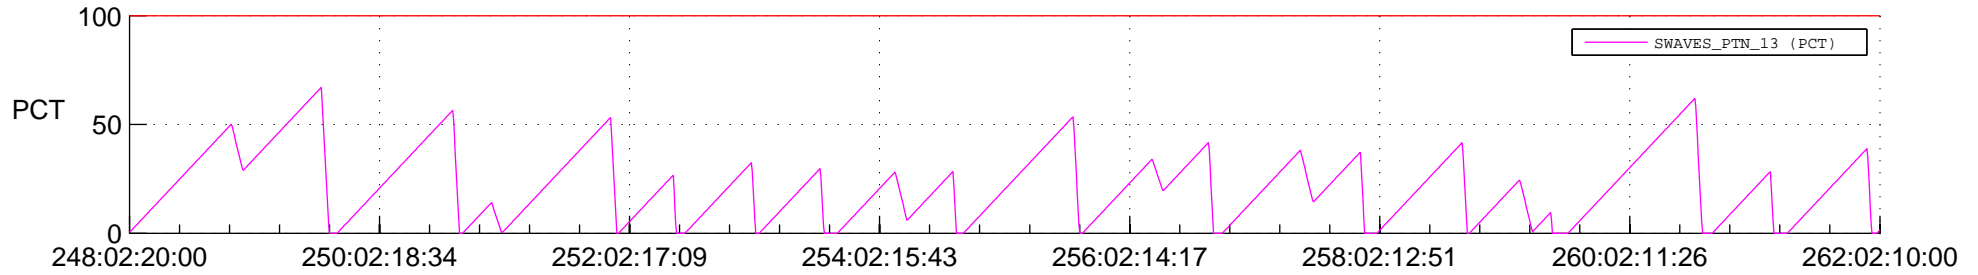

STEREO AHEAD SSR PCT Full Prediction

SWAVES_Percent_Full_Prediction

IMPACT_Percent_Full_Prediction

PLASTIC_Percent_Full_Prediction

Spacecraft_DownLink_Rate

Ground Time (2017:248:02:20:00.000 -2017:262:02:10:00.000)