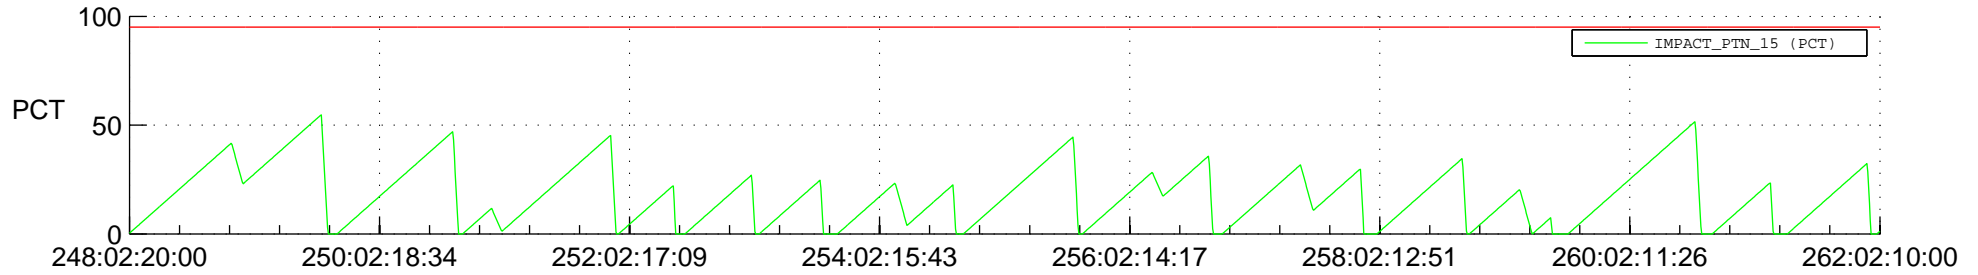

STEREO AHEAD SSR PCT Full Prediction

SWAVES_Percent_Full_Prediction

IMPACT_Percent_Full_Prediction

PLASTIC_Percent_Full_Prediction

Spacecraft_DownLink_Rate

Ground Time (2017:248:02:20:00.000 -2017:262:02:10:00.000)