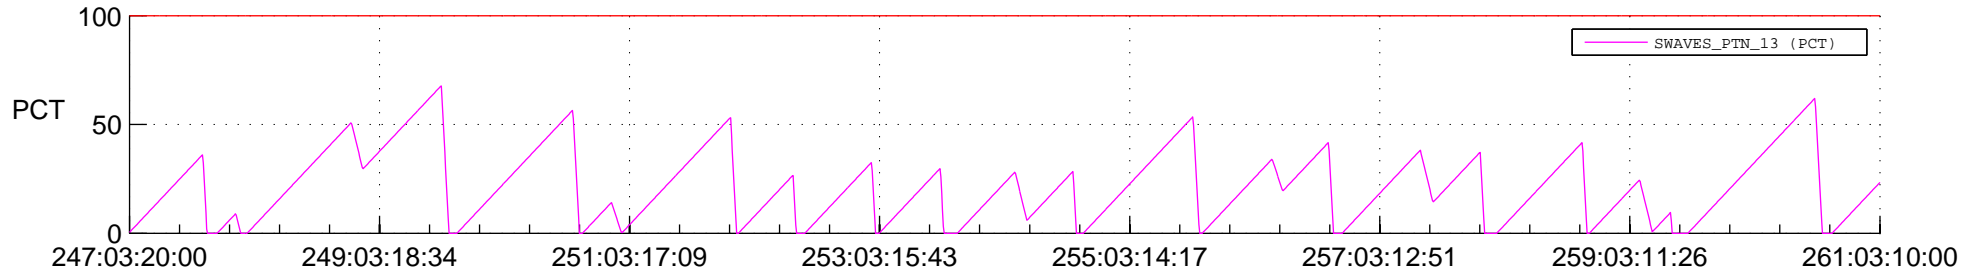

STEREO AHEAD SSR PCT Full Prediction

SWAVES_Percent_Full_Prediction

IMPACT_Percent_Full_Prediction

PLASTIC_Percent_Full_Prediction

Spacecraft_DownLink_Rate

Ground Time (2017:247:03:20:00.000 -2017:261:03:10:00.000)