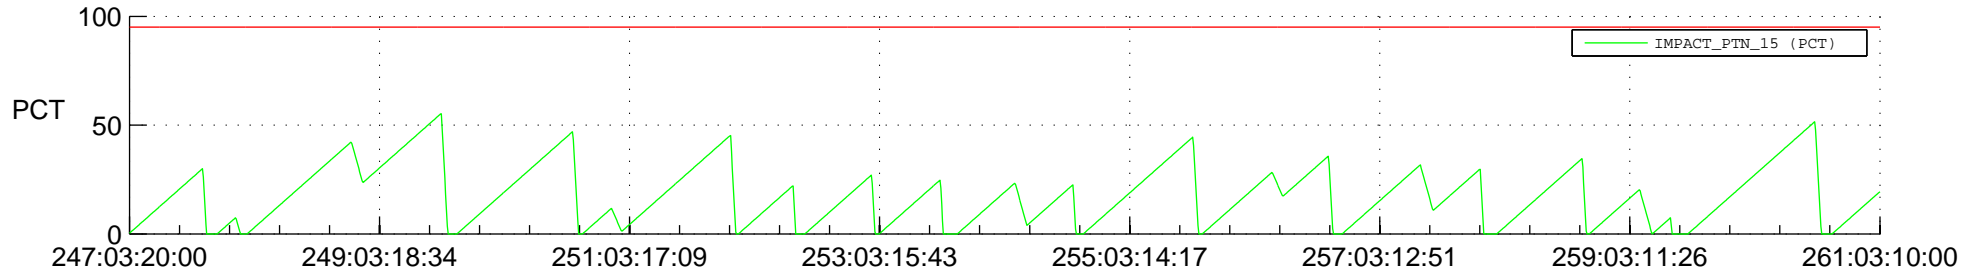

STEREO AHEAD SSR PCT Full Prediction

SWAVES_Percent_Full_Prediction

IMPACT_Percent_Full_Prediction

PLASTIC_Percent_Full_Prediction

Spacecraft_DownLink_Rate

Ground Time (2017:247:03:20:00.000 -2017:261:03:10:00.000)