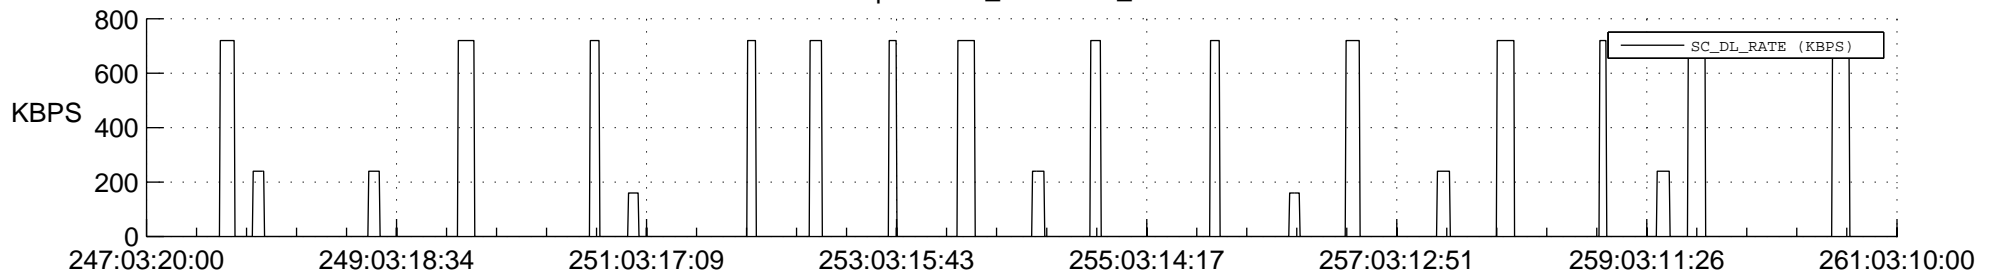

STEREO AHEAD SSR PCT Full Prediction

SWAVES_Percent_Full_Prediction

IMPACT_Percent_Full_Prediction

PLASTIC_Percent_Full_Prediction

Spacecraft_DownLink_Rate

Ground Time (2017:247:03:20:00.000 -2017:261:03:10:00.000)