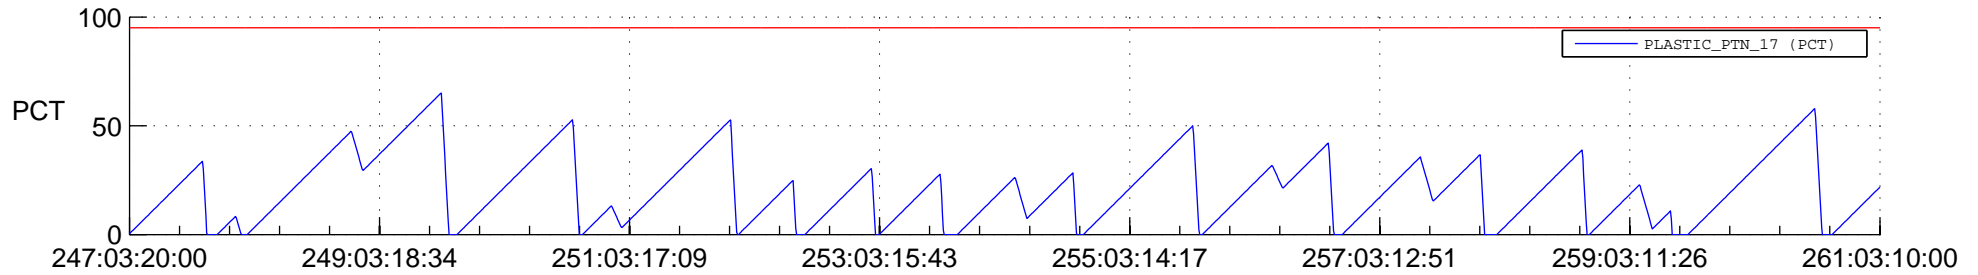

STEREO AHEAD SSR PCT Full Prediction

SWAVES_Percent_Full_Prediction

IMPACT_Percent_Full_Prediction

PLASTIC_Percent_Full_Prediction

Spacecraft_DownLink_Rate

Ground Time (2017:247:03:20:00.000 -2017:261:03:10:00.000)