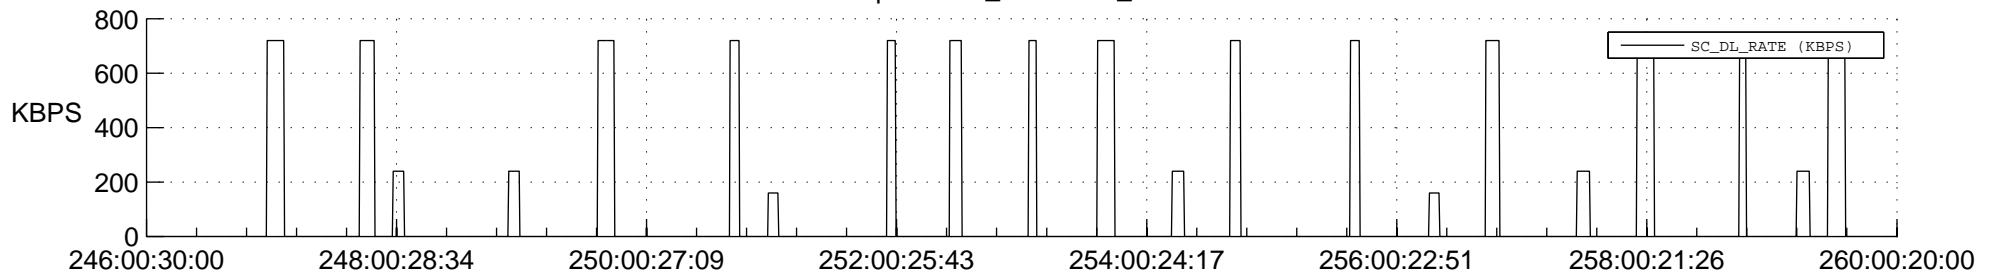

## Spacecraft\_DownLink\_Rate

Ground Time (2017:246:00:30:00.000 -2017:260:00:20:00.000)