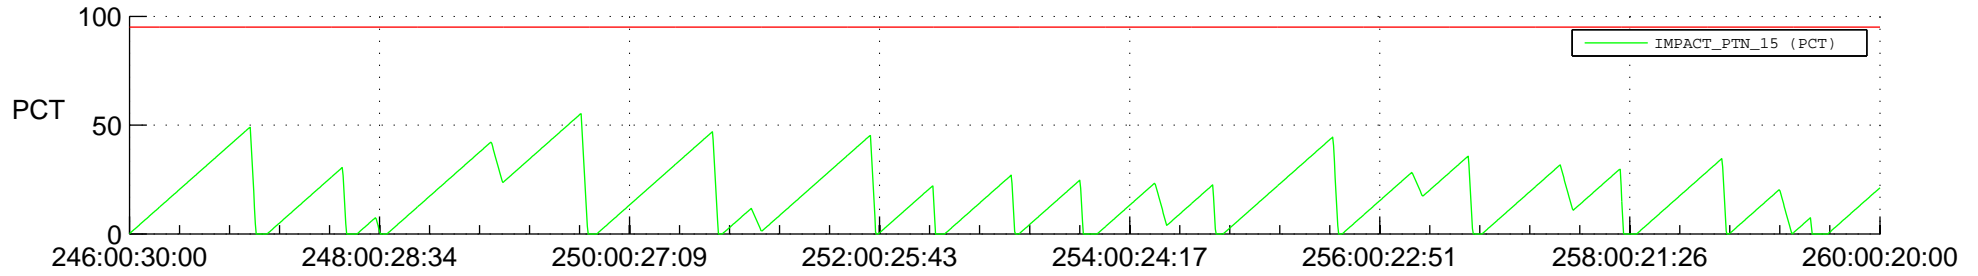

IMPACT_Percent_Full_Prediction