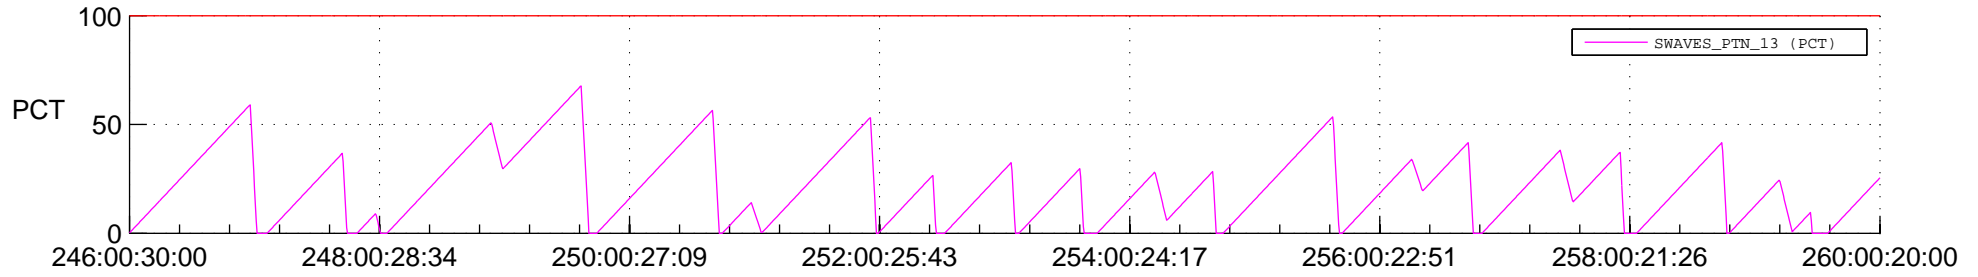

## SWAVES\_Percent\_Full\_Prediction

## Spacecraft\_DownLink\_Rate

Ground Time (2017:246:00:30:00.000 -2017:260:00:20:00.000)