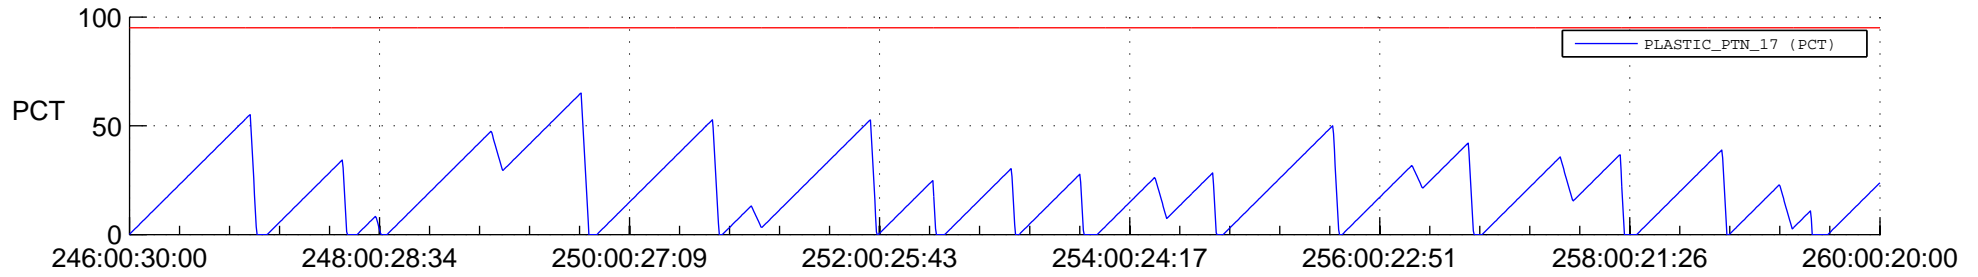

## SWAVES\_Percent\_Full\_Prediction

## Spacecraft\_DownLink\_Rate

Ground Time (2017:246:00:30:00.000 -2017:260:00:20:00.000)