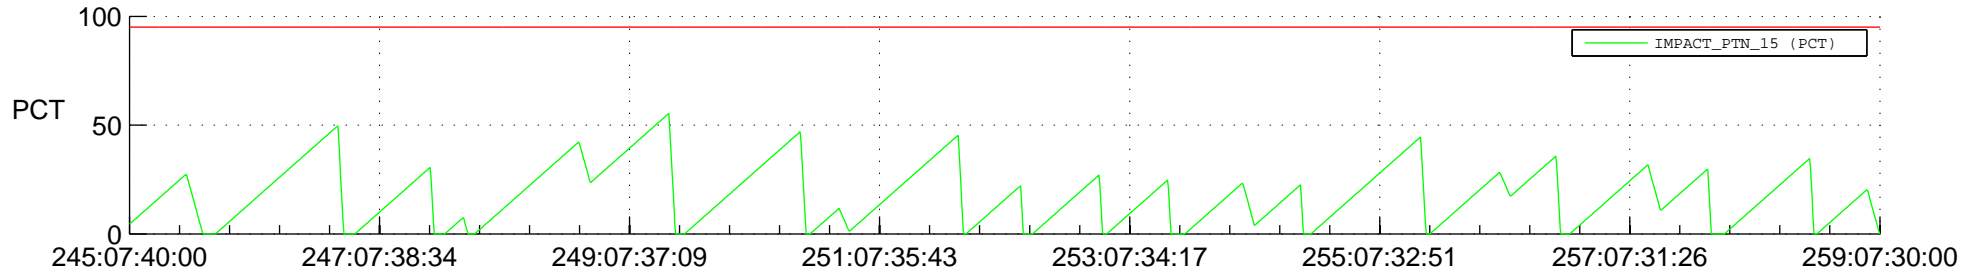

IMPACT_Percent_Full_Prediction