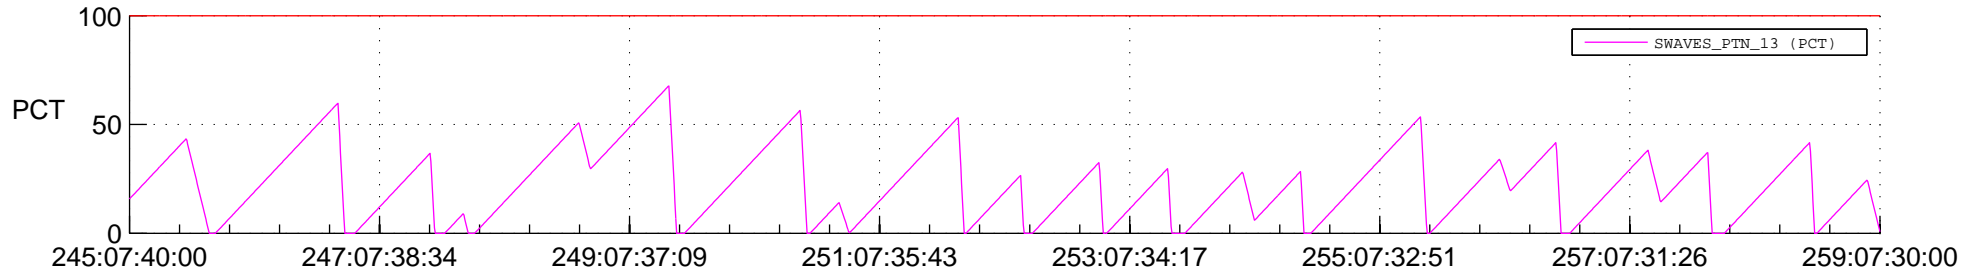

## SWAVES\_Percent\_Full\_Prediction

## Spacecraft\_DownLink\_Rate

Ground Time (2017:245:07:40:00.000 -2017:259:07:30:00.000)