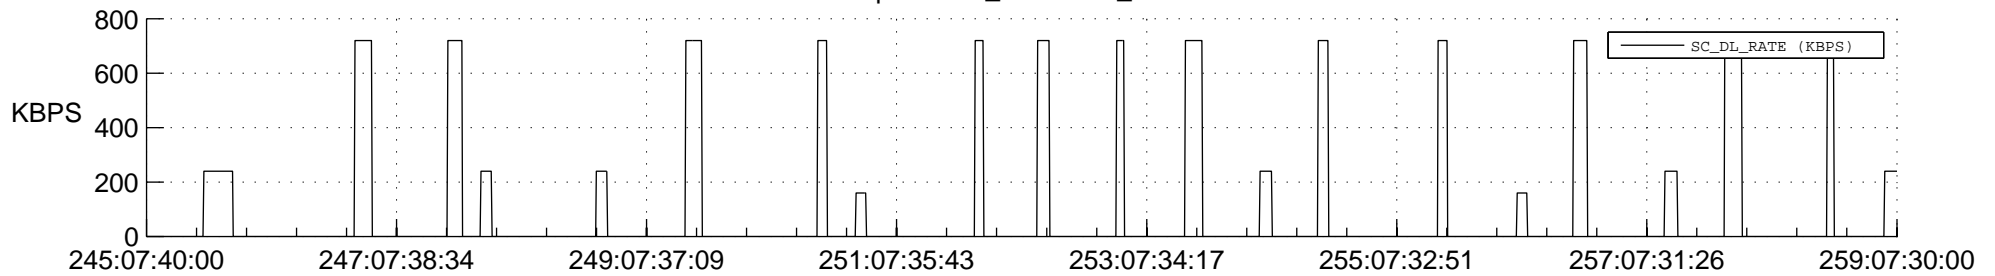

## Spacecraft\_DownLink\_Rate

Ground Time (2017:245:07:40:00.000 -2017:259:07:30:00.000)