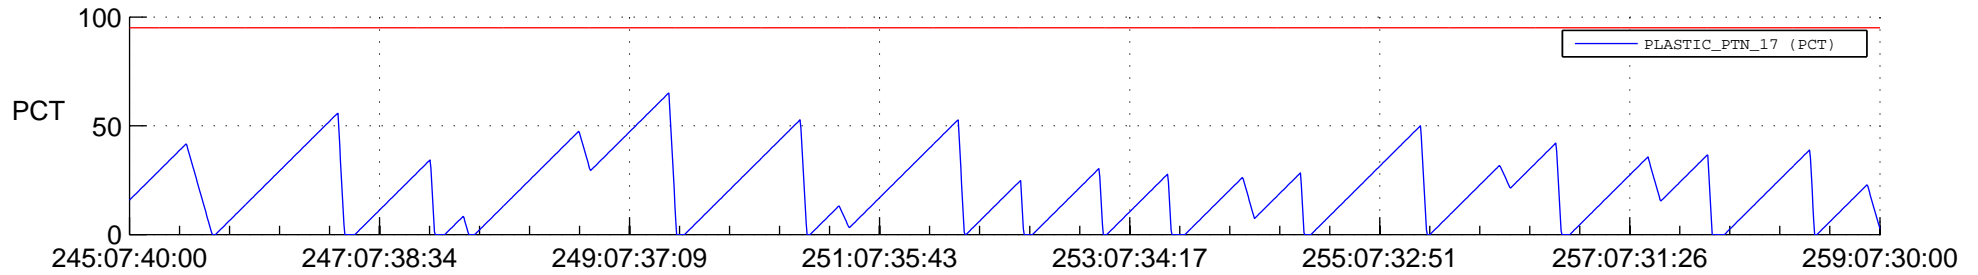

# STEREO AHEAD SSR PCT Full Prediction

## SWAVES\_Percent\_Full\_Prediction

## Spacecraft\_DownLink\_Rate

Ground Time (2017:245:07:40:00.000 -2017:259:07:30:00.000)