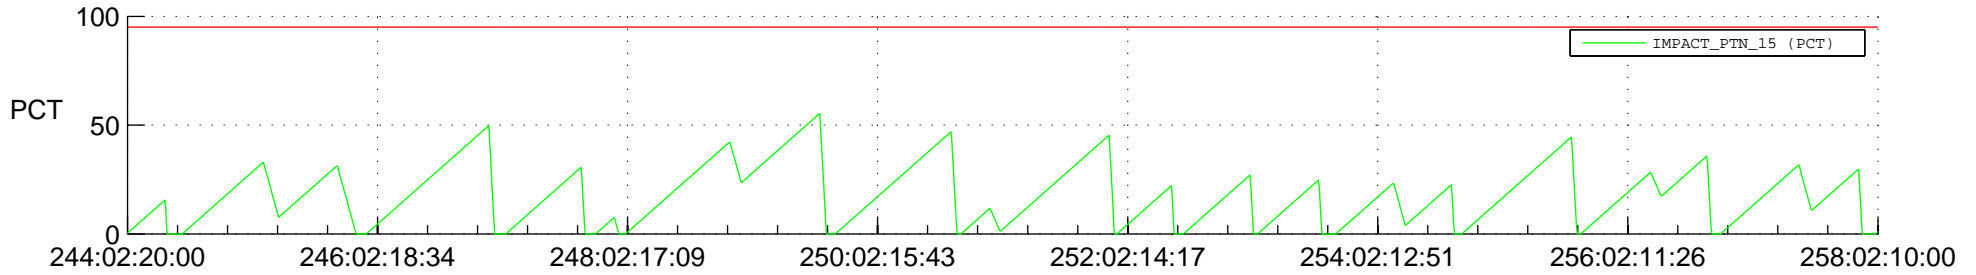

STEREO AHEAD SSR PCT Full Prediction

SWAVES_Percent_Full_Prediction

IMPACT_Percent_Full_Prediction

PLASTIC_Percent_Full_Prediction

Spacecraft_DownLink_Rate

Ground Time (2017:244:02:20:00.000 -2017:258:02:10:00.000)