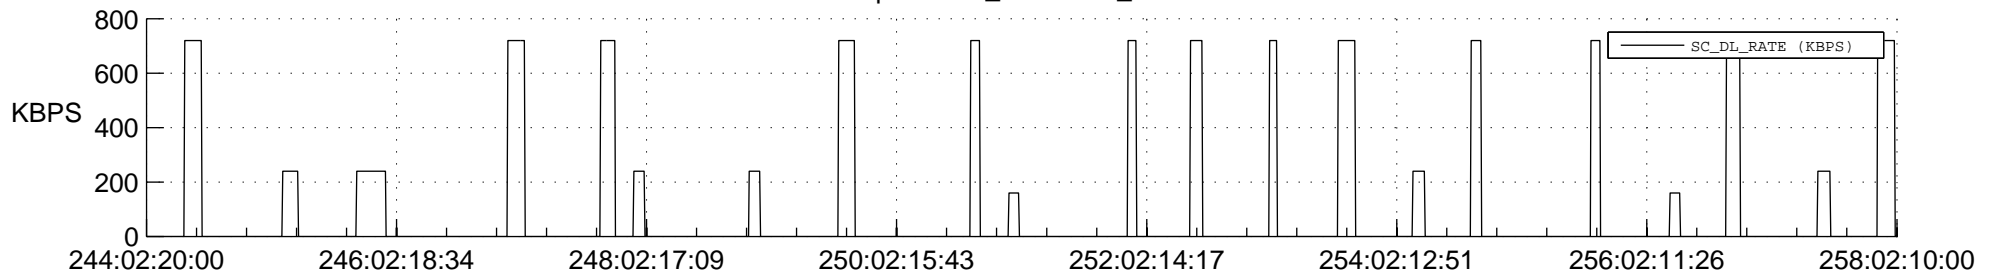

STEREO AHEAD SSR PCT Full Prediction

SWAVES_Percent_Full_Prediction

IMPACT_Percent_Full_Prediction

PLASTIC_Percent_Full_Prediction

Spacecraft_DownLink_Rate

Ground Time (2017:244:02:20:00.000 -2017:258:02:10:00.000)