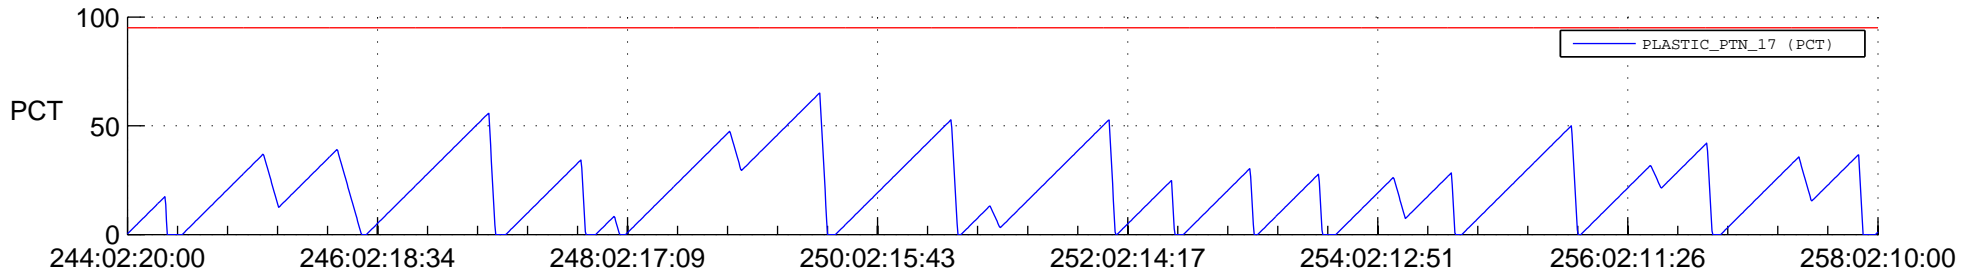

STEREO AHEAD SSR PCT Full Prediction

SWAVES_Percent_Full_Prediction

IMPACT_Percent_Full_Prediction

PLASTIC_Percent_Full_Prediction

Spacecraft_DownLink_Rate

Ground Time (2017:244:02:20:00.000 -2017:258:02:10:00.000)