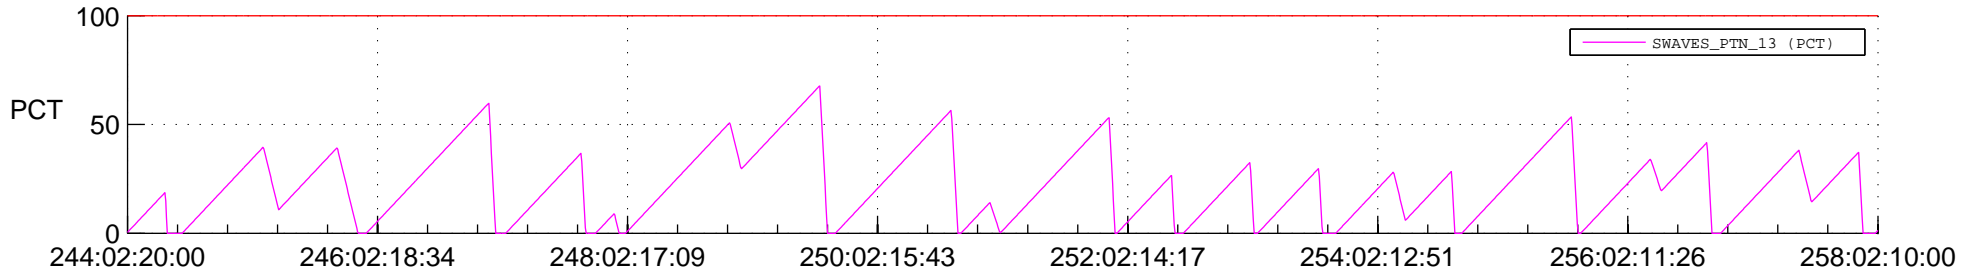

STEREO AHEAD SSR PCT Full Prediction

SWAVES_Percent_Full_Prediction

IMPACT_Percent_Full_Prediction

PLASTIC_Percent_Full_Prediction

Spacecraft_DownLink_Rate

Ground Time (2017:244:02:20:00.000 -2017:258:02:10:00.000)