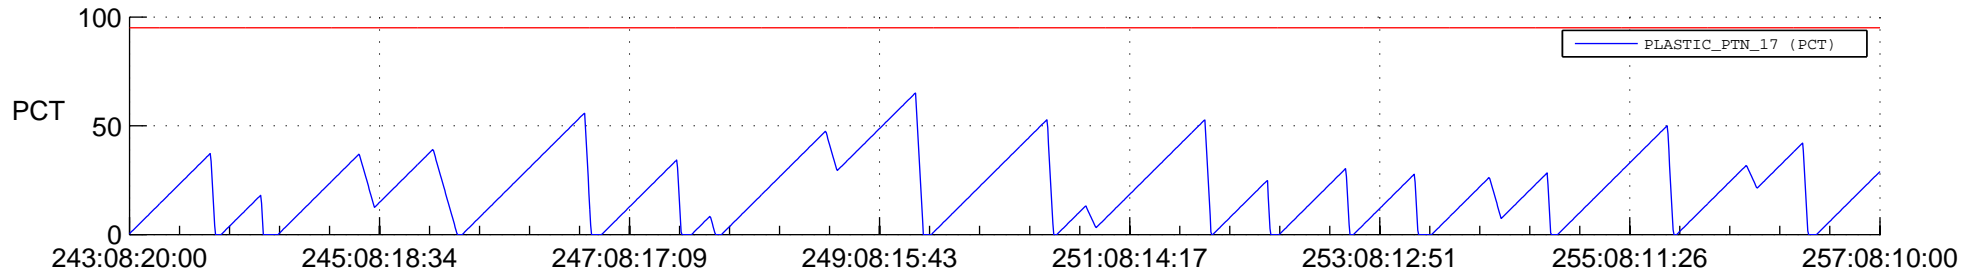

STEREO AHEAD SSR PCT Full Prediction

SWAVES_Percent_Full_Prediction

IMPACT_Percent_Full_Prediction

PLASTIC_Percent_Full_Prediction

Spacecraft_DownLink_Rate

Ground Time (2017:243:08:20:00.000 -2017:257:08:10:00.000)