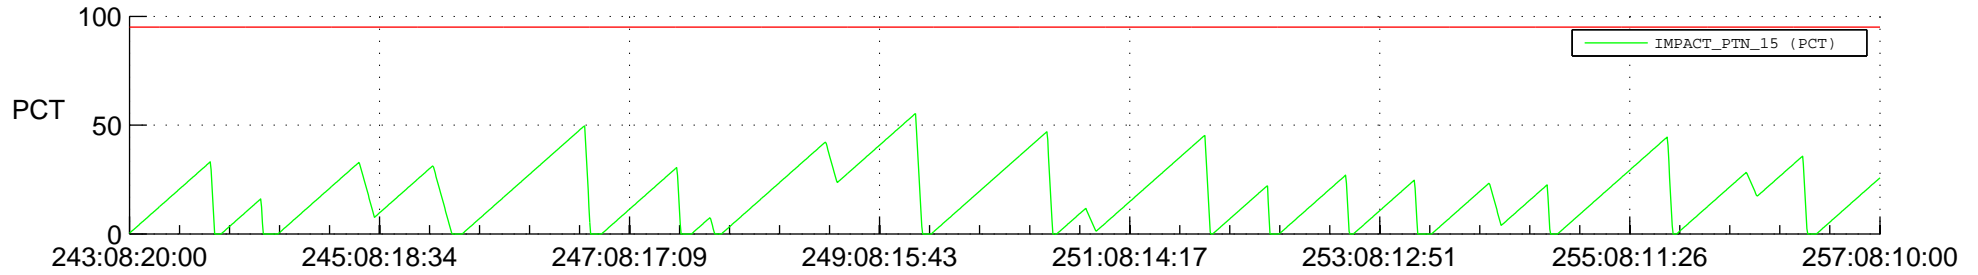

STEREO AHEAD SSR PCT Full Prediction

SWAVES_Percent_Full_Prediction

IMPACT_Percent_Full_Prediction

PLASTIC_Percent_Full_Prediction

Spacecraft_DownLink_Rate

Ground Time (2017:243:08:20:00.000 -2017:257:08:10:00.000)