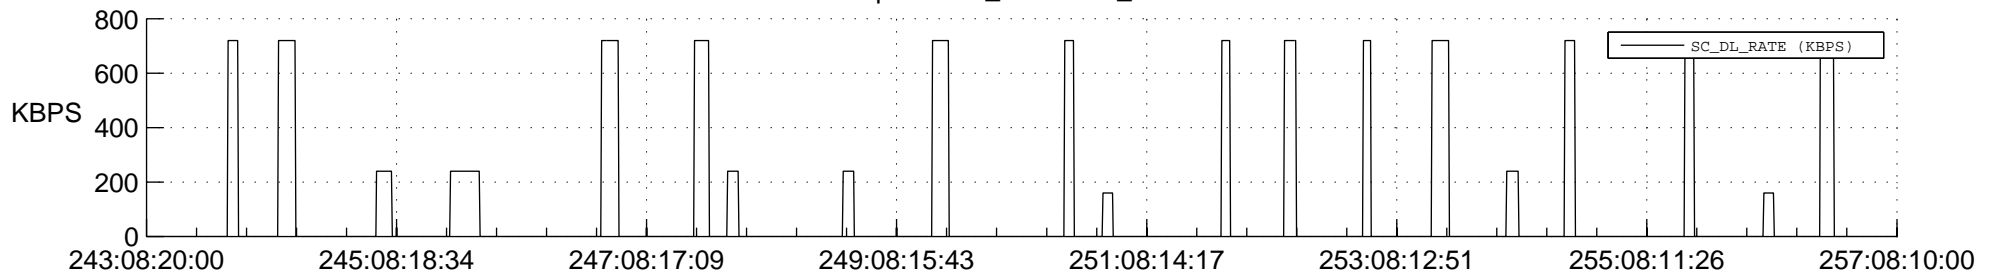

STEREO AHEAD SSR PCT Full Prediction

SWAVES_Percent_Full_Prediction

IMPACT_Percent_Full_Prediction

PLASTIC_Percent_Full_Prediction

Spacecraft_DownLink_Rate

Ground Time (2017:243:08:20:00.000 -2017:257:08:10:00.000)