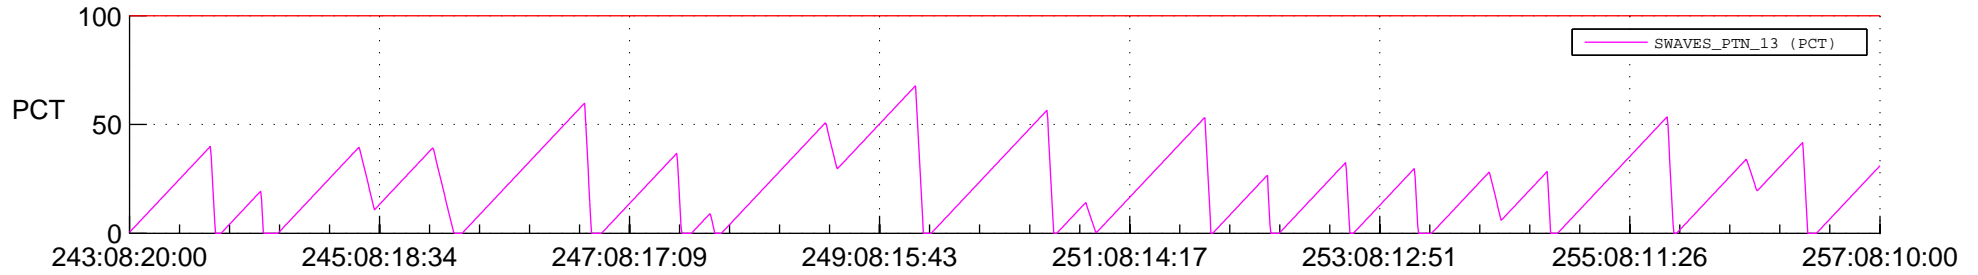

STEREO AHEAD SSR PCT Full Prediction

SWAVES_Percent_Full_Prediction

IMPACT_Percent_Full_Prediction

PLASTIC_Percent_Full_Prediction

Spacecraft_DownLink_Rate

Ground Time (2017:243:08:20:00.000 -2017:257:08:10:00.000)