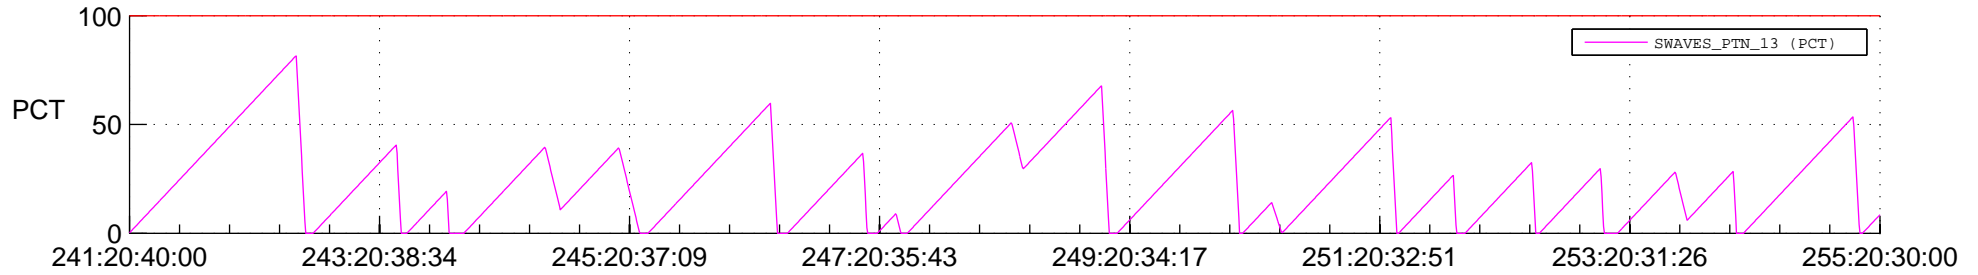

## SWAVES\_Percent\_Full\_Prediction

## Spacecraft\_DownLink\_Rate

Ground Time (2017:241:20:40:00.000 -2017:255:20:30:00.000)