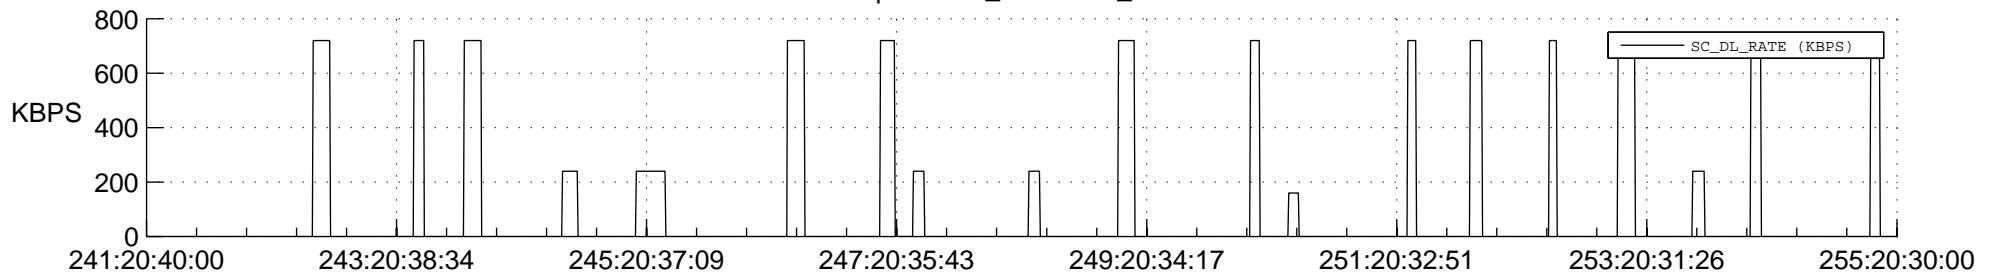

## Spacecraft\_DownLink\_Rate

Ground Time (2017:241:20:40:00.000 -2017:255:20:30:00.000)