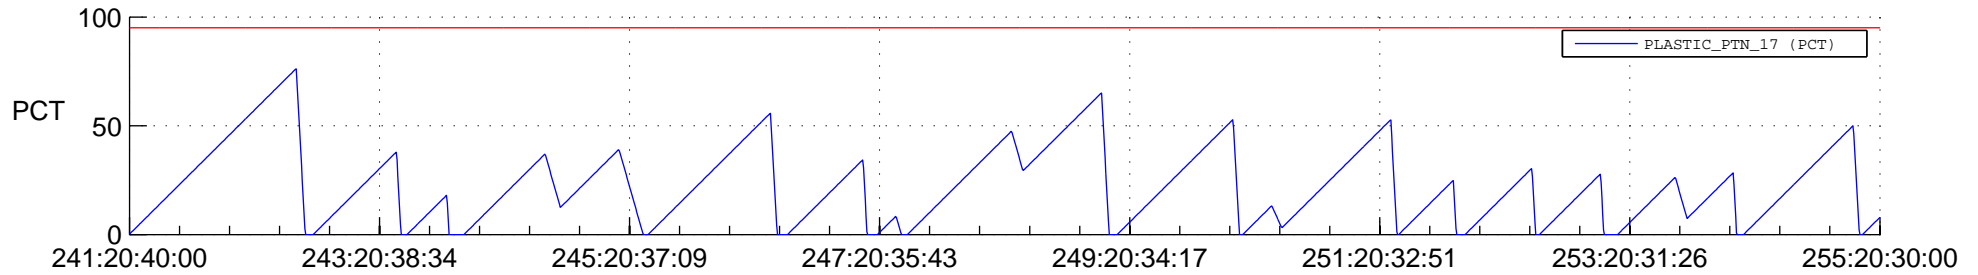

## SWAVES\_Percent\_Full\_Prediction

## Spacecraft\_DownLink\_Rate

Ground Time (2017:241:20:40:00.000 -2017:255:20:30:00.000)