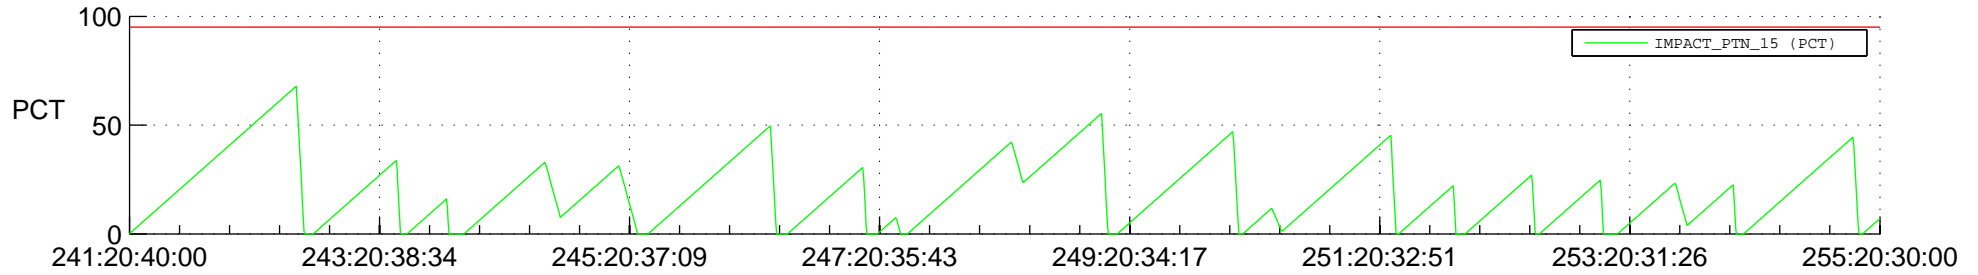

IMPACT_Percent_Full_Prediction