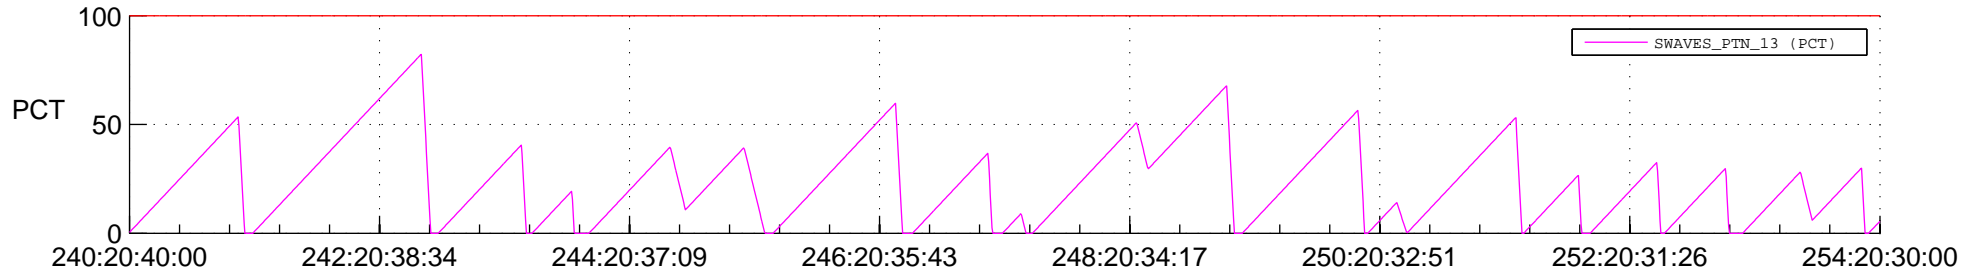

STEREO AHEAD SSR PCT Full Prediction

SWAVES_Percent_Full_Prediction

IMPACT_Percent_Full_Prediction

PLASTIC_Percent_Full_Prediction

Spacecraft_DownLink_Rate