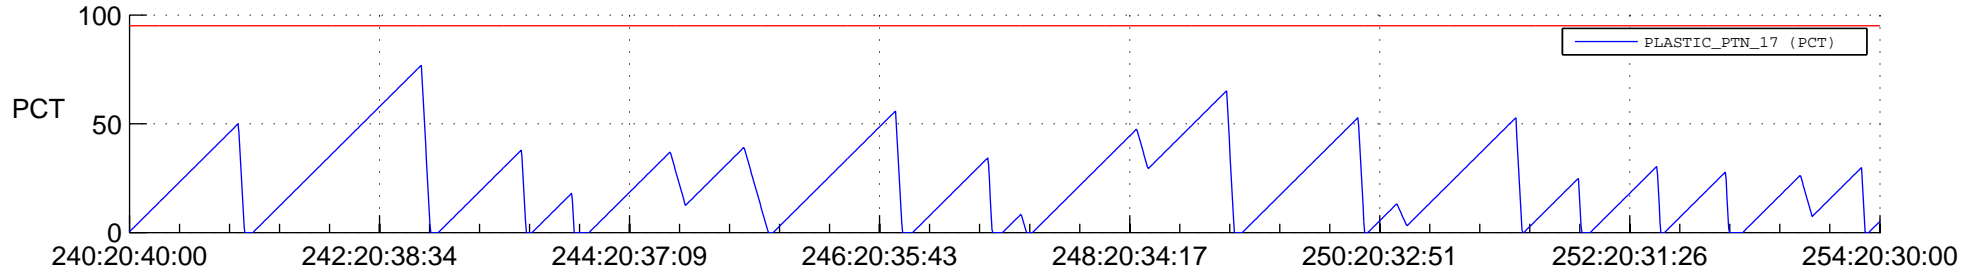

STEREO AHEAD SSR PCT Full Prediction

SWAVES_Percent_Full_Prediction

IMPACT_Percent_Full_Prediction

PLASTIC_Percent_Full_Prediction

Spacecraft_DownLink_Rate