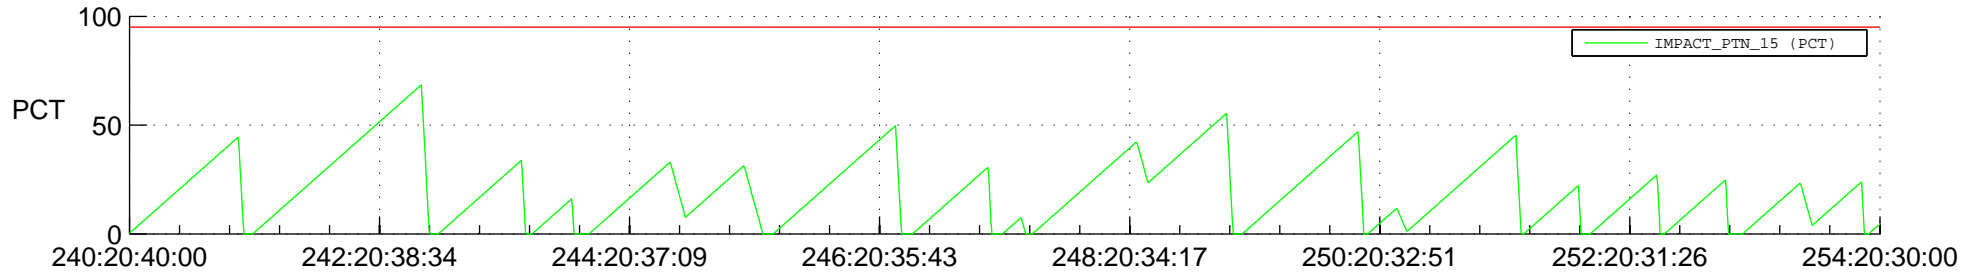

STEREO AHEAD SSR PCT Full Prediction

SWAVES_Percent_Full_Prediction

IMPACT_Percent_Full_Prediction

PLASTIC_Percent_Full_Prediction

Spacecraft_DownLink_Rate