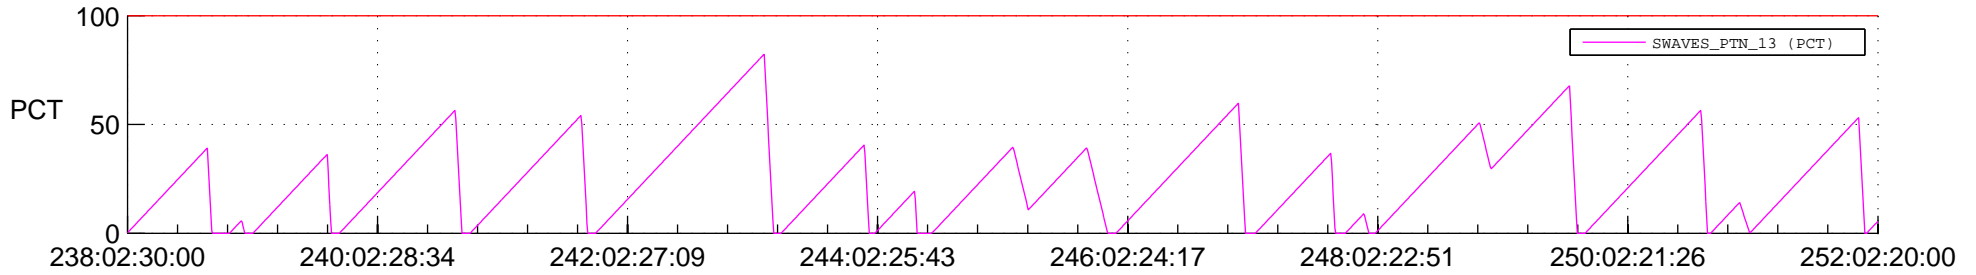

STEREO AHEAD SSR PCT Full Prediction

SWAVES_Percent_Full_Prediction

IMPACT_Percent_Full_Prediction

PLASTIC_Percent_Full_Prediction

Spacecraft_DownLink_Rate

Ground Time (2017:238:02:30:00.000 -2017:252:02:20:00.000)