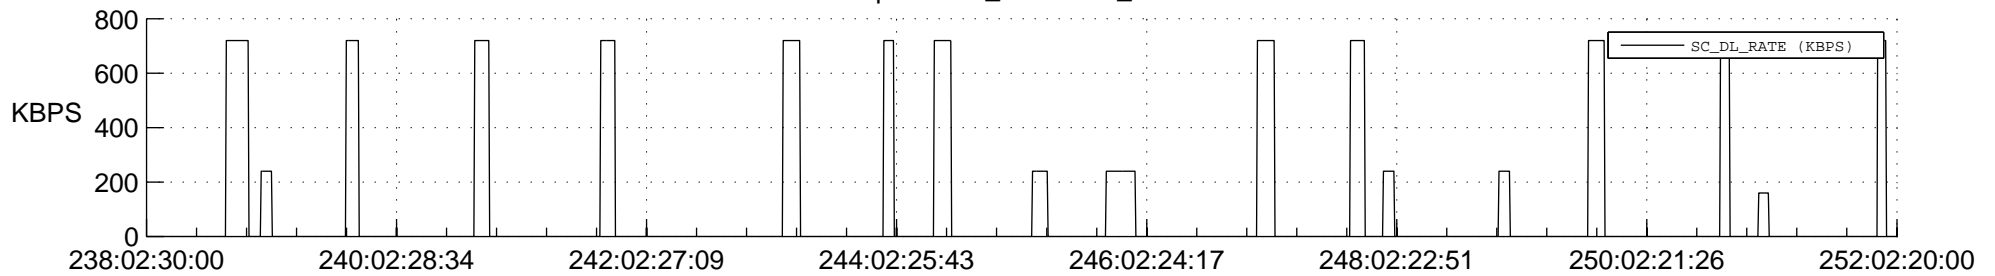

STEREO AHEAD SSR PCT Full Prediction

SWAVES_Percent_Full_Prediction

IMPACT_Percent_Full_Prediction

PLASTIC_Percent_Full_Prediction

Spacecraft_DownLink_Rate

Ground Time (2017:238:02:30:00.000 -2017:252:02:20:00.000)