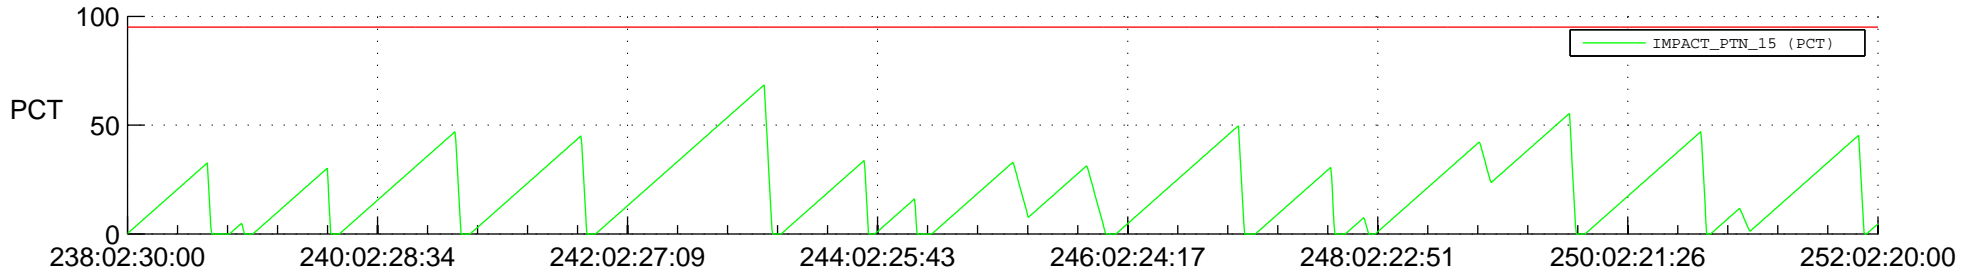

STEREO AHEAD SSR PCT Full Prediction

SWAVES_Percent_Full_Prediction

IMPACT_Percent_Full_Prediction

PLASTIC_Percent_Full_Prediction

Spacecraft_DownLink_Rate

Ground Time (2017:238:02:30:00.000 -2017:252:02:20:00.000)