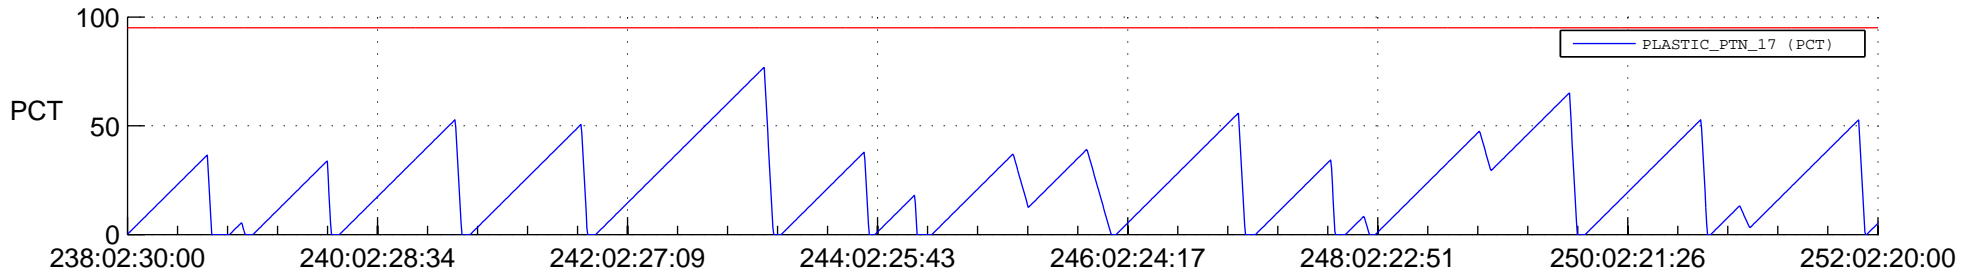

STEREO AHEAD SSR PCT Full Prediction

SWAVES_Percent_Full_Prediction

IMPACT_Percent_Full_Prediction

PLASTIC_Percent_Full_Prediction

Spacecraft_DownLink_Rate

Ground Time (2017:238:02:30:00.000 -2017:252:02:20:00.000)