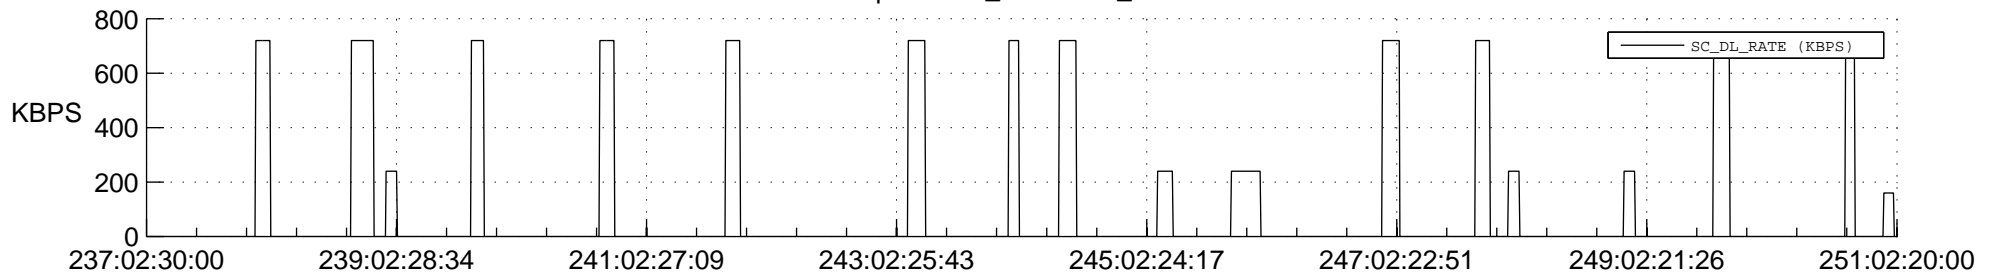

STEREO AHEAD SSR PCT Full Prediction

SWAVES_Percent_Full_Prediction

IMPACT_Percent_Full_Prediction

PLASTIC_Percent_Full_Prediction

Spacecraft_DownLink_Rate

Ground Time (2017:237:02:30:00.000 -2017:251:02:20:00.000)