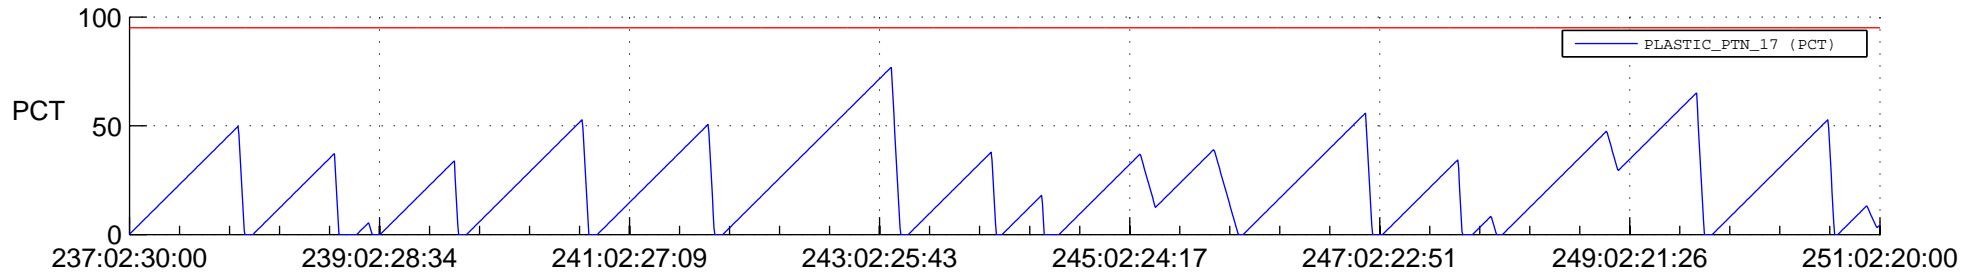

STEREO AHEAD SSR PCT Full Prediction

SWAVES_Percent_Full_Prediction

IMPACT_Percent_Full_Prediction

PLASTIC_Percent_Full_Prediction

Spacecraft_DownLink_Rate

Ground Time (2017:237:02:30:00.000 -2017:251:02:20:00.000)