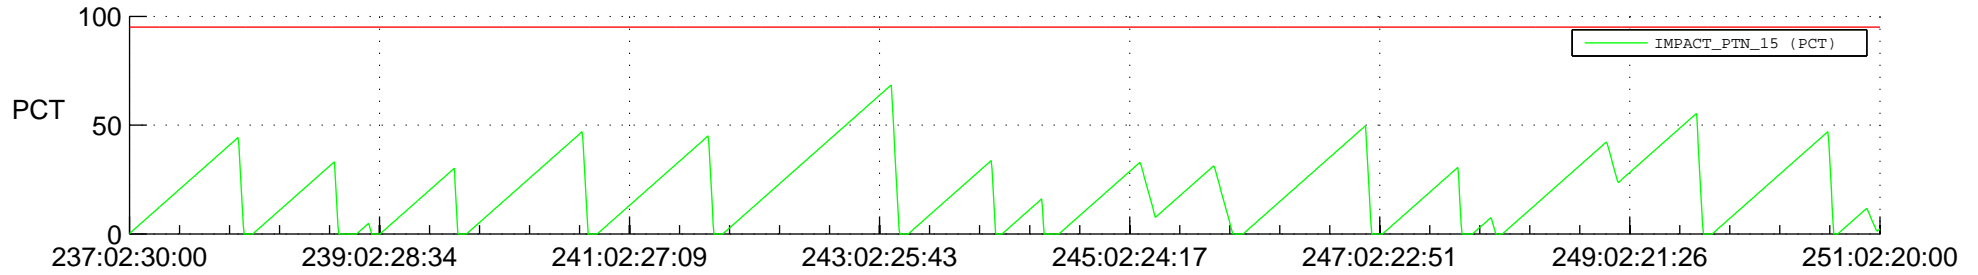

STEREO AHEAD SSR PCT Full Prediction

SWAVES_Percent_Full_Prediction

IMPACT_Percent_Full_Prediction

PLASTIC_Percent_Full_Prediction

Spacecraft_DownLink_Rate

Ground Time (2017:237:02:30:00.000 -2017:251:02:20:00.000)