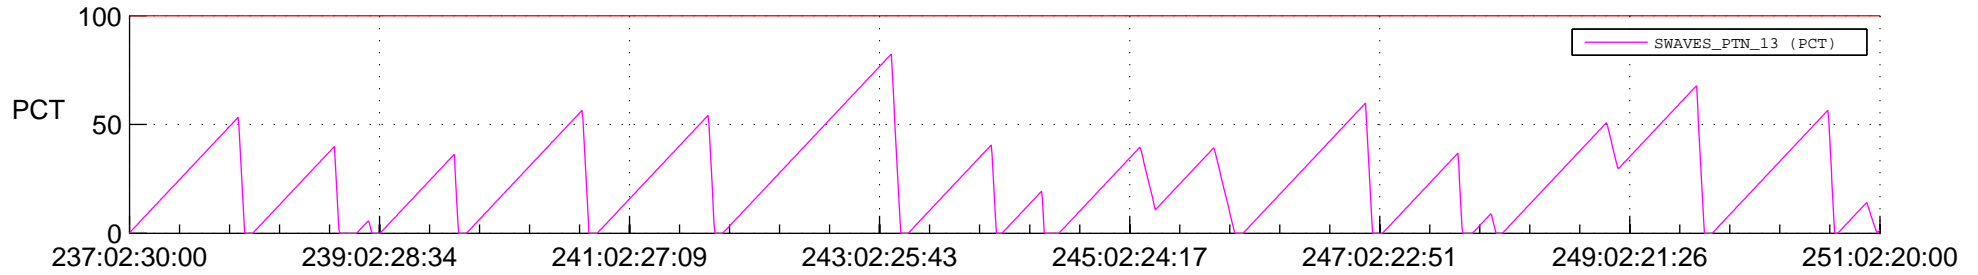

STEREO AHEAD SSR PCT Full Prediction

SWAVES_Percent_Full_Prediction

IMPACT_Percent_Full_Prediction

PLASTIC_Percent_Full_Prediction

Spacecraft_DownLink_Rate

Ground Time (2017:237:02:30:00.000 -2017:251:02:20:00.000)