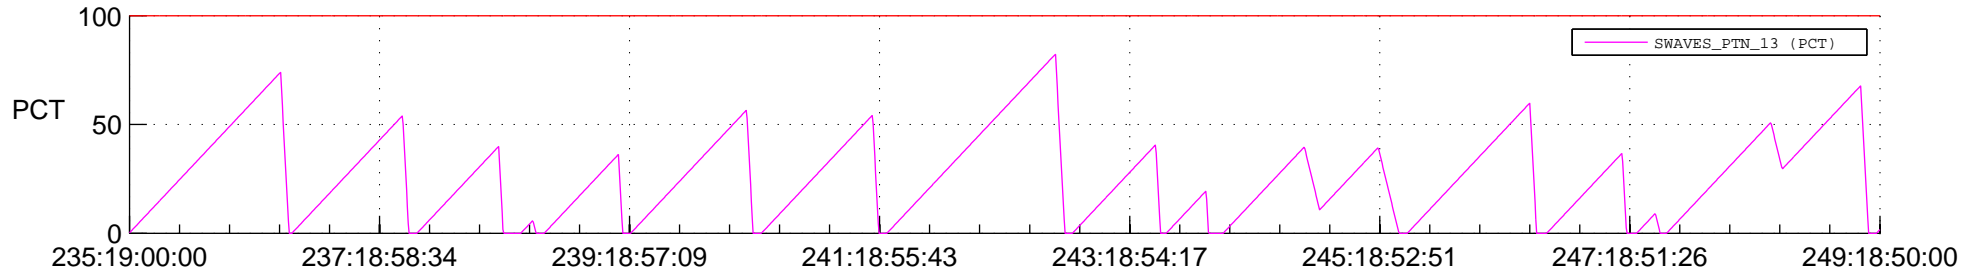

STEREO AHEAD SSR PCT Full Prediction

SWAVES_Percent_Full_Prediction

IMPACT_Percent_Full_Prediction

PLASTIC_Percent_Full_Prediction

Spacecraft_DownLink_Rate