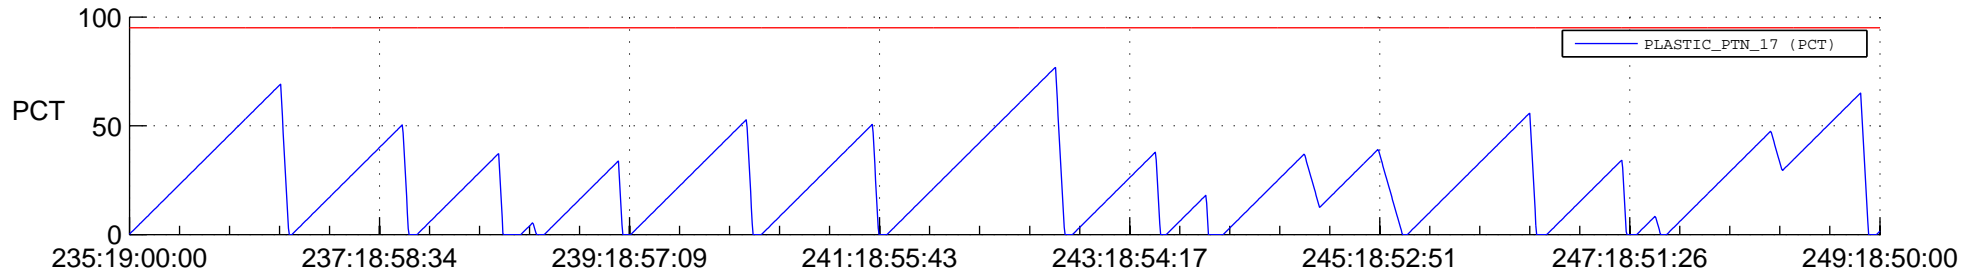

STEREO AHEAD SSR PCT Full Prediction

SWAVES_Percent_Full_Prediction

IMPACT_Percent_Full_Prediction

PLASTIC_Percent_Full_Prediction

Spacecraft_DownLink_Rate