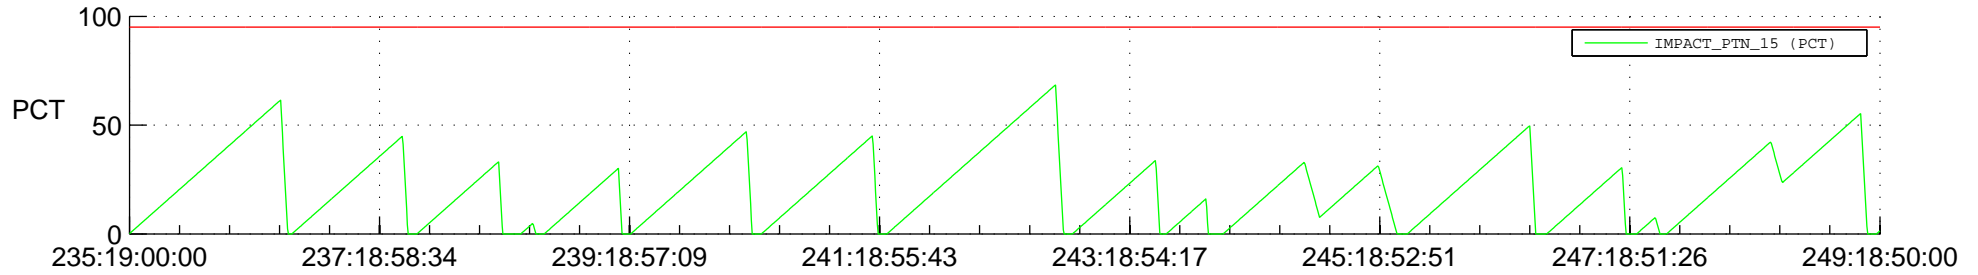

STEREO AHEAD SSR PCT Full Prediction

SWAVES_Percent_Full_Prediction

IMPACT_Percent_Full_Prediction

PLASTIC_Percent_Full_Prediction

Spacecraft_DownLink_Rate