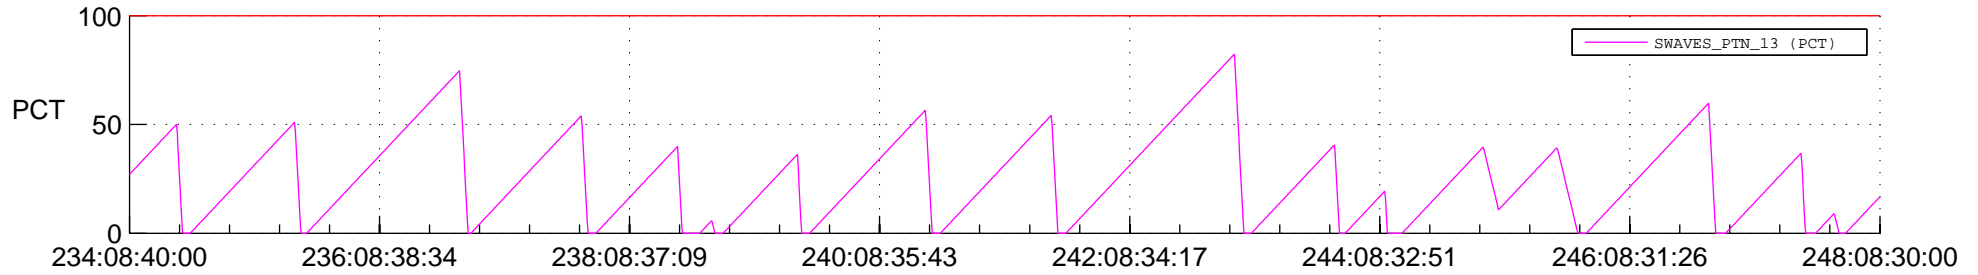

STEREO AHEAD SSR PCT Full Prediction

SWAVES_Percent_Full_Prediction

IMPACT_Percent_Full_Prediction

PLASTIC_Percent_Full_Prediction

Spacecraft_DownLink_Rate

Ground Time (2017:234:08:40:00.000 -2017:248:08:30:00.000)