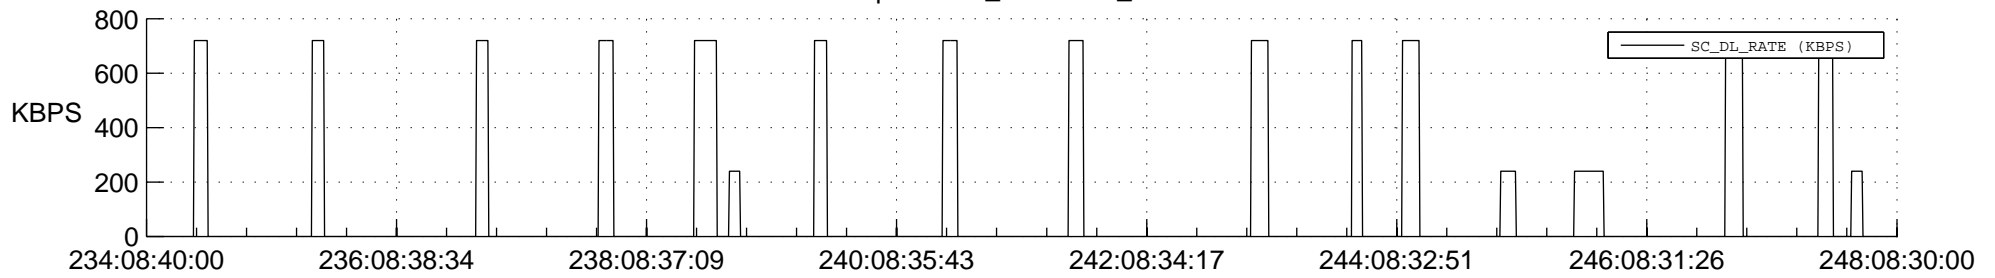

STEREO AHEAD SSR PCT Full Prediction

SWAVES_Percent_Full_Prediction

IMPACT_Percent_Full_Prediction

PLASTIC_Percent_Full_Prediction

Spacecraft_DownLink_Rate

Ground Time (2017:234:08:40:00.000 -2017:248:08:30:00.000)