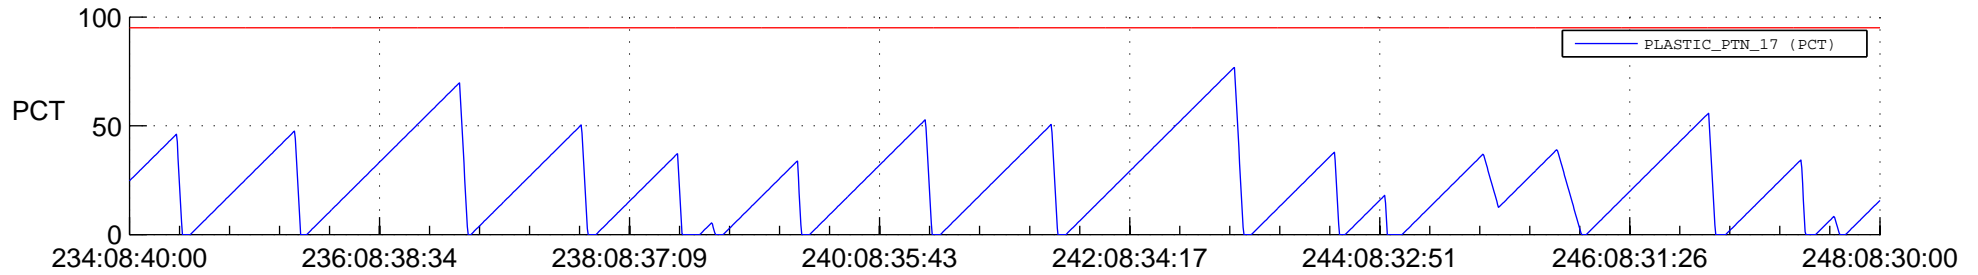

STEREO AHEAD SSR PCT Full Prediction

SWAVES_Percent_Full_Prediction

IMPACT_Percent_Full_Prediction

PLASTIC_Percent_Full_Prediction

Spacecraft_DownLink_Rate

Ground Time (2017:234:08:40:00.000 -2017:248:08:30:00.000)