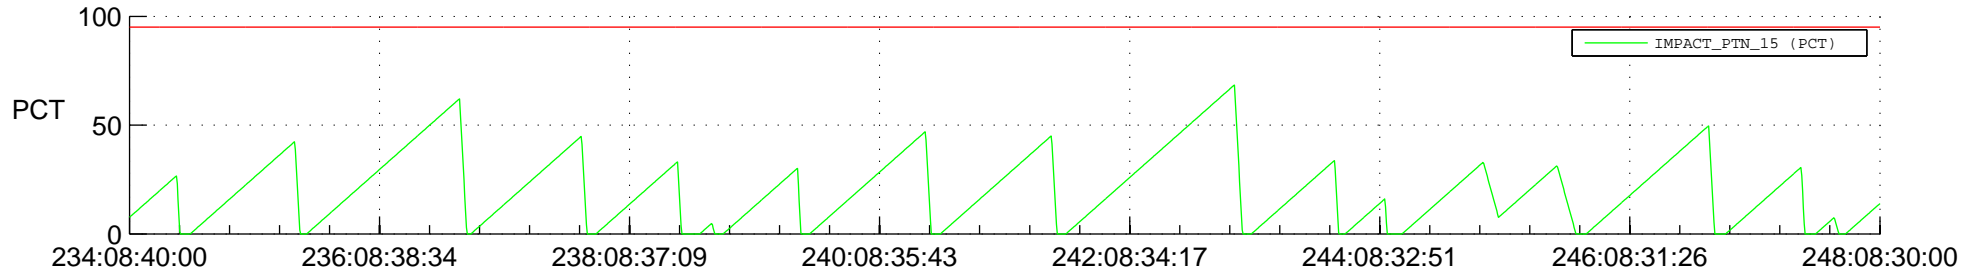

STEREO AHEAD SSR PCT Full Prediction

SWAVES_Percent_Full_Prediction

IMPACT_Percent_Full_Prediction

PLASTIC_Percent_Full_Prediction

Spacecraft_DownLink_Rate

Ground Time (2017:234:08:40:00.000 -2017:248:08:30:00.000)