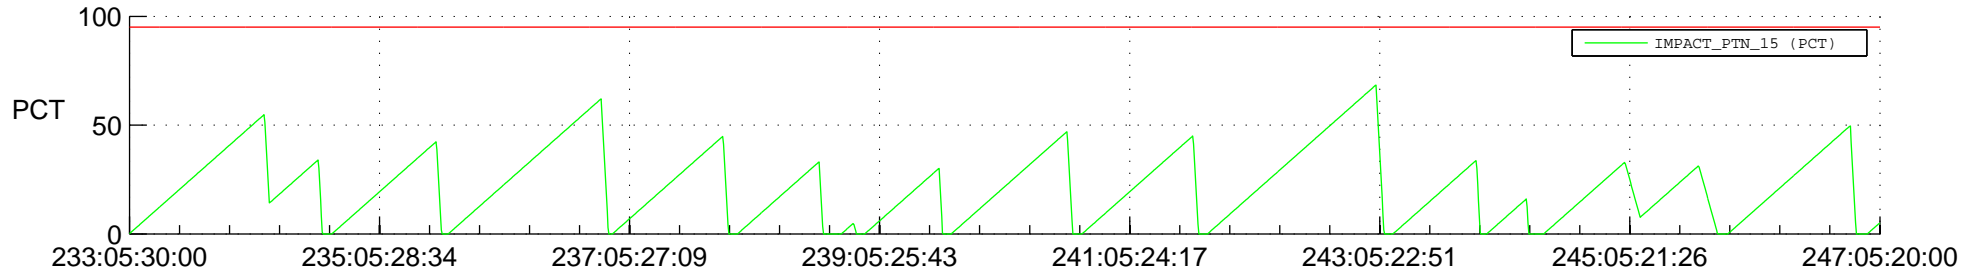

IMPACT_Percent_Full_Prediction