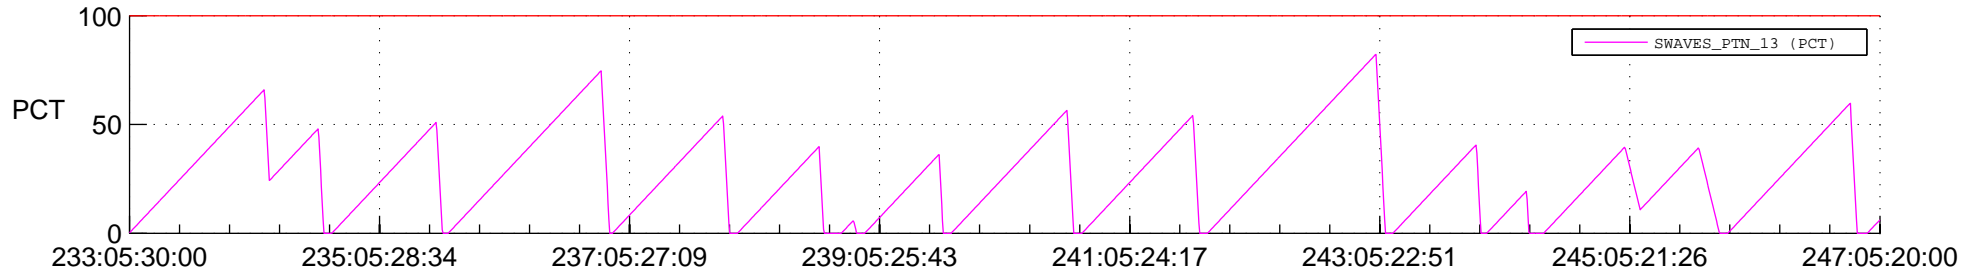

## SWAVES\_Percent\_Full\_Prediction

## Spacecraft\_DownLink\_Rate

Ground Time (2017:233:05:30:00.000 -2017:247:05:20:00.000)