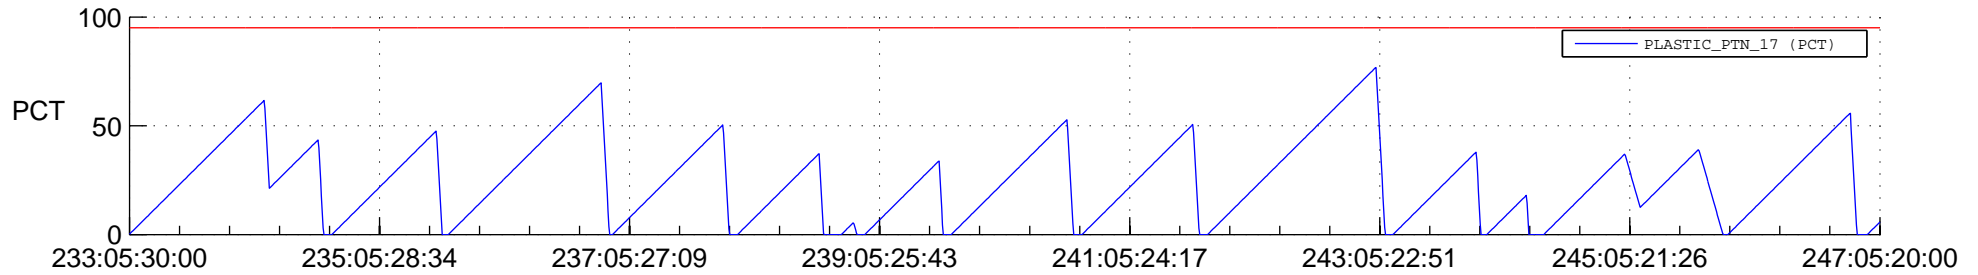

## SWAVES\_Percent\_Full\_Prediction

## Spacecraft\_DownLink\_Rate

Ground Time (2017:233:05:30:00.000 -2017:247:05:20:00.000)