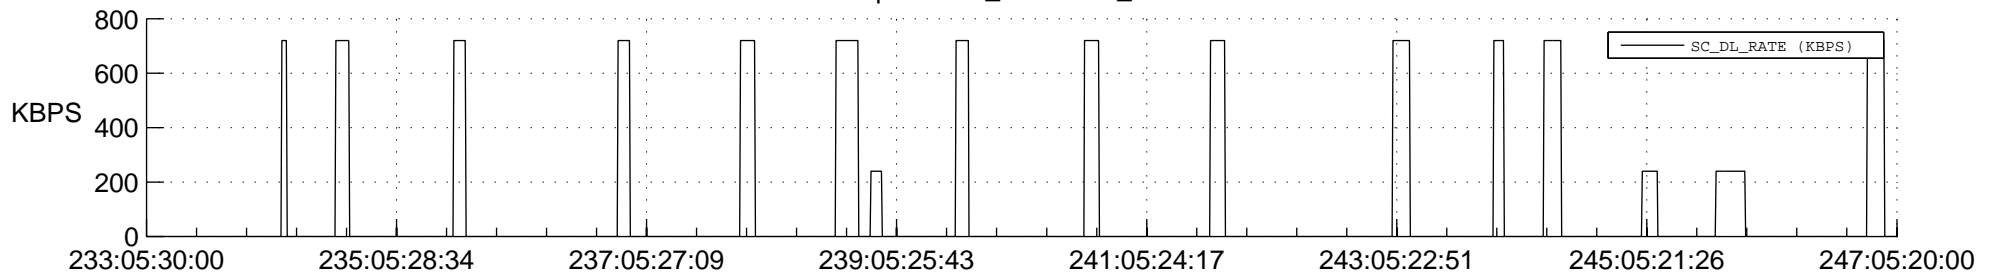

## Spacecraft\_DownLink\_Rate

Ground Time (2017:233:05:30:00.000 -2017:247:05:20:00.000)