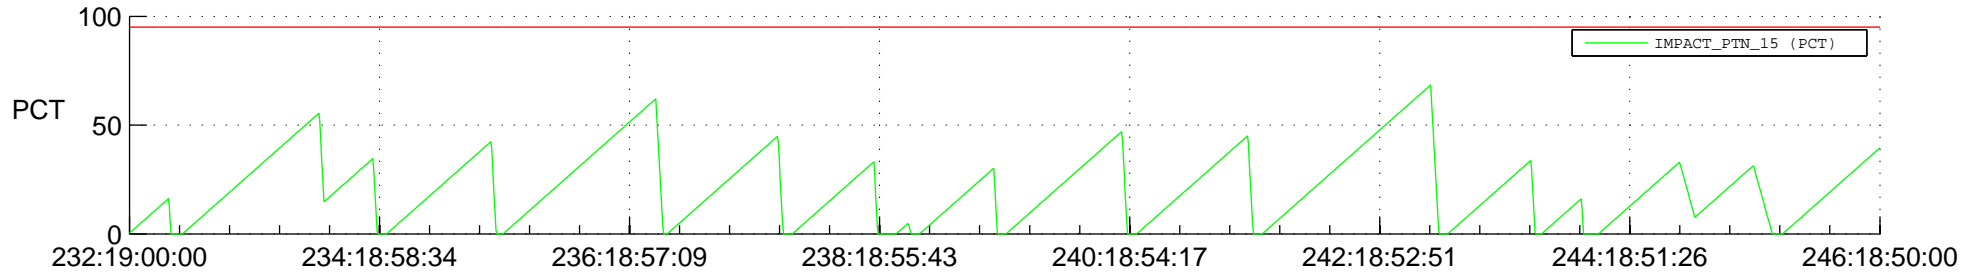

STEREO AHEAD SSR PCT Full Prediction

SWAVES_Percent_Full_Prediction

IMPACT_Percent_Full_Prediction

PLASTIC_Percent_Full_Prediction

Spacecraft_DownLink_Rate