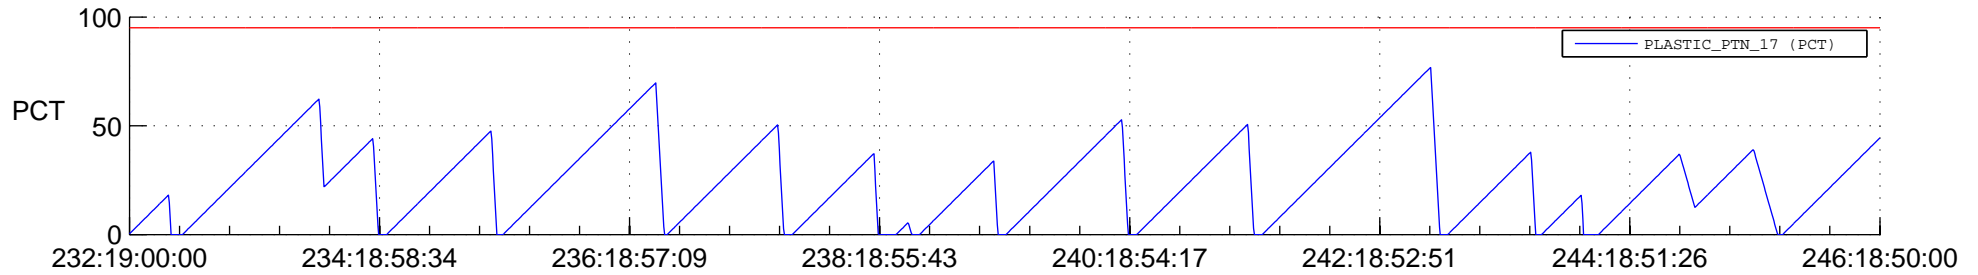

STEREO AHEAD SSR PCT Full Prediction

SWAVES_Percent_Full_Prediction

IMPACT_Percent_Full_Prediction

PLASTIC_Percent_Full_Prediction

Spacecraft_DownLink_Rate