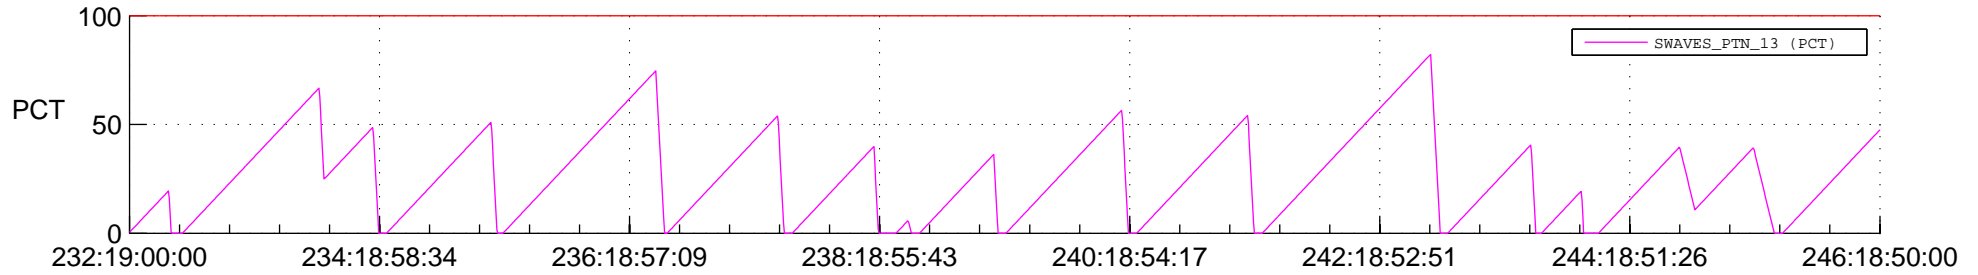

STEREO AHEAD SSR PCT Full Prediction

SWAVES_Percent_Full_Prediction

IMPACT_Percent_Full_Prediction

PLASTIC_Percent_Full_Prediction

Spacecraft_DownLink_Rate