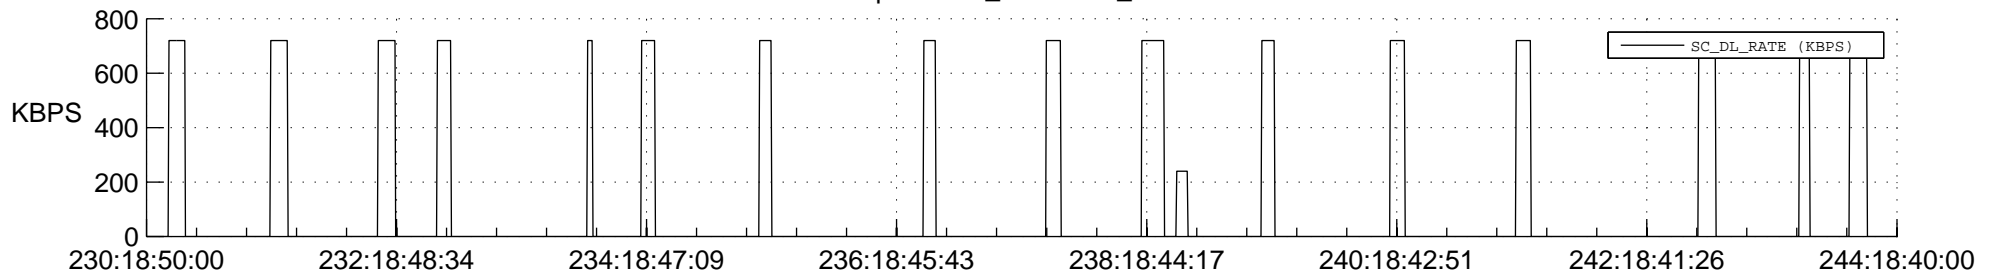

## Spacecraft\_DownLink\_Rate

Ground Time (2017:230:18:50:00.000 -2017:244:18:40:00.000)