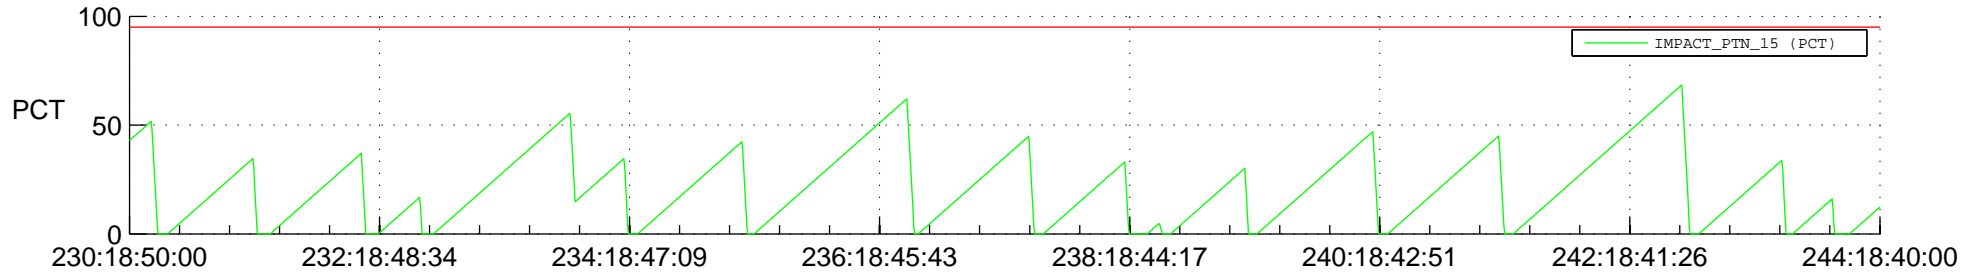

IMPACT_Percent_Full_Prediction