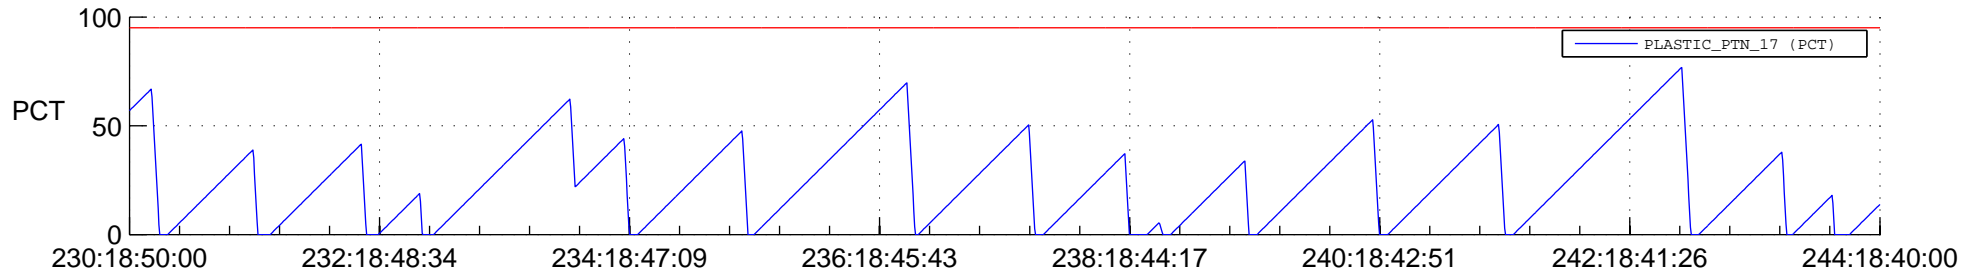

## SWAVES\_Percent\_Full\_Prediction

## Spacecraft\_DownLink\_Rate

Ground Time (2017:230:18:50:00.000 -2017:244:18:40:00.000)