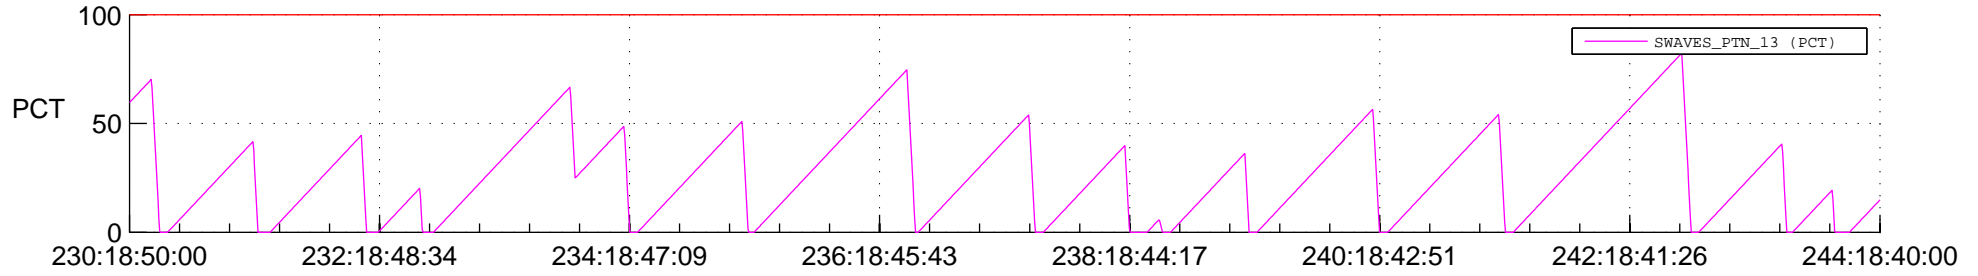

## SWAVES\_Percent\_Full\_Prediction

## Spacecraft\_DownLink\_Rate

Ground Time (2017:230:18:50:00.000 -2017:244:18:40:00.000)