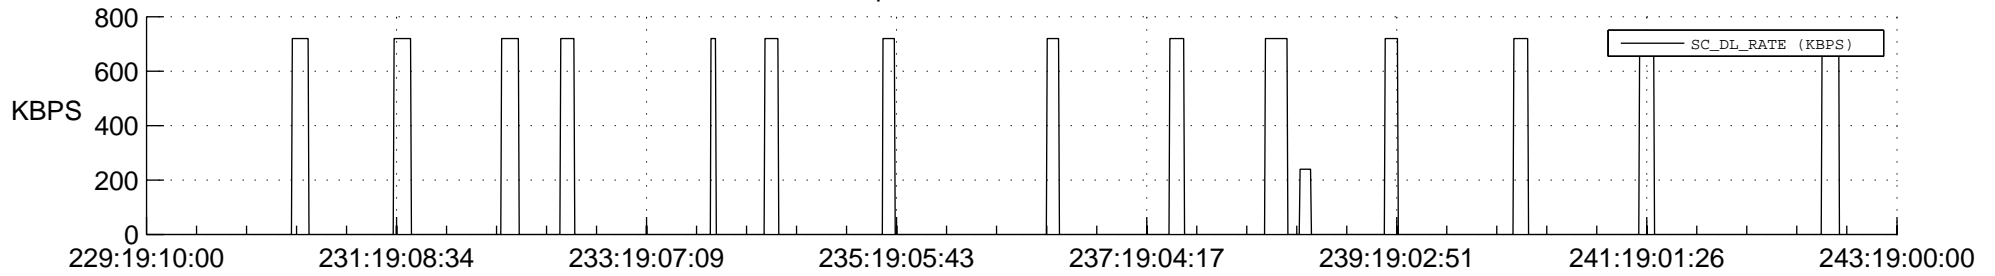

STEREO AHEAD SSR PCT Full Prediction

SWAVES_Percent_Full_Prediction

IMPACT_Percent_Full_Prediction

PLASTIC_Percent_Full_Prediction

Spacecraft_DownLink_Rate

Ground Time (2017:229:19:10:00.000 -2017:243:19:00:00.000)