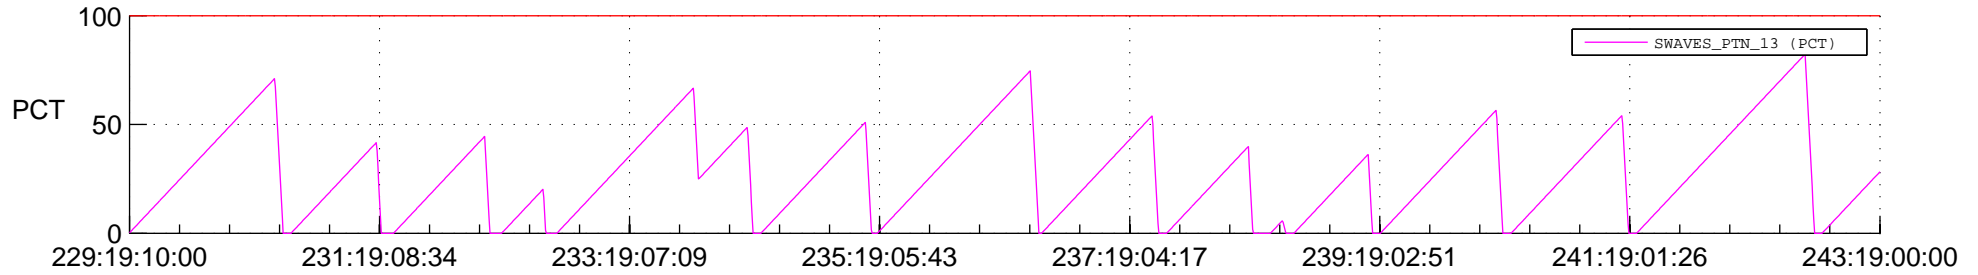

STEREO AHEAD SSR PCT Full Prediction

SWAVES_Percent_Full_Prediction

IMPACT_Percent_Full_Prediction

PLASTIC_Percent_Full_Prediction

Spacecraft_DownLink_Rate

Ground Time (2017:229:19:10:00.000 -2017:243:19:00:00.000)