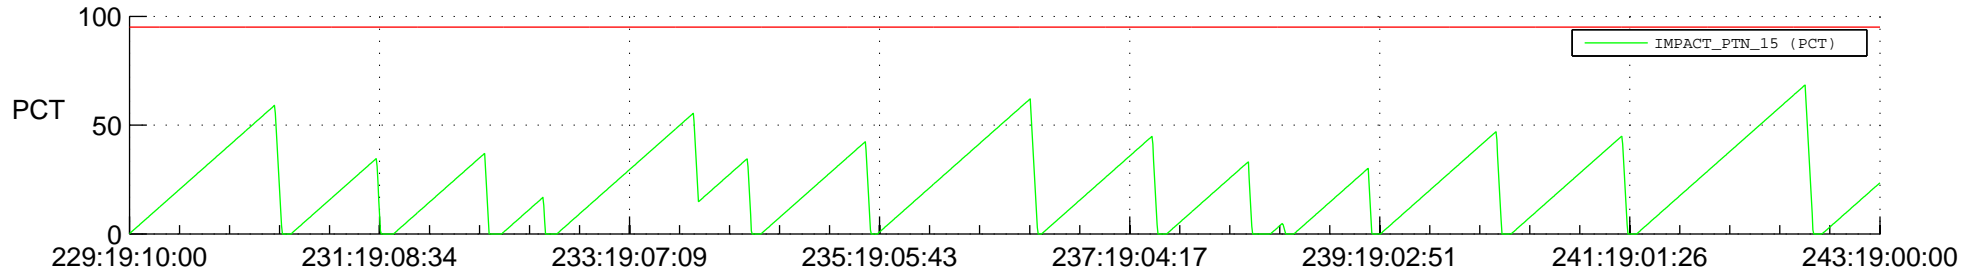

STEREO AHEAD SSR PCT Full Prediction

SWAVES_Percent_Full_Prediction

IMPACT_Percent_Full_Prediction

PLASTIC_Percent_Full_Prediction

Spacecraft_DownLink_Rate

Ground Time (2017:229:19:10:00.000 -2017:243:19:00:00.000)