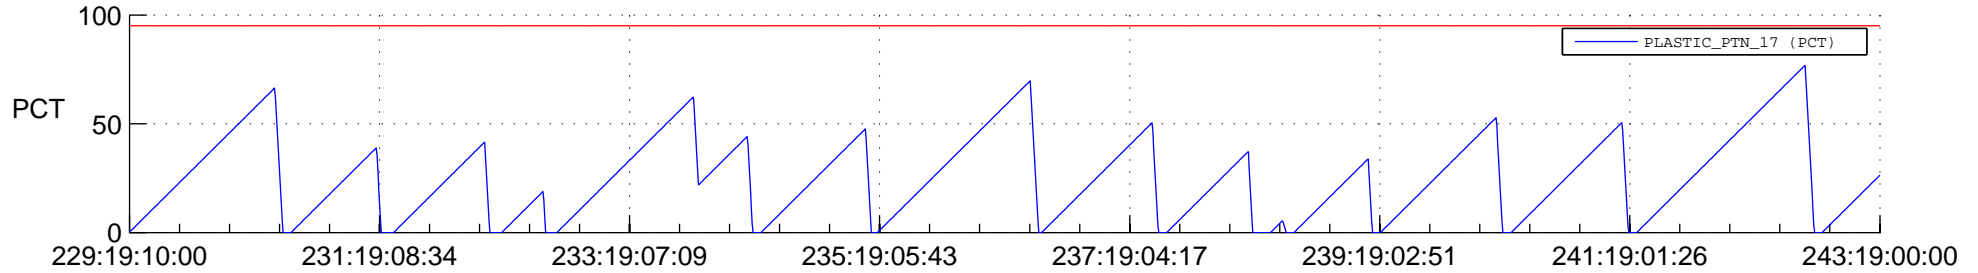

STEREO AHEAD SSR PCT Full Prediction

SWAVES_Percent_Full_Prediction

IMPACT_Percent_Full_Prediction

PLASTIC_Percent_Full_Prediction

Spacecraft_DownLink_Rate

Ground Time (2017:229:19:10:00.000 -2017:243:19:00:00.000)