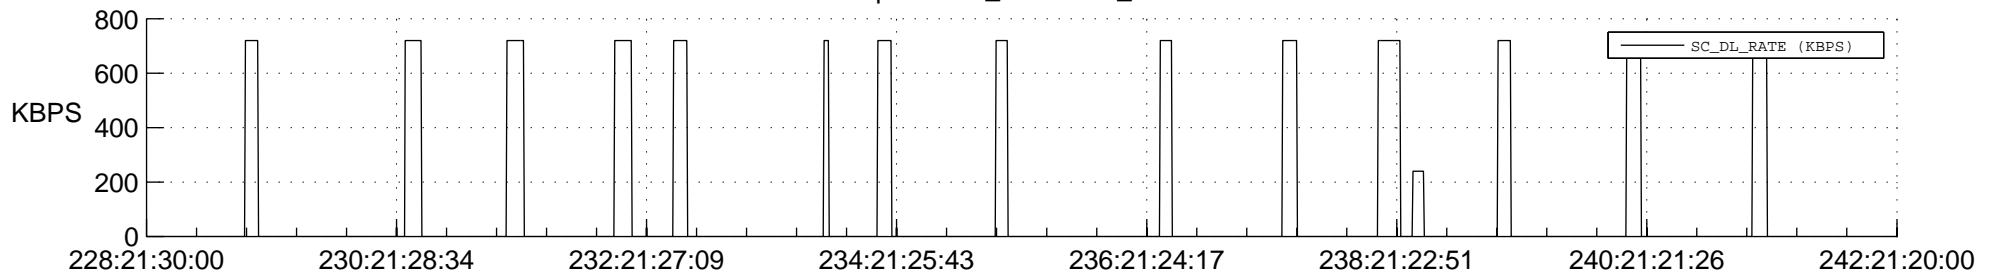

STEREO AHEAD SSR PCT Full Prediction

SWAVES_Percent_Full_Prediction

IMPACT_Percent_Full_Prediction

PLASTIC_Percent_Full_Prediction

Spacecraft_DownLink_Rate

Ground Time (2017:228:21:30:00.000 -2017:242:21:20:00.000)