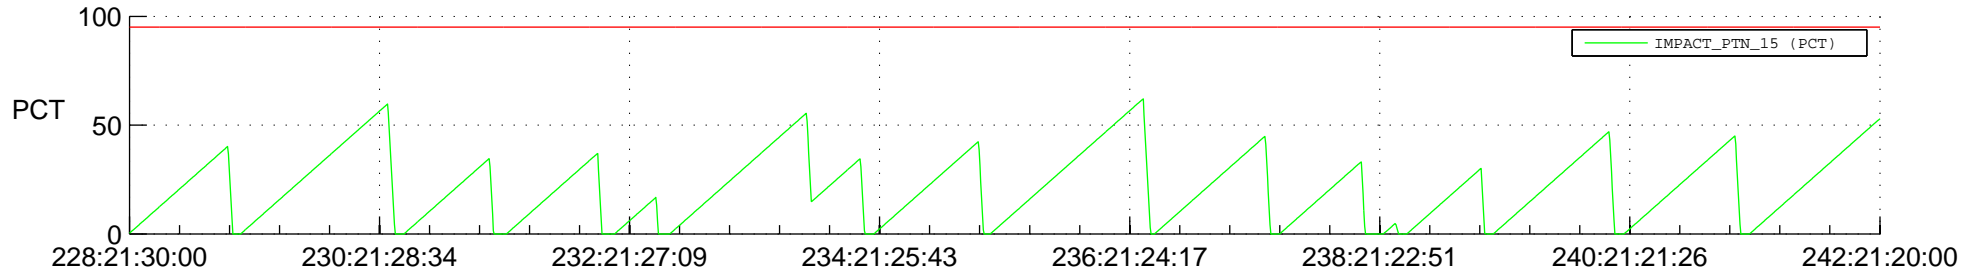

STEREO AHEAD SSR PCT Full Prediction

SWAVES_Percent_Full_Prediction

IMPACT_Percent_Full_Prediction

PLASTIC_Percent_Full_Prediction

Spacecraft_DownLink_Rate

Ground Time (2017:228:21:30:00.000 -2017:242:21:20:00.000)