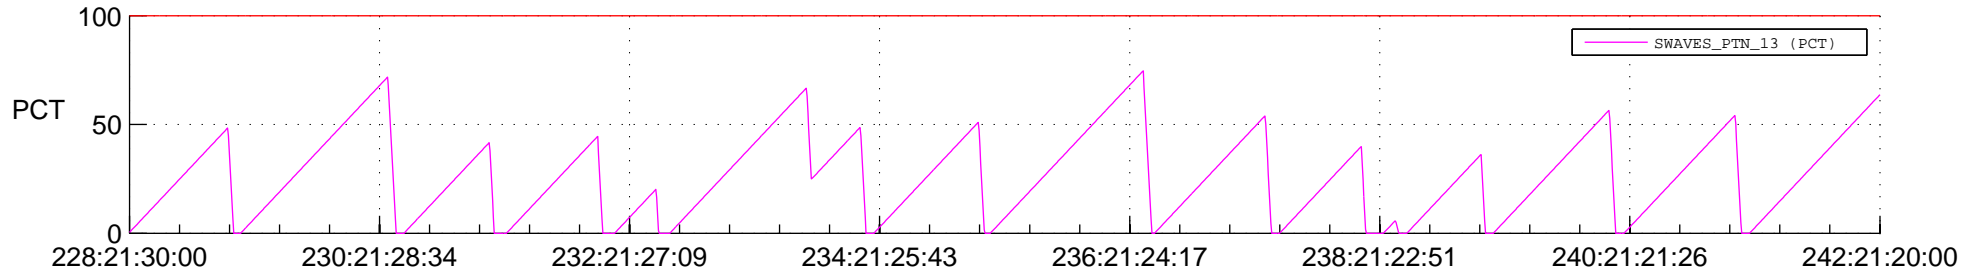

STEREO AHEAD SSR PCT Full Prediction

SWAVES_Percent_Full_Prediction

IMPACT_Percent_Full_Prediction

PLASTIC_Percent_Full_Prediction

Spacecraft_DownLink_Rate

Ground Time (2017:228:21:30:00.000 -2017:242:21:20:00.000)