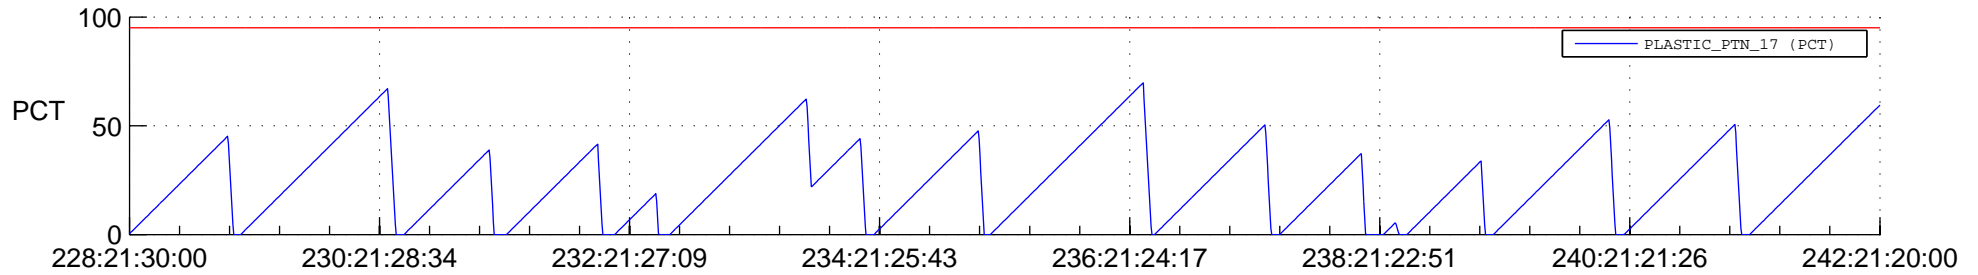

STEREO AHEAD SSR PCT Full Prediction

SWAVES_Percent_Full_Prediction

IMPACT_Percent_Full_Prediction

PLASTIC_Percent_Full_Prediction

Spacecraft_DownLink_Rate

Ground Time (2017:228:21:30:00.000 -2017:242:21:20:00.000)