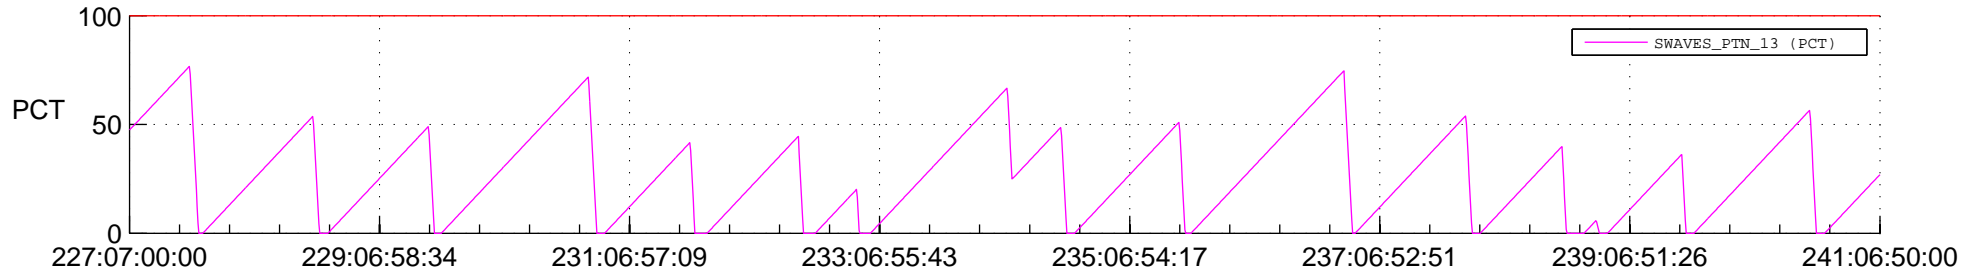

STEREO AHEAD SSR PCT Full Prediction

SWAVES_Percent_Full_Prediction

IMPACT_Percent_Full_Prediction

PLASTIC_Percent_Full_Prediction

Spacecraft_DownLink_Rate