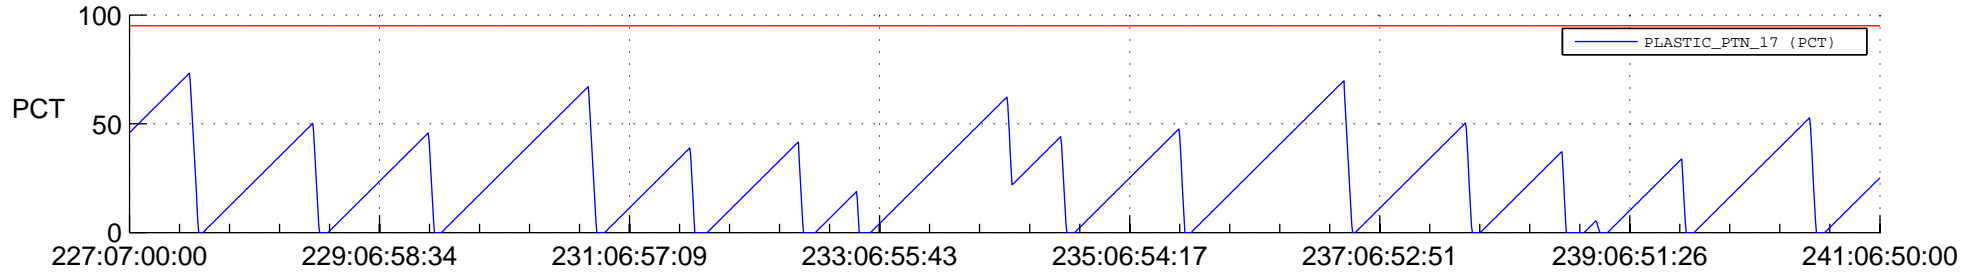

STEREO AHEAD SSR PCT Full Prediction

SWAVES_Percent_Full_Prediction

IMPACT_Percent_Full_Prediction

PLASTIC_Percent_Full_Prediction

Spacecraft_DownLink_Rate