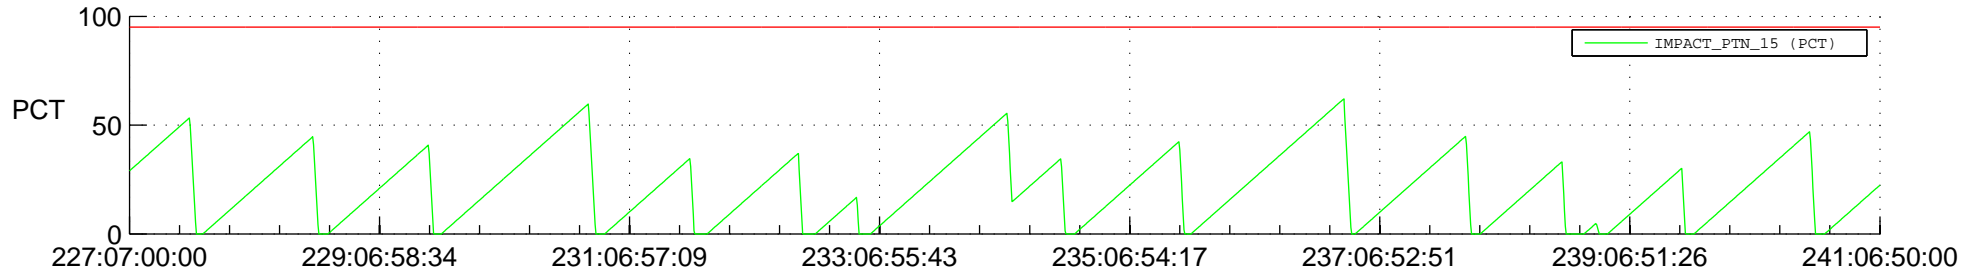

STEREO AHEAD SSR PCT Full Prediction

SWAVES_Percent_Full_Prediction

IMPACT_Percent_Full_Prediction

PLASTIC_Percent_Full_Prediction

Spacecraft_DownLink_Rate