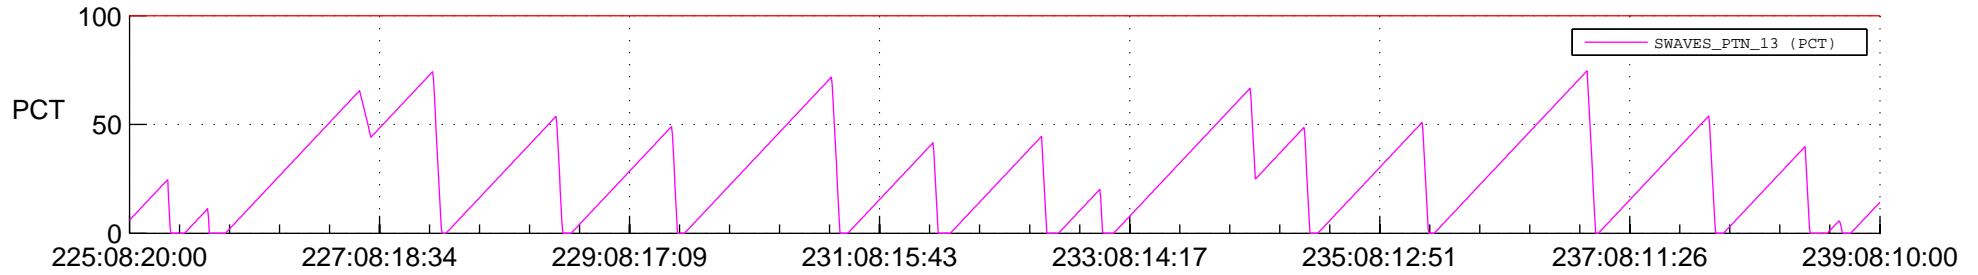

STEREO AHEAD SSR PCT Full Prediction

SWAVES_Percent_Full_Prediction

IMPACT_Percent_Full_Prediction

PLASTIC_Percent_Full_Prediction

Spacecraft_DownLink_Rate

Ground Time (2017:225:08:20:00.000 -2017:239:08:10:00.000)