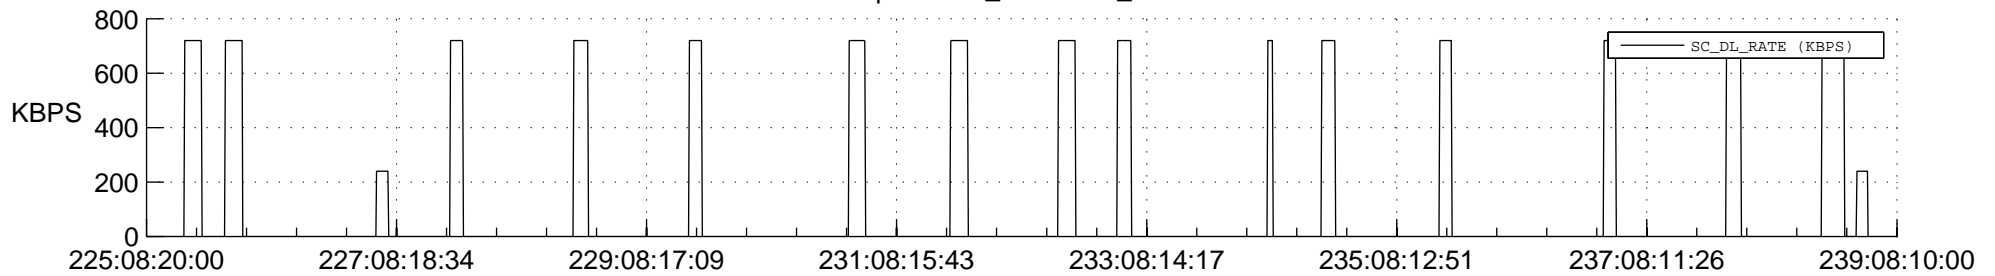

STEREO AHEAD SSR PCT Full Prediction

SWAVES_Percent_Full_Prediction

IMPACT_Percent_Full_Prediction

PLASTIC_Percent_Full_Prediction

Spacecraft_DownLink_Rate

Ground Time (2017:225:08:20:00.000 -2017:239:08:10:00.000)