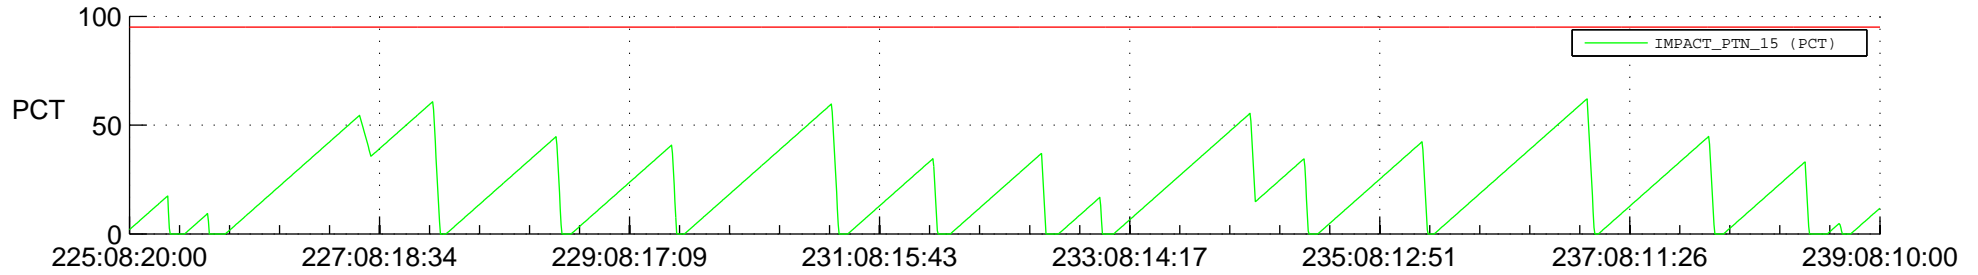

STEREO AHEAD SSR PCT Full Prediction

SWAVES_Percent_Full_Prediction

IMPACT_Percent_Full_Prediction

PLASTIC_Percent_Full_Prediction

Spacecraft_DownLink_Rate

Ground Time (2017:225:08:20:00.000 -2017:239:08:10:00.000)