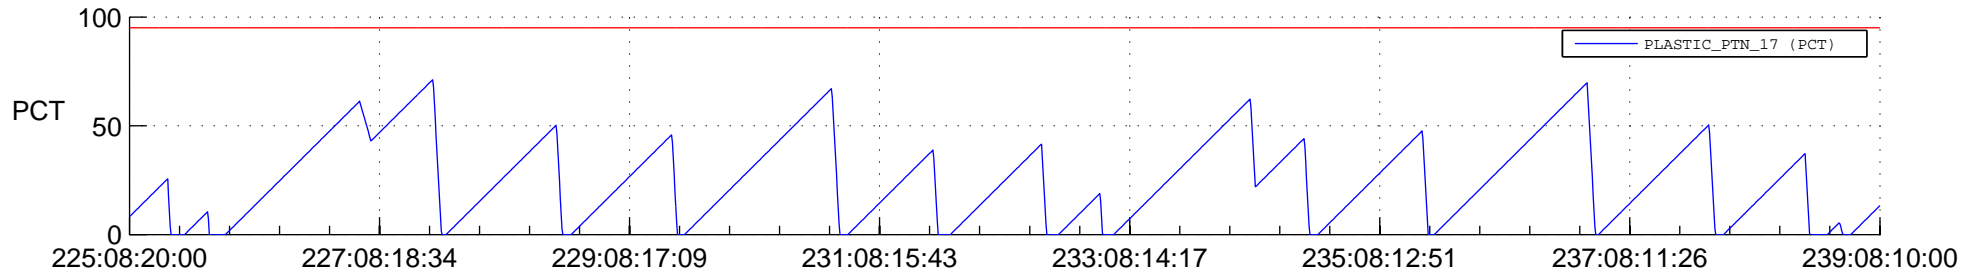

STEREO AHEAD SSR PCT Full Prediction

SWAVES_Percent_Full_Prediction

IMPACT_Percent_Full_Prediction

PLASTIC_Percent_Full_Prediction

Spacecraft_DownLink_Rate

Ground Time (2017:225:08:20:00.000 -2017:239:08:10:00.000)