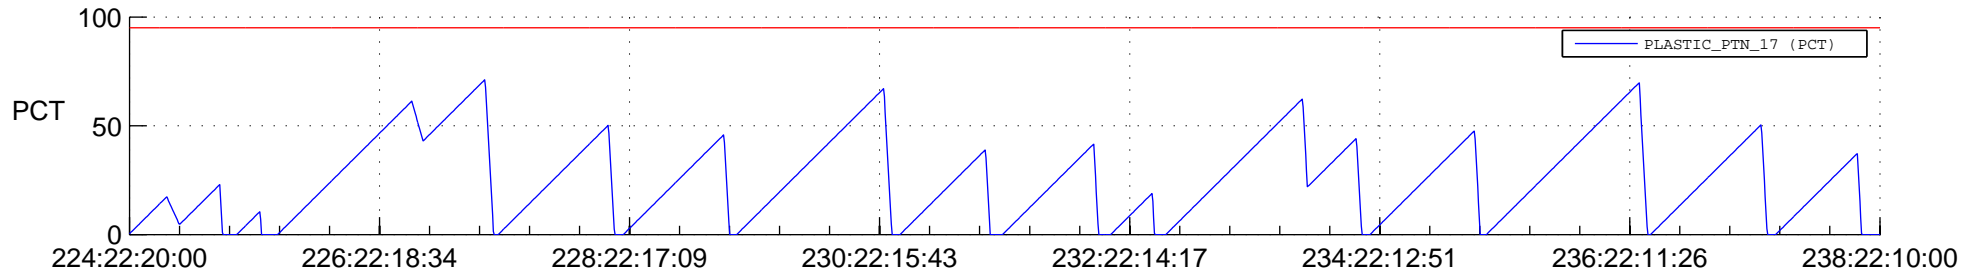

STEREO AHEAD SSR PCT Full Prediction

SWAVES_Percent_Full_Prediction

IMPACT_Percent_Full_Prediction

PLASTIC_Percent_Full_Prediction

Spacecraft_DownLink_Rate