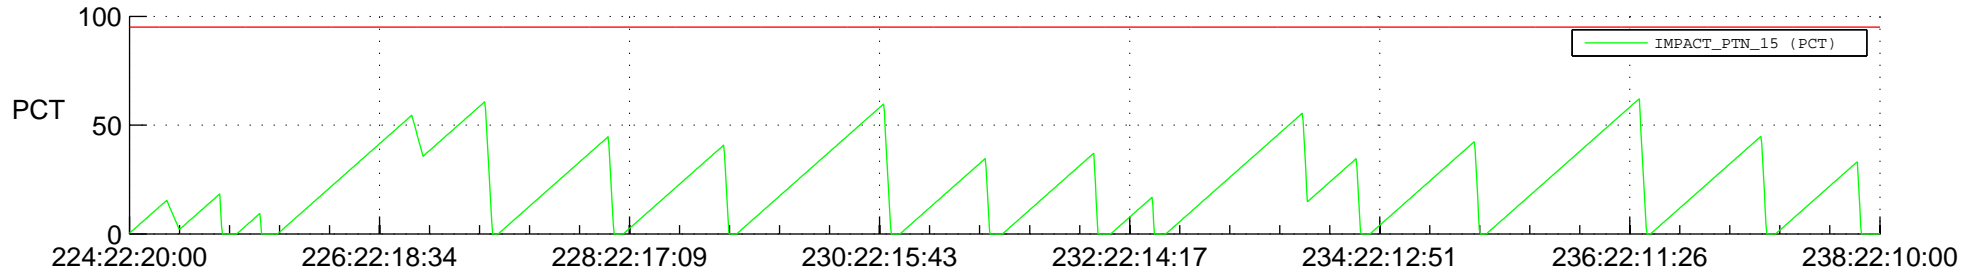

STEREO AHEAD SSR PCT Full Prediction

SWAVES_Percent_Full_Prediction

IMPACT_Percent_Full_Prediction

PLASTIC_Percent_Full_Prediction

Spacecraft_DownLink_Rate