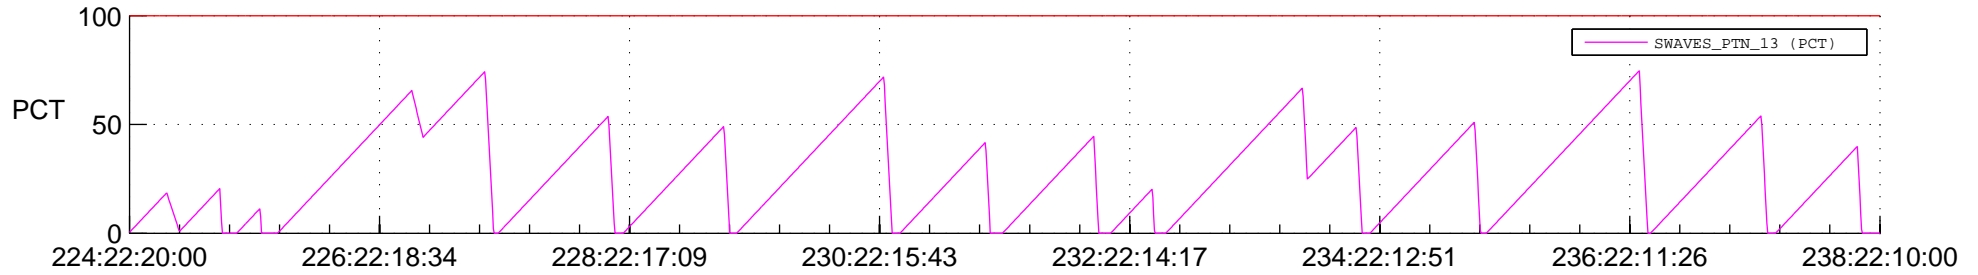

STEREO AHEAD SSR PCT Full Prediction

SWAVES_Percent_Full_Prediction

IMPACT_Percent_Full_Prediction

PLASTIC_Percent_Full_Prediction

Spacecraft_DownLink_Rate