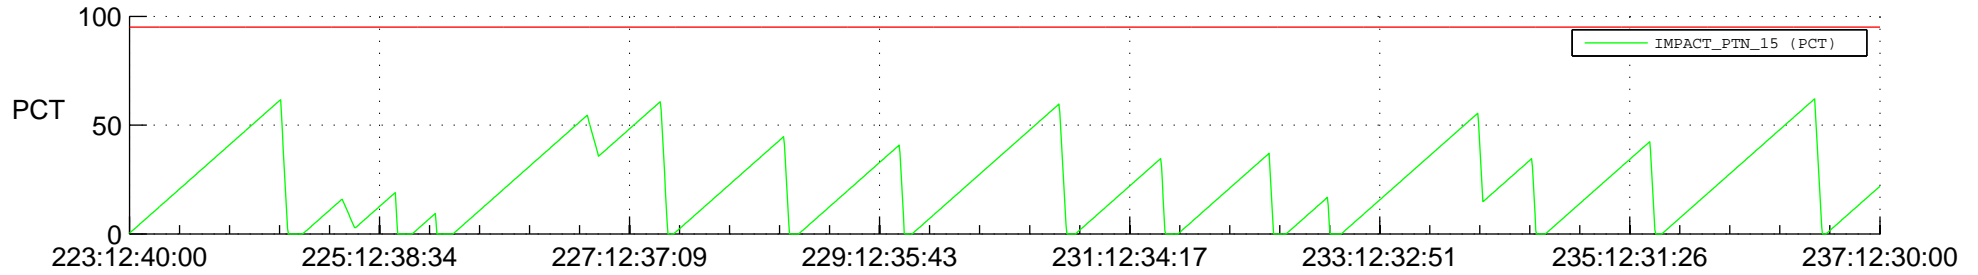

STEREO AHEAD SSR PCT Full Prediction

SWAVES_Percent_Full_Prediction

IMPACT_Percent_Full_Prediction

PLASTIC_Percent_Full_Prediction

Spacecraft_DownLink_Rate