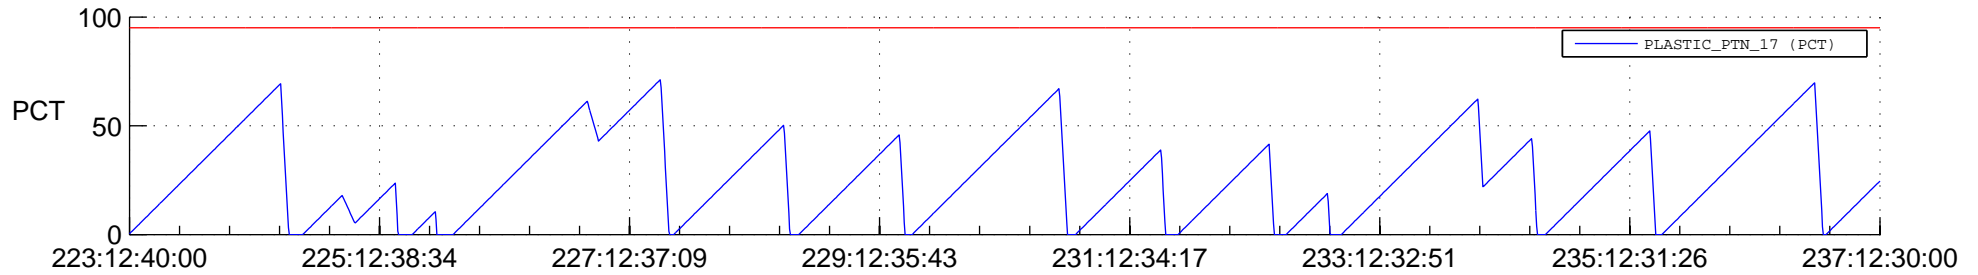

STEREO AHEAD SSR PCT Full Prediction

SWAVES_Percent_Full_Prediction

IMPACT_Percent_Full_Prediction

PLASTIC_Percent_Full_Prediction

Spacecraft_DownLink_Rate