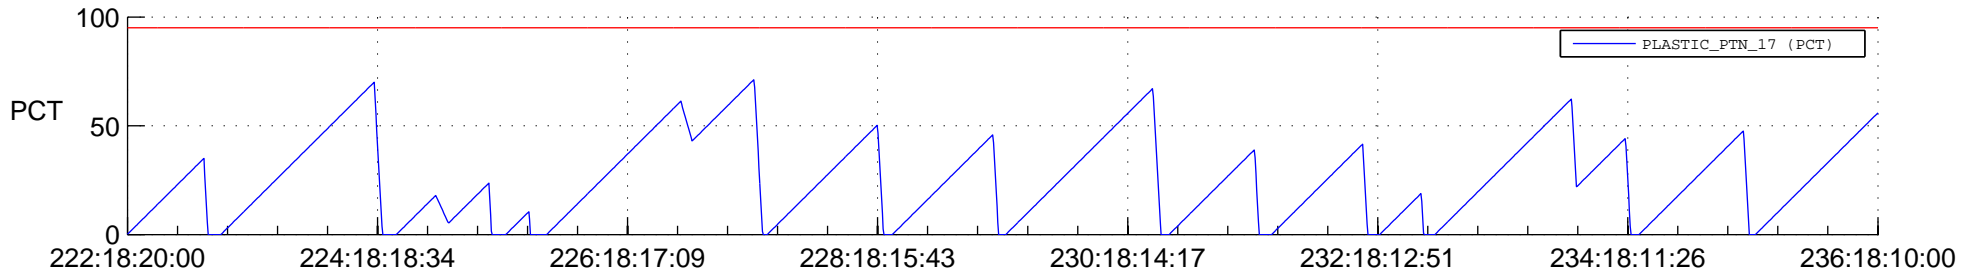

# STEREO AHEAD SSR PCT Full Prediction

## SWAVES\_Percent\_Full\_Prediction

## Spacecraft\_DownLink\_Rate

Ground Time (2017:222:18:20:00.000 -2017:236:18:10:00.000)