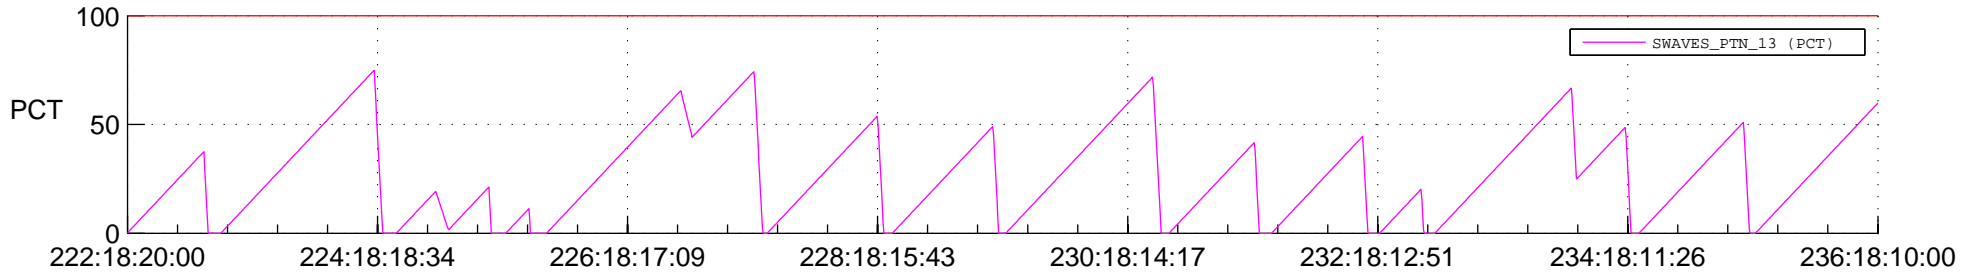

## SWAVES\_Percent\_Full\_Prediction

## Spacecraft\_DownLink\_Rate

Ground Time (2017:222:18:20:00.000 -2017:236:18:10:00.000)