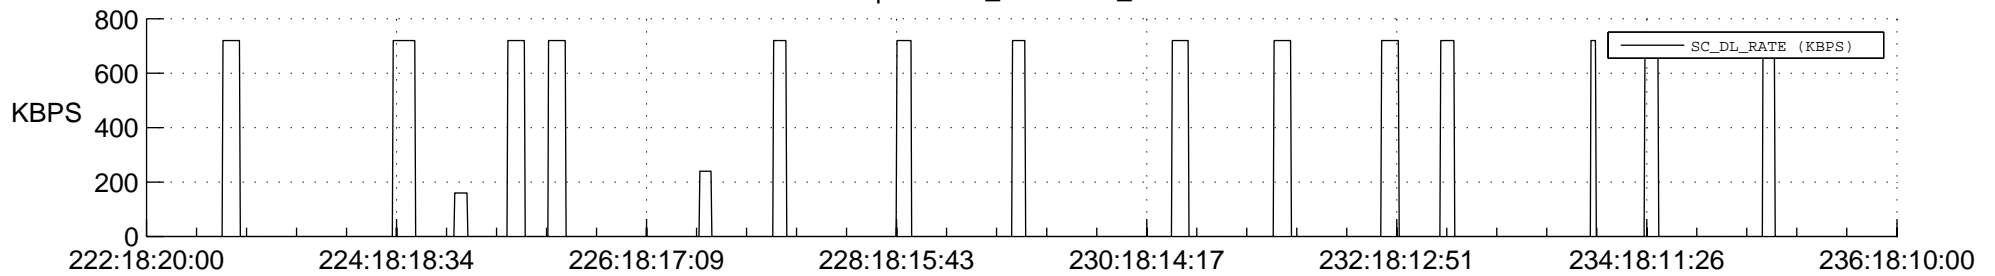

## Spacecraft\_DownLink\_Rate

Ground Time (2017:222:18:20:00.000 -2017:236:18:10:00.000)