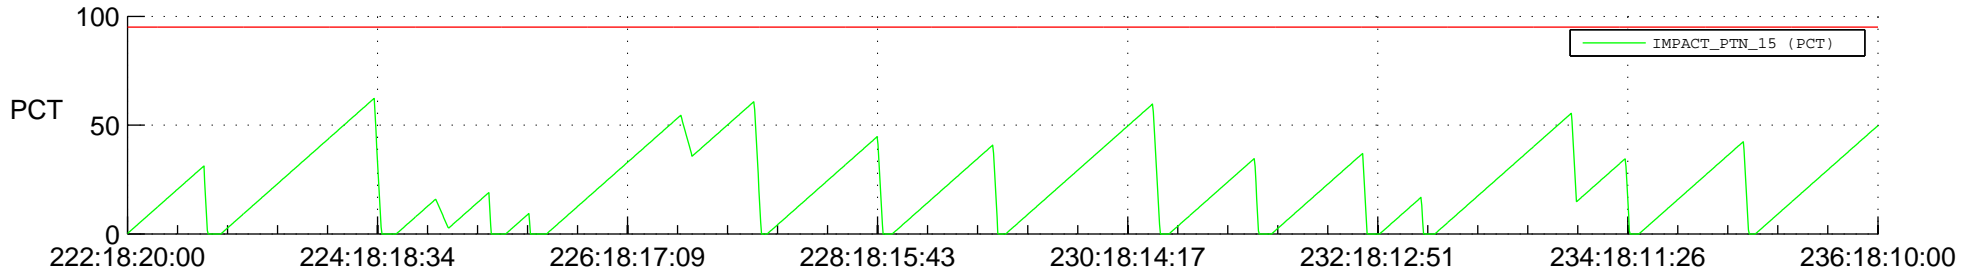

IMPACT_Percent_Full_Prediction