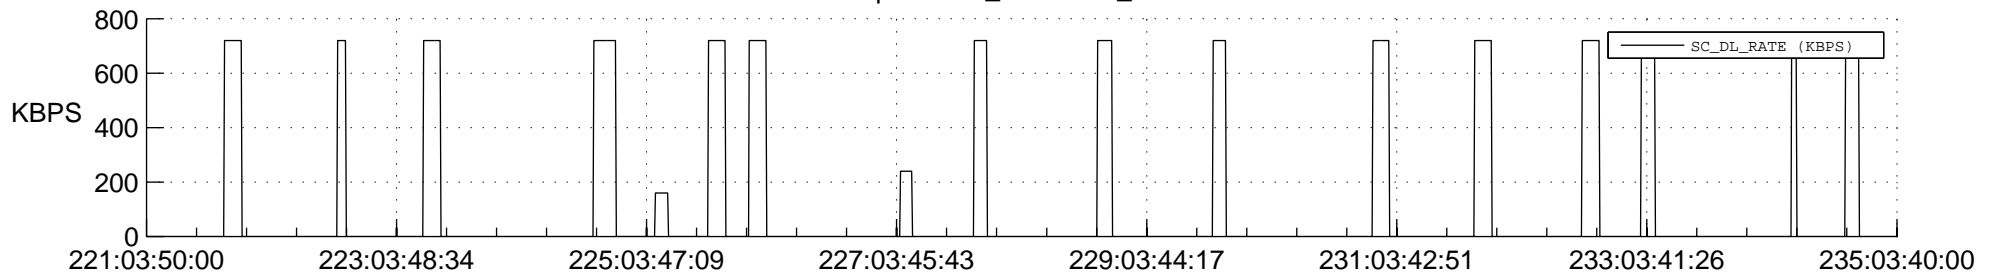

STEREO AHEAD SSR PCT Full Prediction

SWAVES_Percent_Full_Prediction

IMPACT_Percent_Full_Prediction

PLASTIC_Percent_Full_Prediction

Spacecraft_DownLink_Rate

Ground Time (2017:221:03:50:00.000 -2017:235:03:40:00.000)