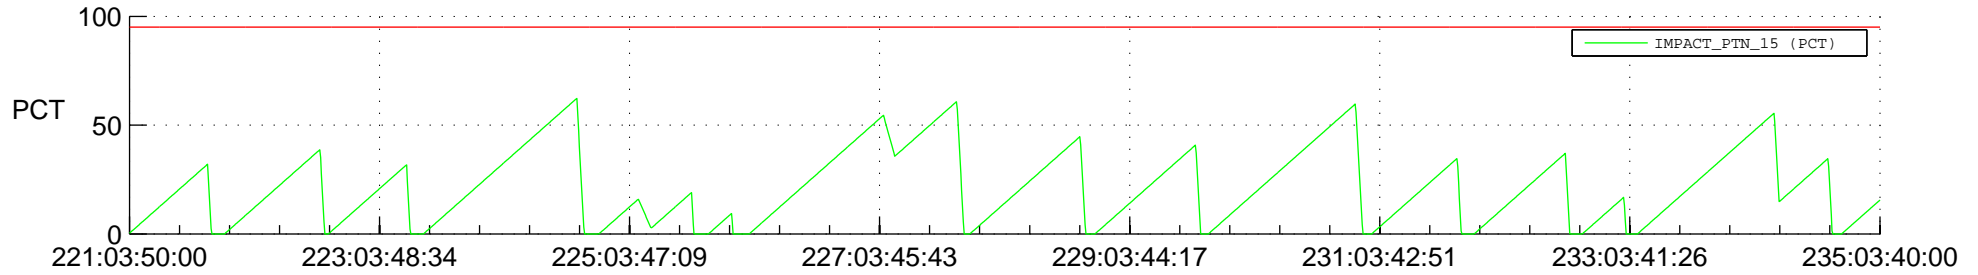

STEREO AHEAD SSR PCT Full Prediction

SWAVES_Percent_Full_Prediction

IMPACT_Percent_Full_Prediction

PLASTIC_Percent_Full_Prediction

Spacecraft_DownLink_Rate

Ground Time (2017:221:03:50:00.000 -2017:235:03:40:00.000)