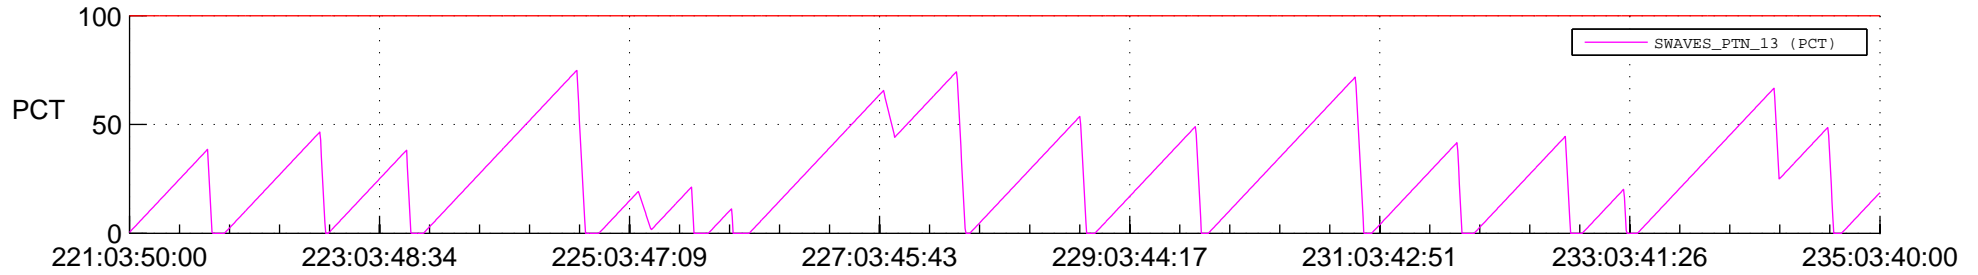

STEREO AHEAD SSR PCT Full Prediction

SWAVES_Percent_Full_Prediction

IMPACT_Percent_Full_Prediction

PLASTIC_Percent_Full_Prediction

Spacecraft_DownLink_Rate

Ground Time (2017:221:03:50:00.000 -2017:235:03:40:00.000)