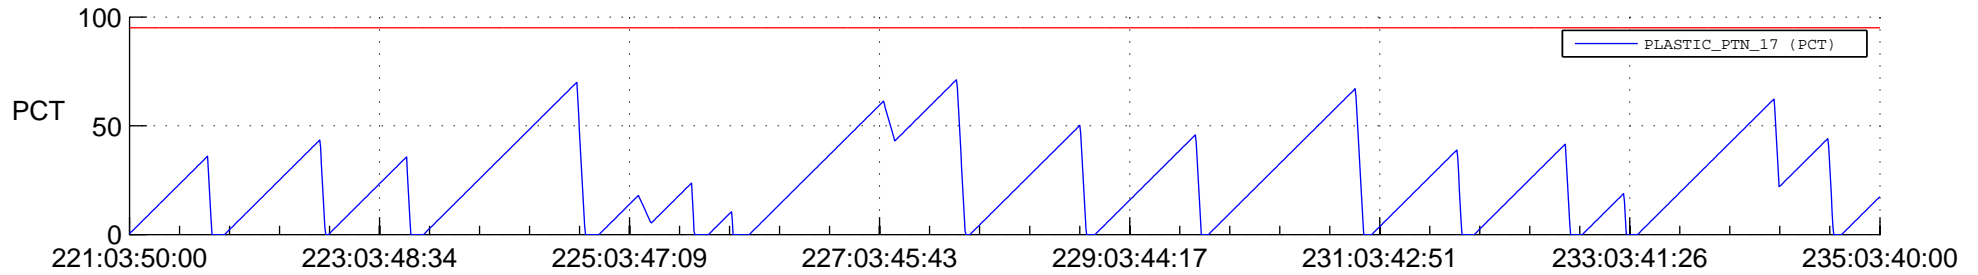

STEREO AHEAD SSR PCT Full Prediction

SWAVES_Percent_Full_Prediction

IMPACT_Percent_Full_Prediction

PLASTIC_Percent_Full_Prediction

Spacecraft_DownLink_Rate

Ground Time (2017:221:03:50:00.000 -2017:235:03:40:00.000)