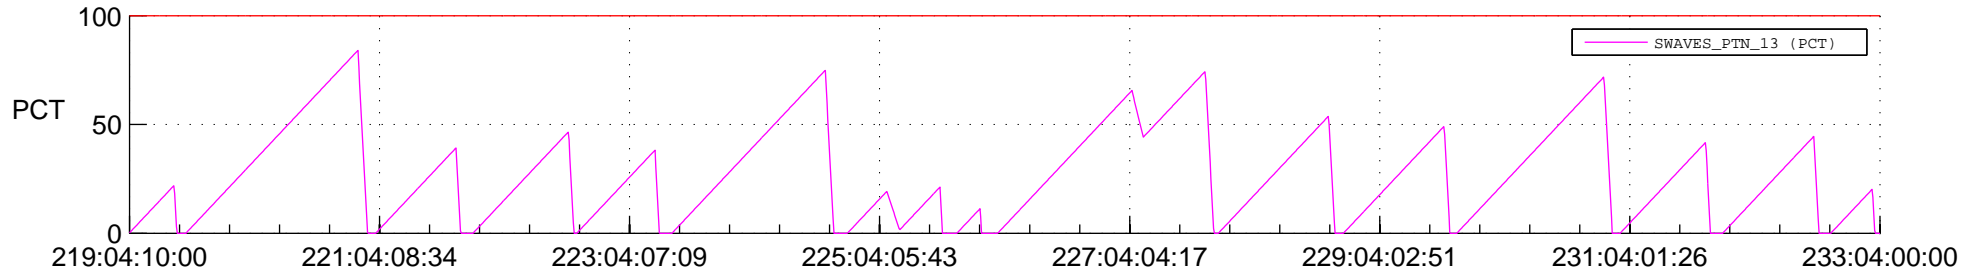

STEREO AHEAD SSR PCT Full Prediction

SWAVES_Percent_Full_Prediction

IMPACT_Percent_Full_Prediction

PLASTIC_Percent_Full_Prediction

Spacecraft_DownLink_Rate

Ground Time (2017:219:04:10:00.000 -2017:233:04:00:00.000)