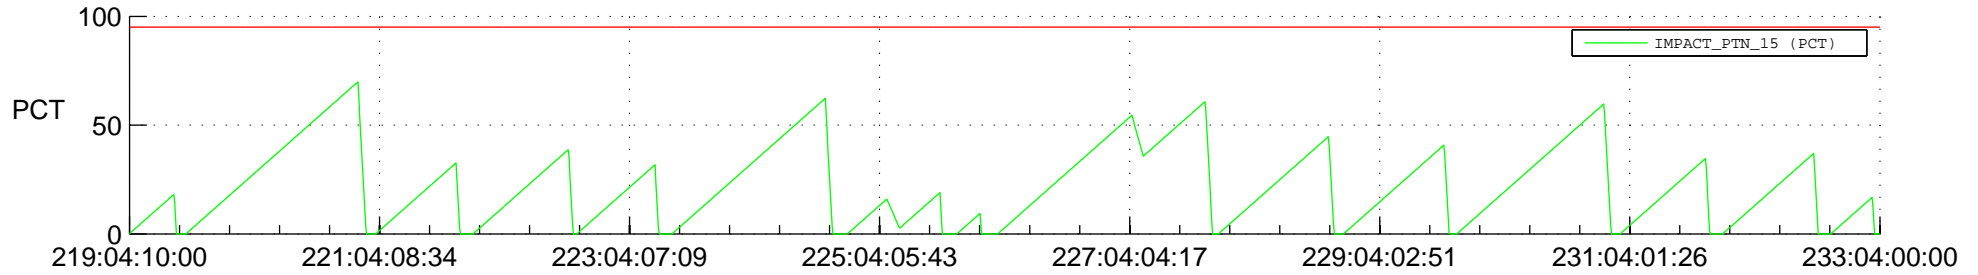

STEREO AHEAD SSR PCT Full Prediction

SWAVES_Percent_Full_Prediction

IMPACT_Percent_Full_Prediction

PLASTIC_Percent_Full_Prediction

Spacecraft_DownLink_Rate

Ground Time (2017:219:04:10:00.000 -2017:233:04:00:00.000)