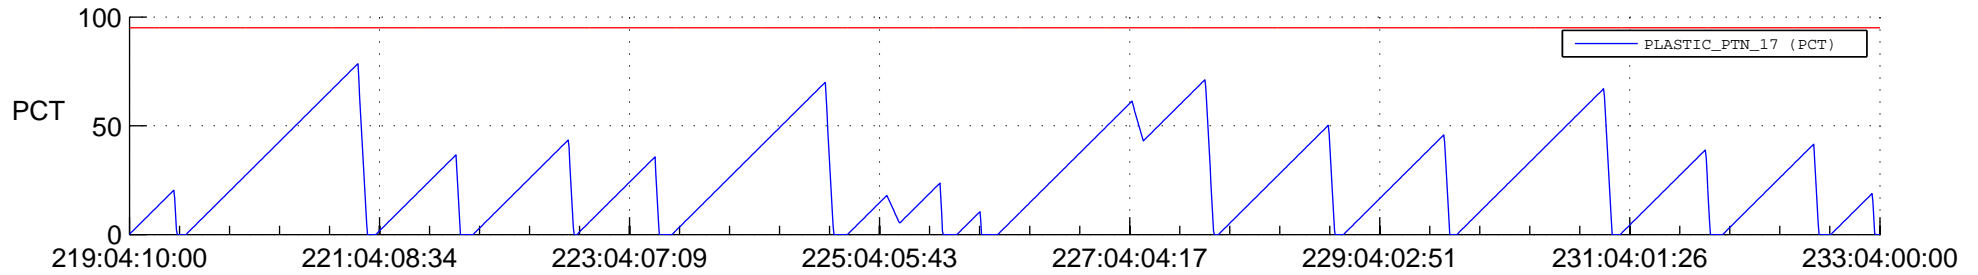

STEREO AHEAD SSR PCT Full Prediction

SWAVES_Percent_Full_Prediction

IMPACT_Percent_Full_Prediction

PLASTIC_Percent_Full_Prediction

Spacecraft_DownLink_Rate

Ground Time (2017:219:04:10:00.000 -2017:233:04:00:00.000)