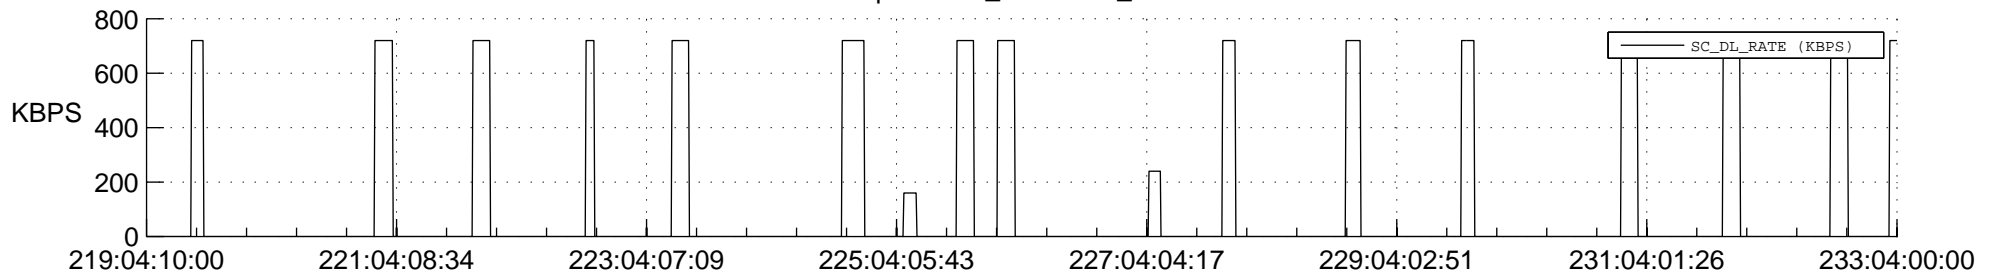

STEREO AHEAD SSR PCT Full Prediction

SWAVES_Percent_Full_Prediction

IMPACT_Percent_Full_Prediction

PLASTIC_Percent_Full_Prediction

Spacecraft_DownLink_Rate

Ground Time (2017:219:04:10:00.000 -2017:233:04:00:00.000)