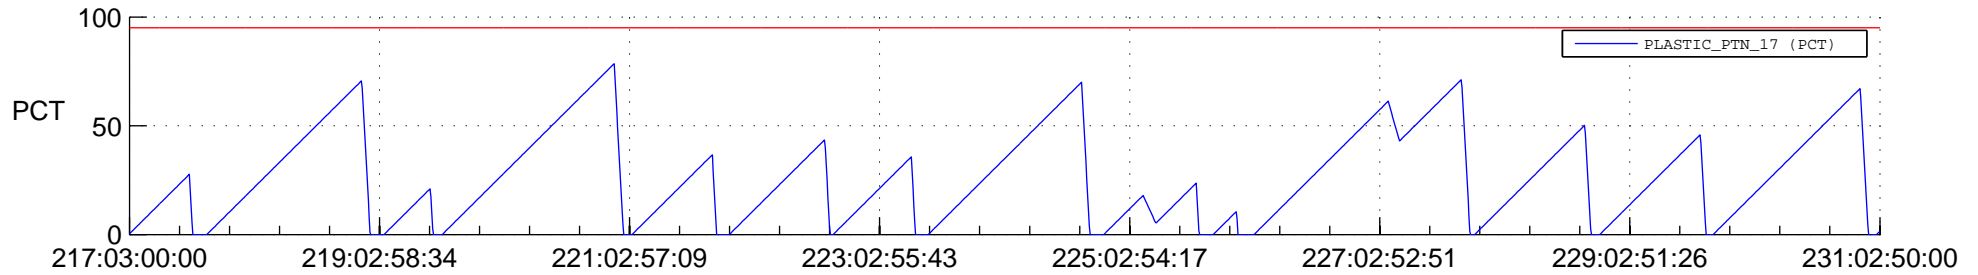

STEREO AHEAD SSR PCT Full Prediction

SWAVES_Percent_Full_Prediction

IMPACT_Percent_Full_Prediction

PLASTIC_Percent_Full_Prediction

Spacecraft_DownLink_Rate

Ground Time (2017:217:03:00:00.000 -2017:231:02:50:00.000)