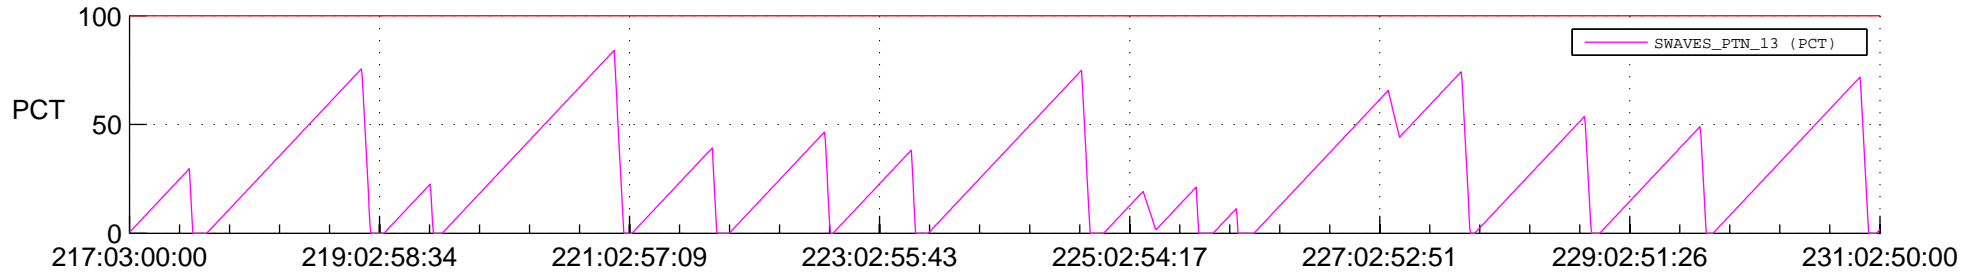

STEREO AHEAD SSR PCT Full Prediction

SWAVES_Percent_Full_Prediction

IMPACT_Percent_Full_Prediction

PLASTIC_Percent_Full_Prediction

Spacecraft_DownLink_Rate

Ground Time (2017:217:03:00:00.000 -2017:231:02:50:00.000)