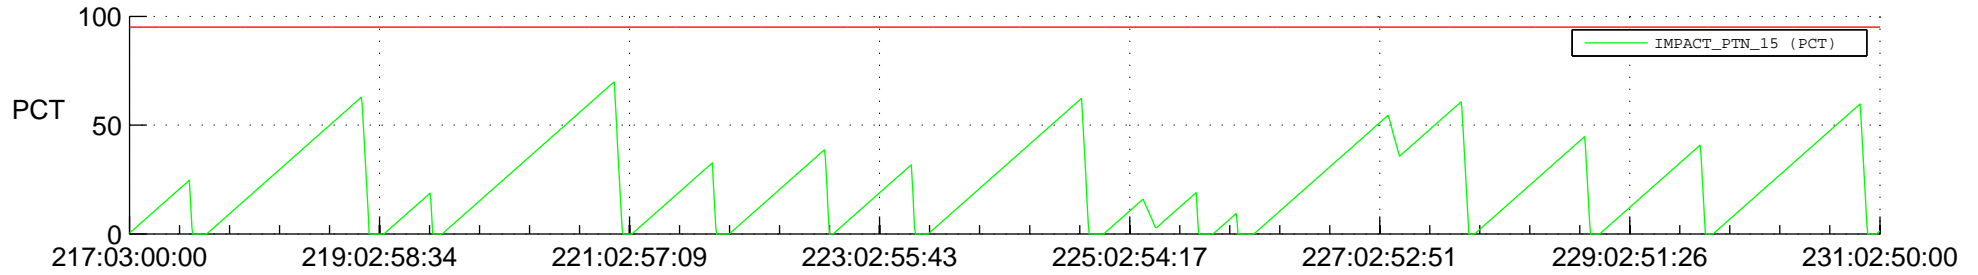

STEREO AHEAD SSR PCT Full Prediction

SWAVES_Percent_Full_Prediction

IMPACT_Percent_Full_Prediction

PLASTIC_Percent_Full_Prediction

Spacecraft_DownLink_Rate

Ground Time (2017:217:03:00:00.000 -2017:231:02:50:00.000)