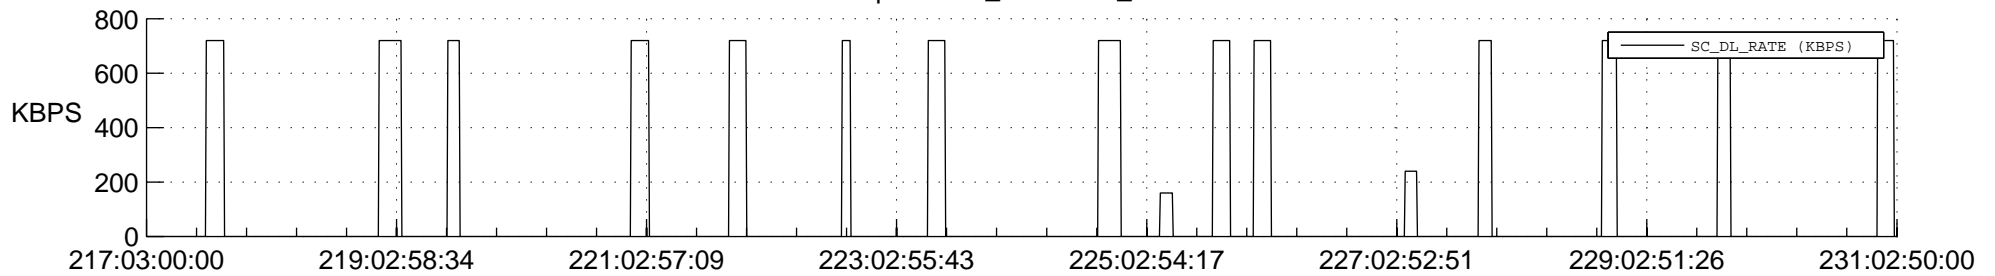

STEREO AHEAD SSR PCT Full Prediction

SWAVES_Percent_Full_Prediction

IMPACT_Percent_Full_Prediction

PLASTIC_Percent_Full_Prediction

Spacecraft_DownLink_Rate

Ground Time (2017:217:03:00:00.000 -2017:231:02:50:00.000)