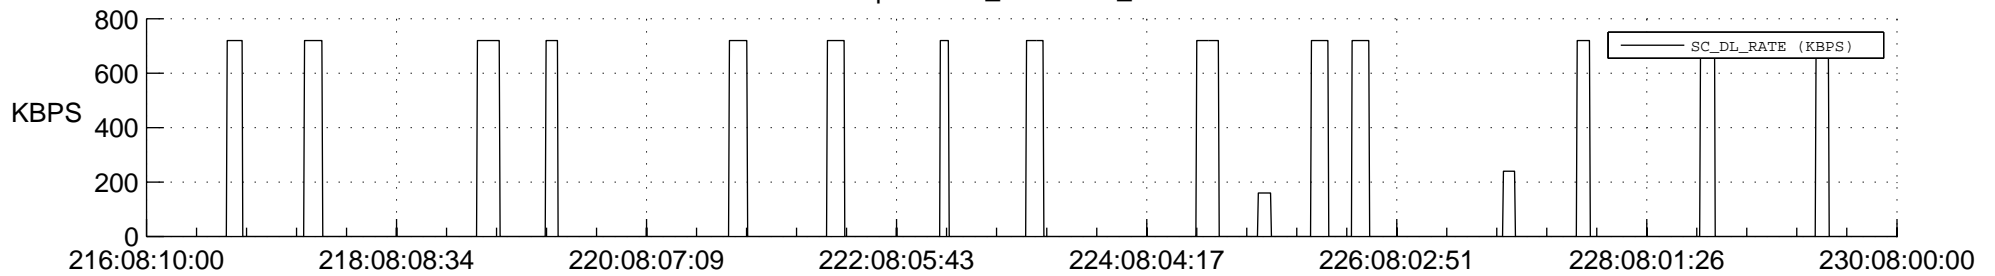

STEREO AHEAD SSR PCT Full Prediction

SWAVES_Percent_Full_Prediction

IMPACT_Percent_Full_Prediction

PLASTIC_Percent_Full_Prediction

Spacecraft_DownLink_Rate

Ground Time (2017:216:08:10:00.000 -2017:230:08:00:00.000)