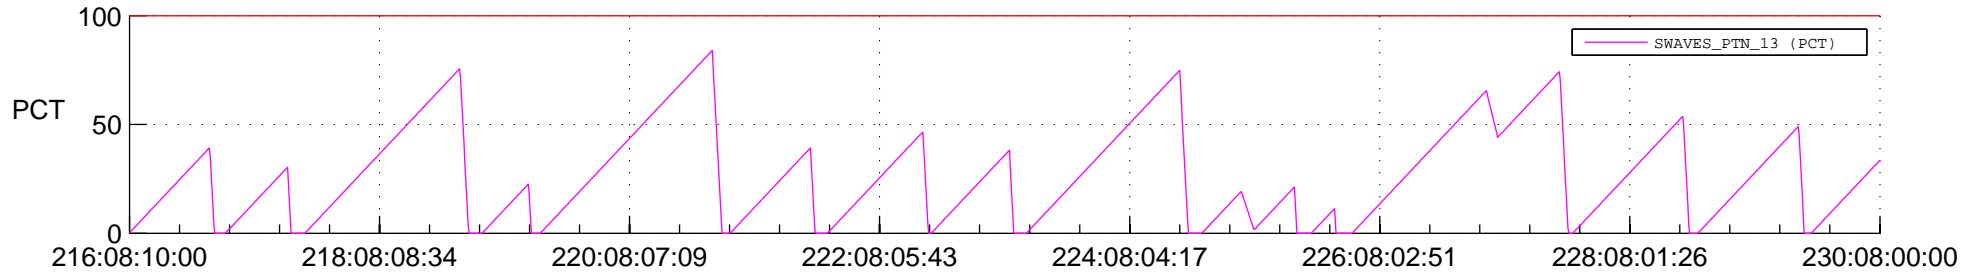

STEREO AHEAD SSR PCT Full Prediction

SWAVES_Percent_Full_Prediction

IMPACT_Percent_Full_Prediction

PLASTIC_Percent_Full_Prediction

Spacecraft_DownLink_Rate

Ground Time (2017:216:08:10:00.000 -2017:230:08:00:00.000)