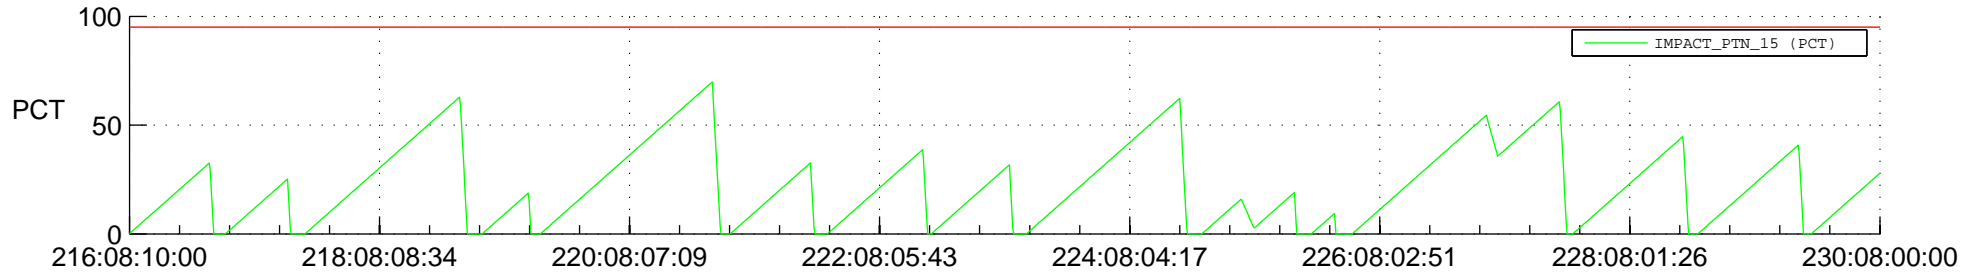

STEREO AHEAD SSR PCT Full Prediction

SWAVES_Percent_Full_Prediction

IMPACT_Percent_Full_Prediction

PLASTIC_Percent_Full_Prediction

Spacecraft_DownLink_Rate

Ground Time (2017:216:08:10:00.000 -2017:230:08:00:00.000)