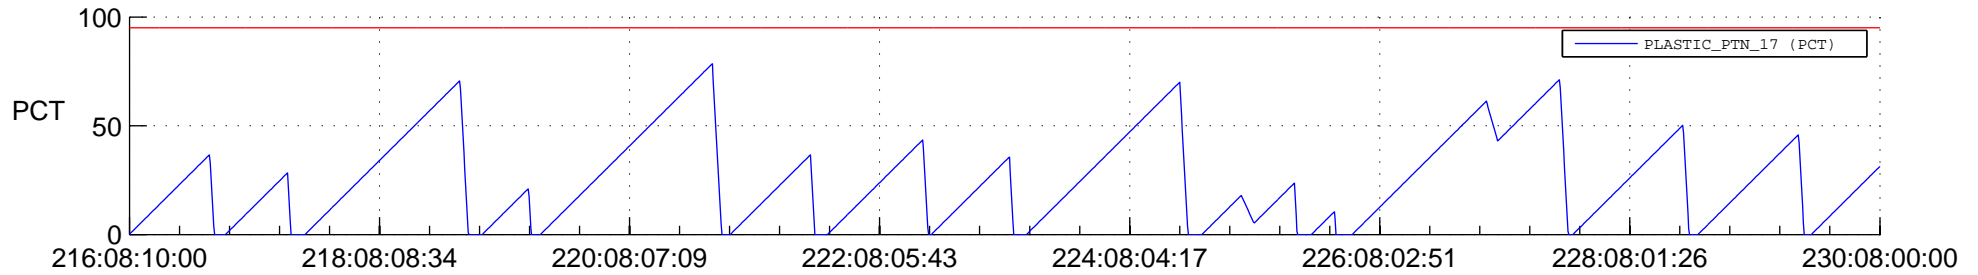

STEREO AHEAD SSR PCT Full Prediction

SWAVES_Percent_Full_Prediction

IMPACT_Percent_Full_Prediction

PLASTIC_Percent_Full_Prediction

Spacecraft_DownLink_Rate

Ground Time (2017:216:08:10:00.000 -2017:230:08:00:00.000)