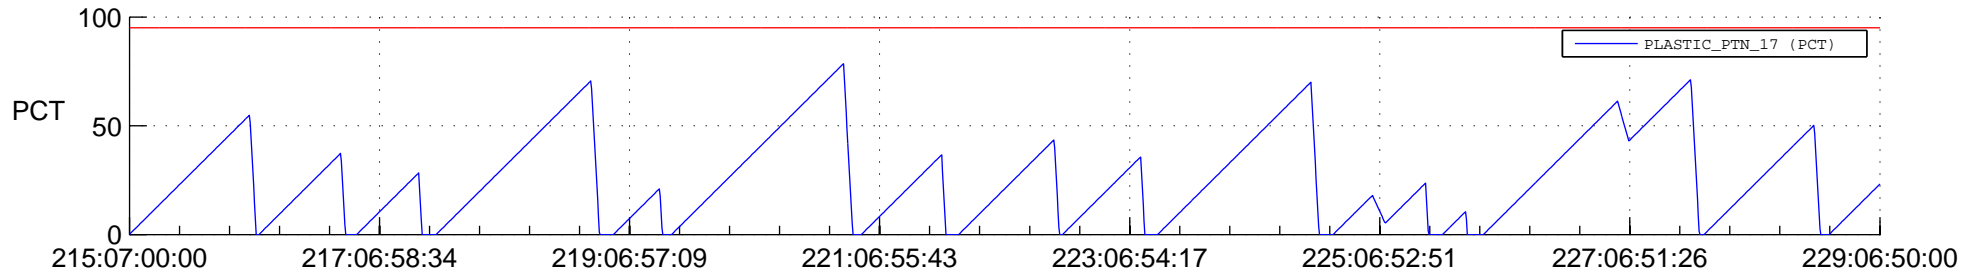

STEREO AHEAD SSR PCT Full Prediction

SWAVES_Percent_Full_Prediction

IMPACT_Percent_Full_Prediction

PLASTIC_Percent_Full_Prediction

Spacecraft_DownLink_Rate

Ground Time (2017:215:07:00:00.000 -2017:229:06:50:00.000)