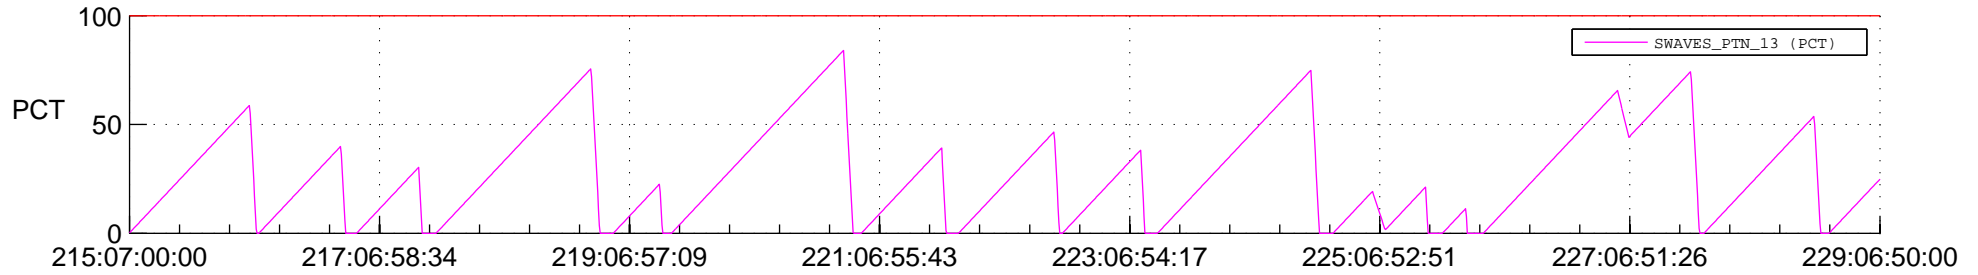

STEREO AHEAD SSR PCT Full Prediction

SWAVES_Percent_Full_Prediction

IMPACT_Percent_Full_Prediction

PLASTIC_Percent_Full_Prediction

Spacecraft_DownLink_Rate

Ground Time (2017:215:07:00:00.000 -2017:229:06:50:00.000)