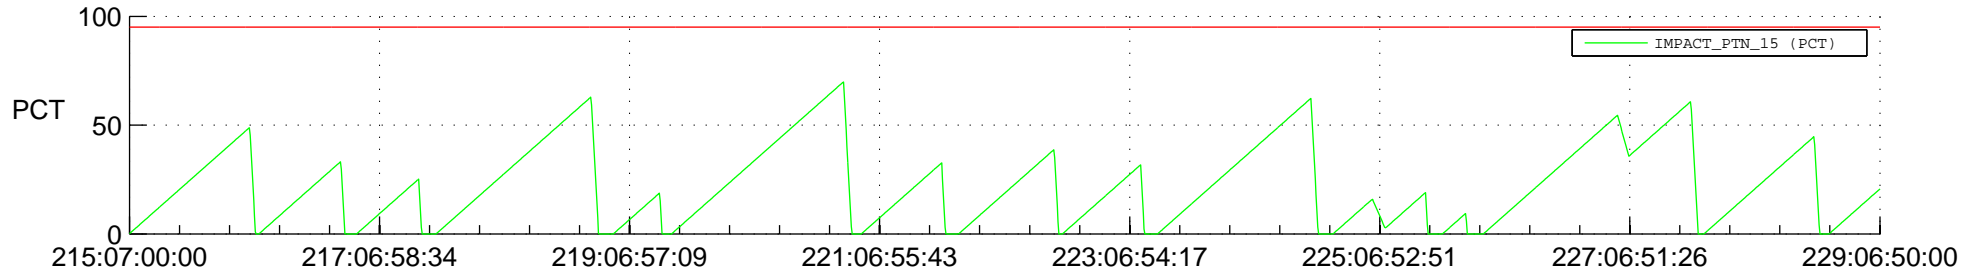

STEREO AHEAD SSR PCT Full Prediction

SWAVES_Percent_Full_Prediction

IMPACT_Percent_Full_Prediction

PLASTIC_Percent_Full_Prediction

Spacecraft_DownLink_Rate

Ground Time (2017:215:07:00:00.000 -2017:229:06:50:00.000)