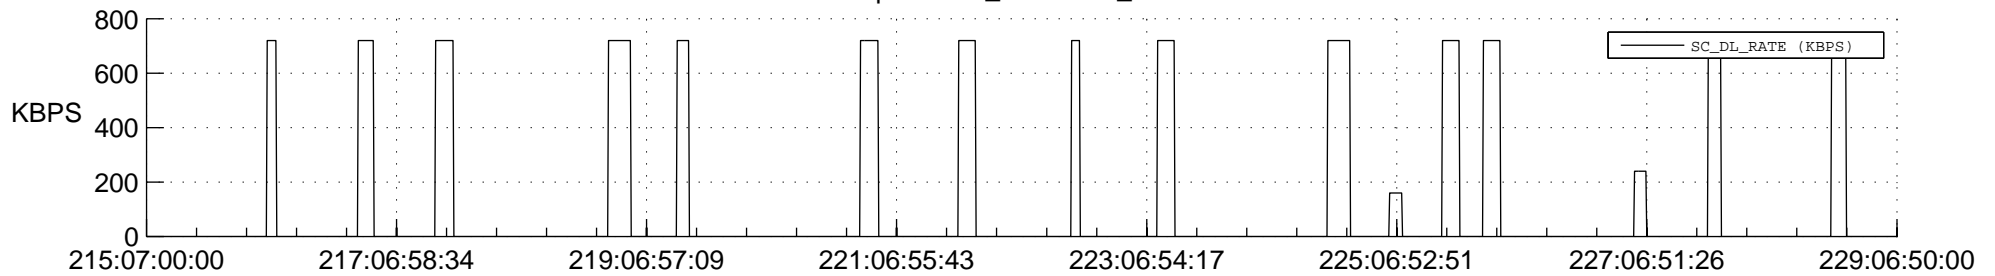

STEREO AHEAD SSR PCT Full Prediction

SWAVES_Percent_Full_Prediction

IMPACT_Percent_Full_Prediction

PLASTIC_Percent_Full_Prediction

Spacecraft_DownLink_Rate

Ground Time (2017:215:07:00:00.000 -2017:229:06:50:00.000)