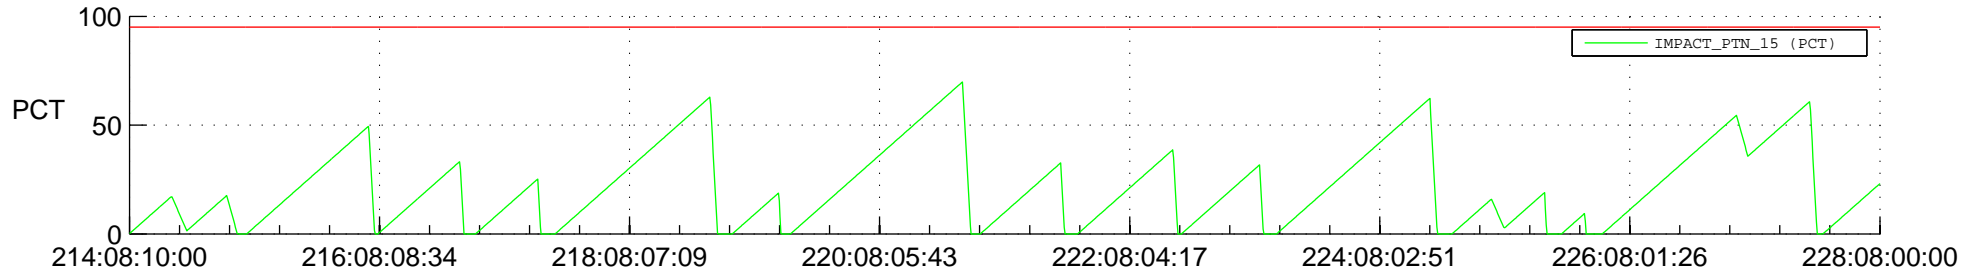

STEREO AHEAD SSR PCT Full Prediction

SWAVES_Percent_Full_Prediction

IMPACT_Percent_Full_Prediction

PLASTIC_Percent_Full_Prediction

Spacecraft_DownLink_Rate

Ground Time (2017:214:08:10:00.000 -2017:228:08:00:00.000)