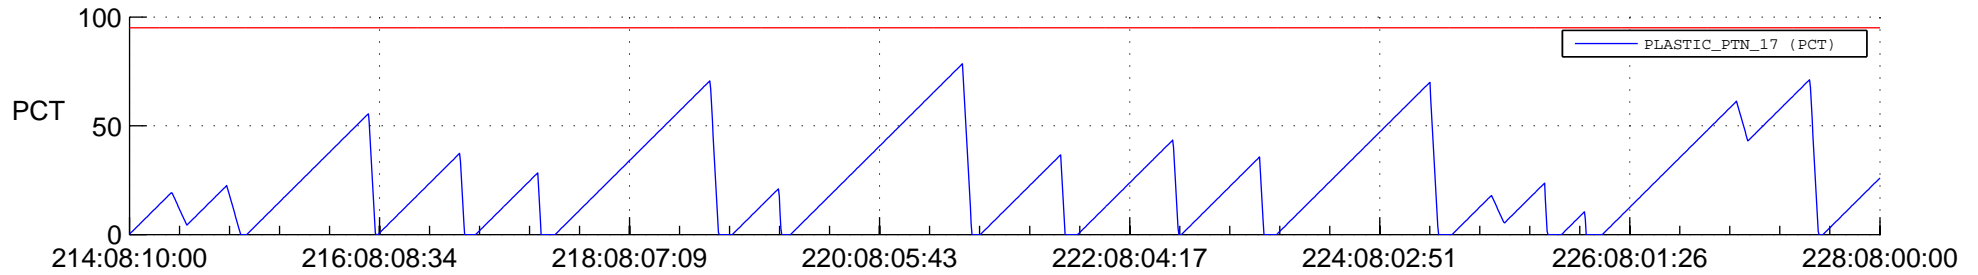

STEREO AHEAD SSR PCT Full Prediction

SWAVES_Percent_Full_Prediction

IMPACT_Percent_Full_Prediction

PLASTIC_Percent_Full_Prediction

Spacecraft_DownLink_Rate

Ground Time (2017:214:08:10:00.000 -2017:228:08:00:00.000)