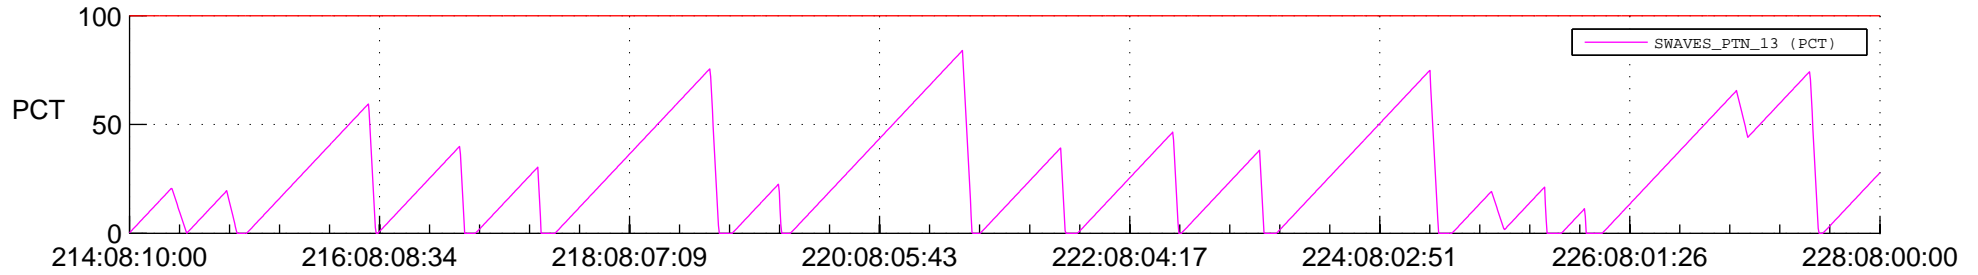

STEREO AHEAD SSR PCT Full Prediction

SWAVES_Percent_Full_Prediction

IMPACT_Percent_Full_Prediction

PLASTIC_Percent_Full_Prediction

Spacecraft_DownLink_Rate

Ground Time (2017:214:08:10:00.000 -2017:228:08:00:00.000)