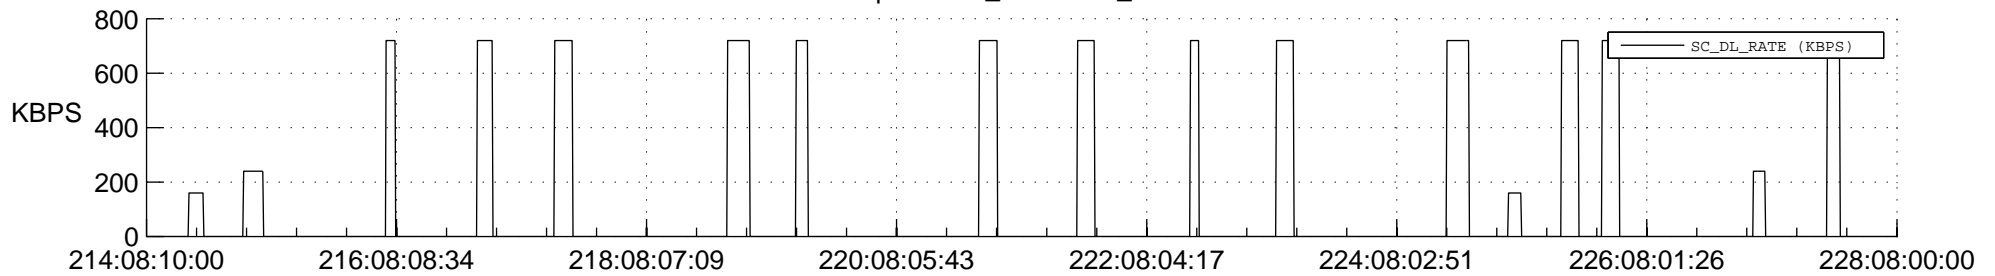

STEREO AHEAD SSR PCT Full Prediction

SWAVES_Percent_Full_Prediction

IMPACT_Percent_Full_Prediction

PLASTIC_Percent_Full_Prediction

Spacecraft_DownLink_Rate

Ground Time (2017:214:08:10:00.000 -2017:228:08:00:00.000)