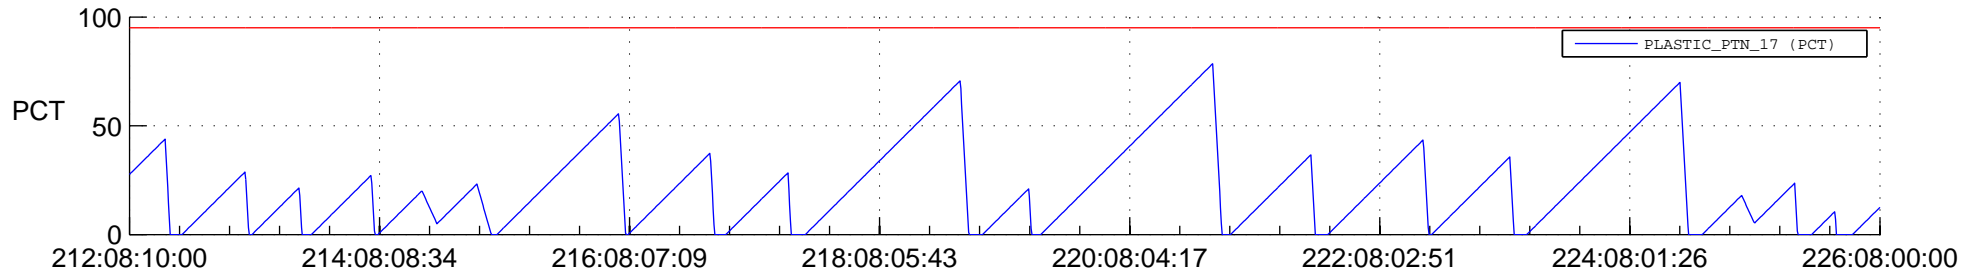

STEREO AHEAD SSR PCT Full Prediction

SWAVES_Percent_Full_Prediction

IMPACT_Percent_Full_Prediction

PLASTIC_Percent_Full_Prediction

Spacecraft_DownLink_Rate

Ground Time (2017:212:08:10:00.000 -2017:226:08:00:00.000)