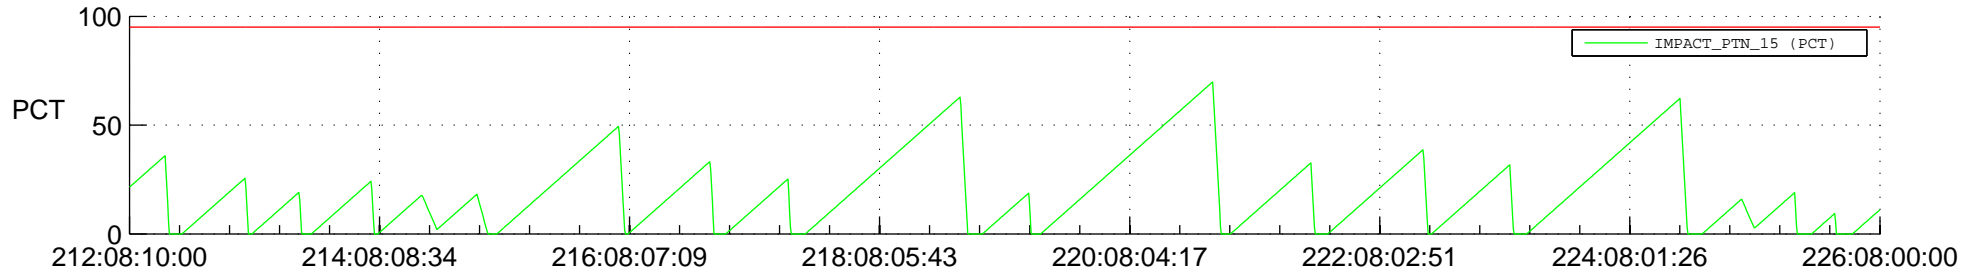

STEREO AHEAD SSR PCT Full Prediction

SWAVES_Percent_Full_Prediction

IMPACT_Percent_Full_Prediction

PLASTIC_Percent_Full_Prediction

Spacecraft_DownLink_Rate

Ground Time (2017:212:08:10:00.000 -2017:226:08:00:00.000)