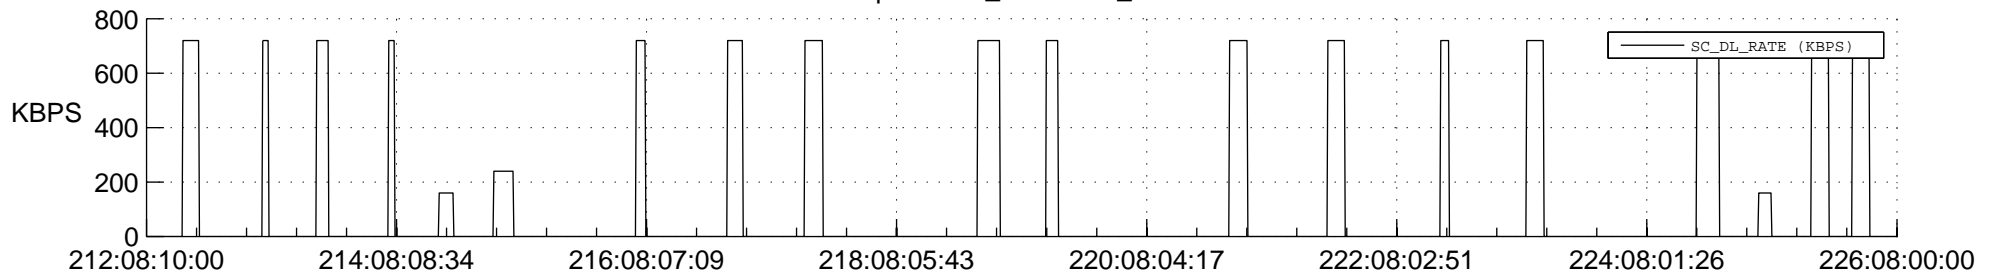

STEREO AHEAD SSR PCT Full Prediction

SWAVES_Percent_Full_Prediction

IMPACT_Percent_Full_Prediction

PLASTIC_Percent_Full_Prediction

Spacecraft_DownLink_Rate

Ground Time (2017:212:08:10:00.000 -2017:226:08:00:00.000)