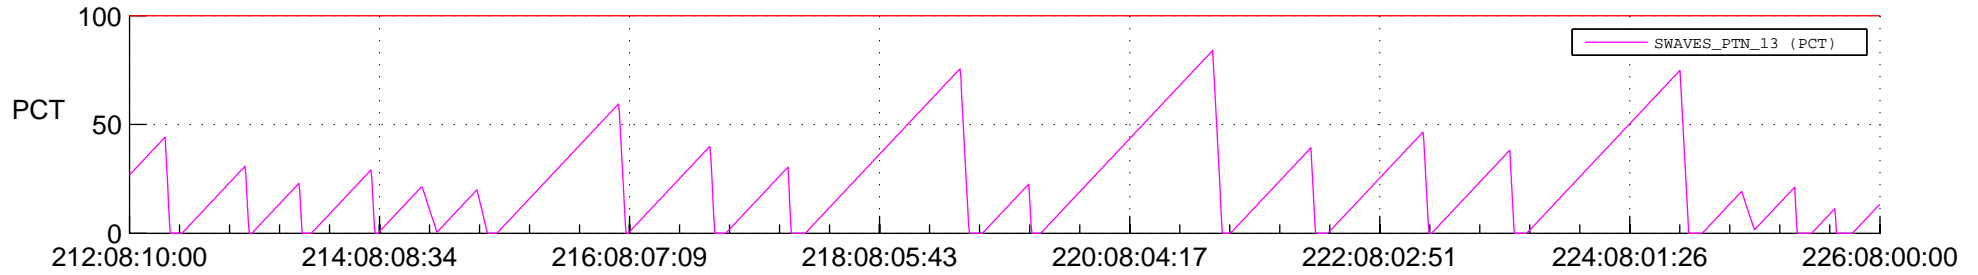

STEREO AHEAD SSR PCT Full Prediction

SWAVES_Percent_Full_Prediction

IMPACT_Percent_Full_Prediction

PLASTIC_Percent_Full_Prediction

Spacecraft_DownLink_Rate

Ground Time (2017:212:08:10:00.000 -2017:226:08:00:00.000)