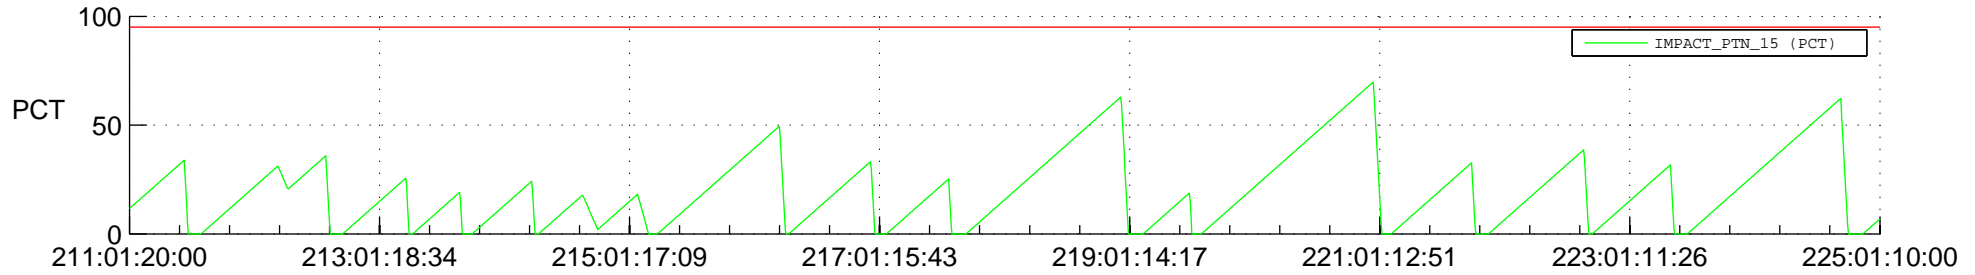

IMPACT_Percent_Full_Prediction