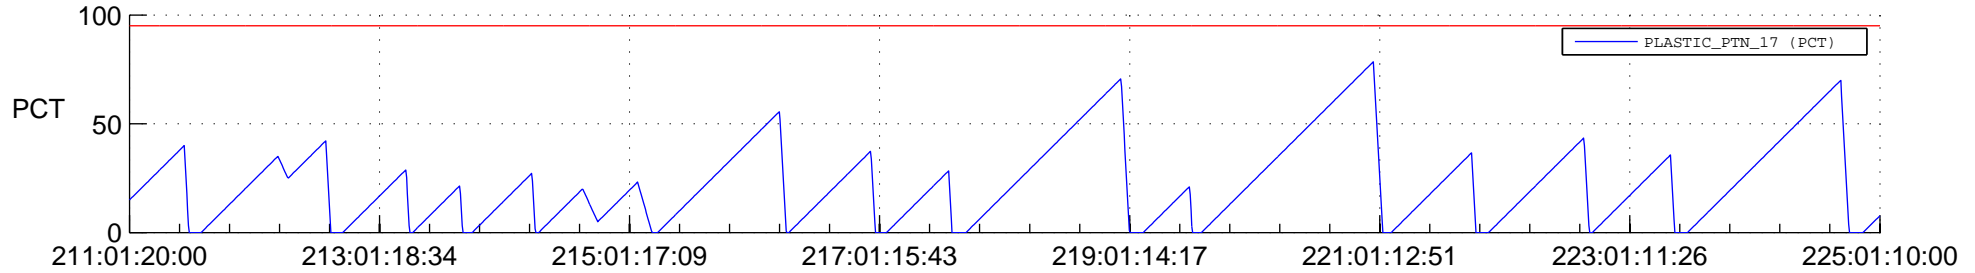

PLASTIC_Percent_Full_Prediction