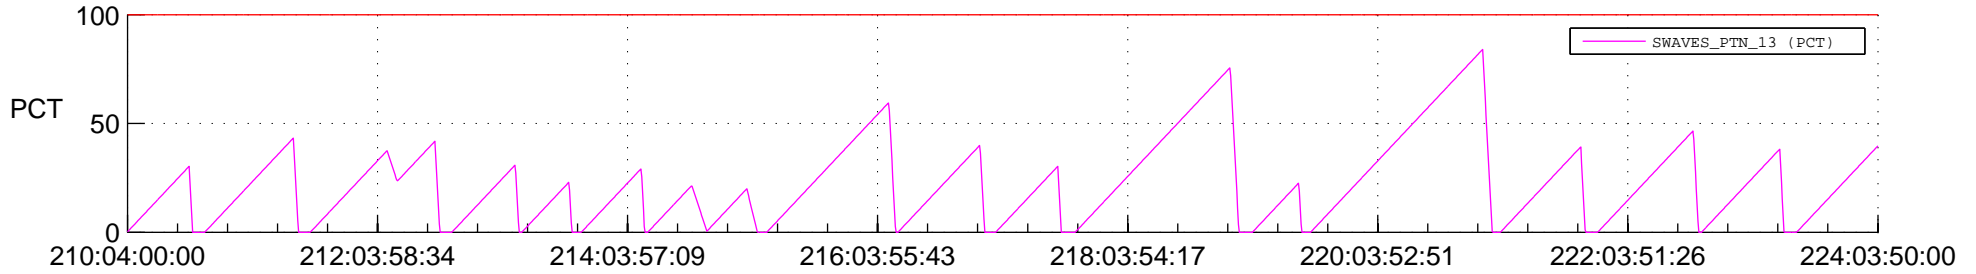

## SWAVES\_Percent\_Full\_Prediction

## Spacecraft\_DownLink\_Rate

Ground Time (2017:210:04:00:00.000 -2017:224:03:50:00.000)