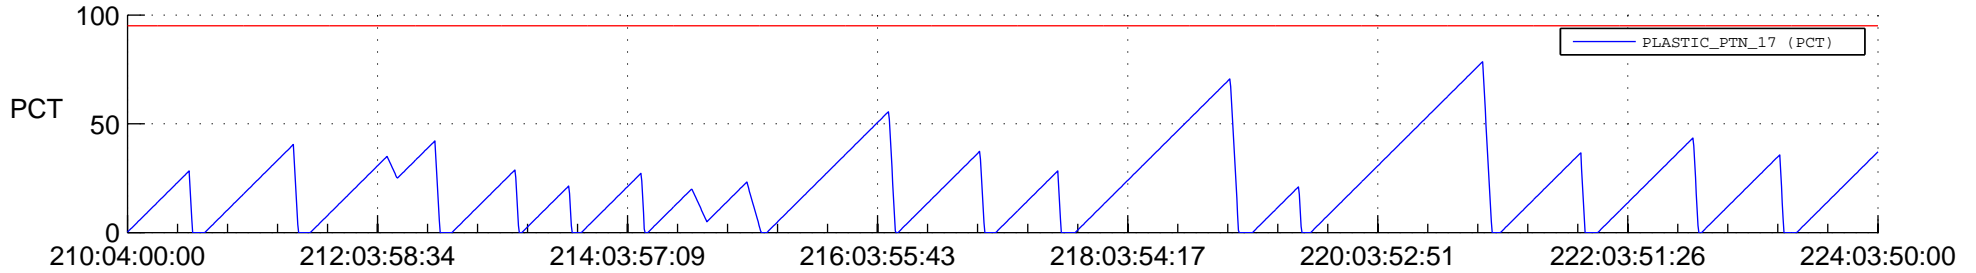

# STEREO AHEAD SSR PCT Full Prediction

## SWAVES\_Percent\_Full\_Prediction

## Spacecraft\_DownLink\_Rate

Ground Time (2017:210:04:00:00.000 -2017:224:03:50:00.000)