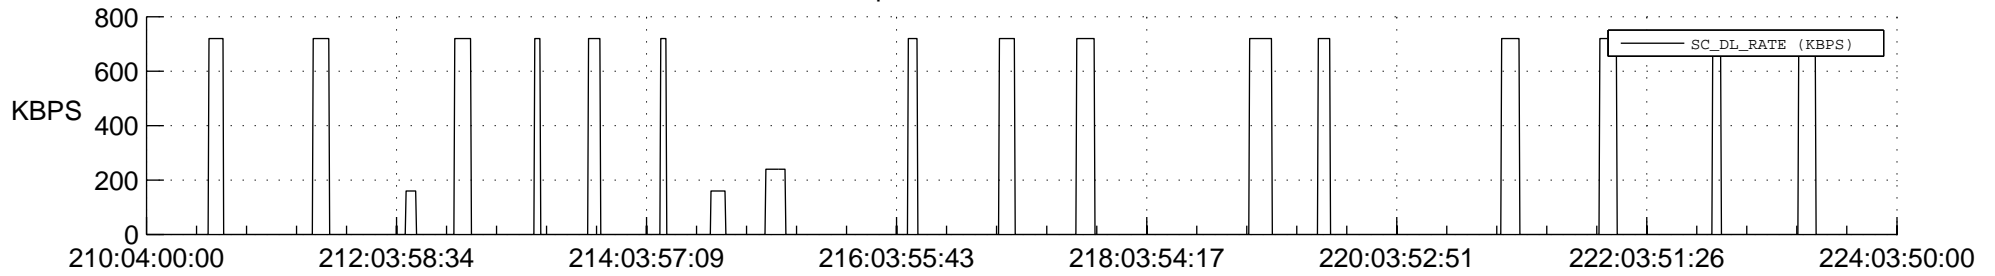

## Spacecraft\_DownLink\_Rate

Ground Time (2017:210:04:00:00.000 -2017:224:03:50:00.000)