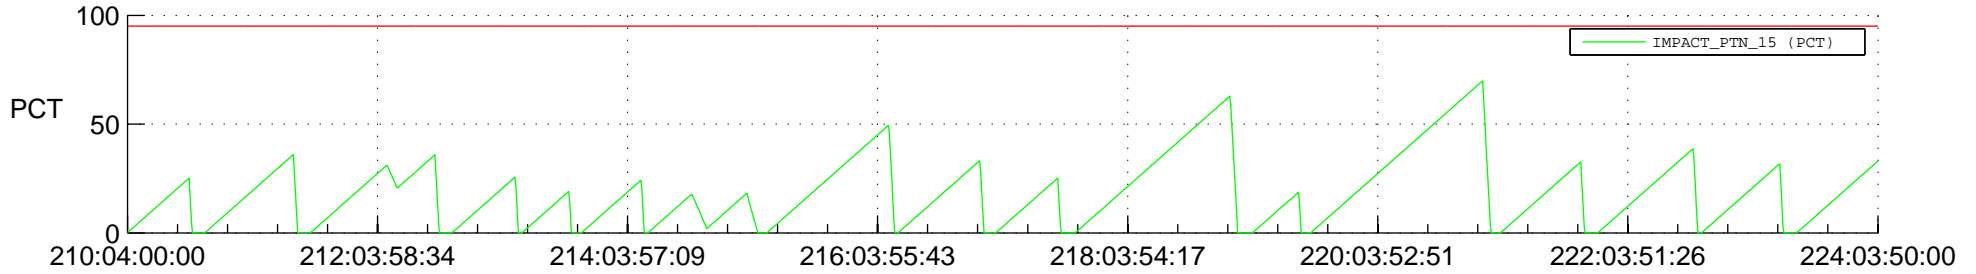

IMPACT_Percent_Full_Prediction