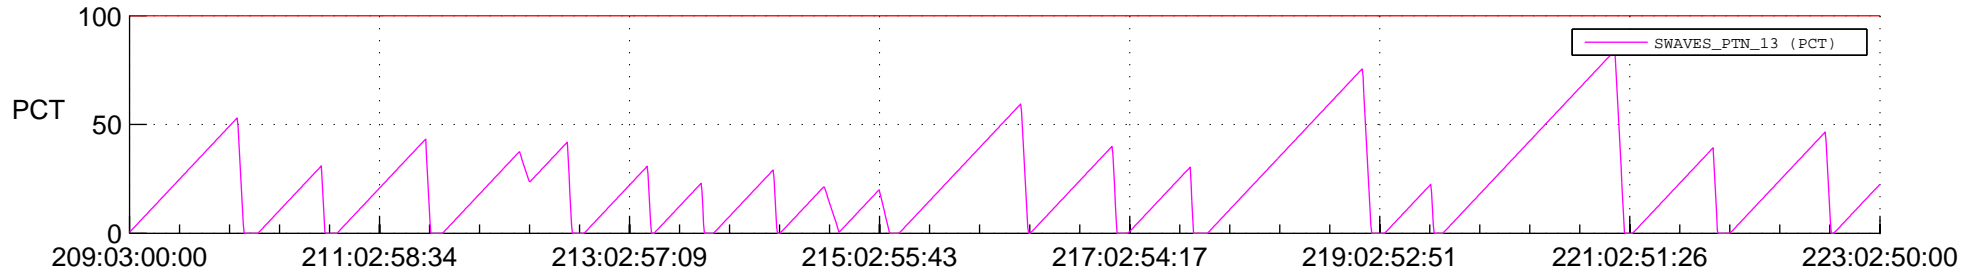

## SWAVES\_Percent\_Full\_Prediction

## Spacecraft\_DownLink\_Rate

Ground Time (2017:209:03:00:00.000 -2017:223:02:50:00.000)