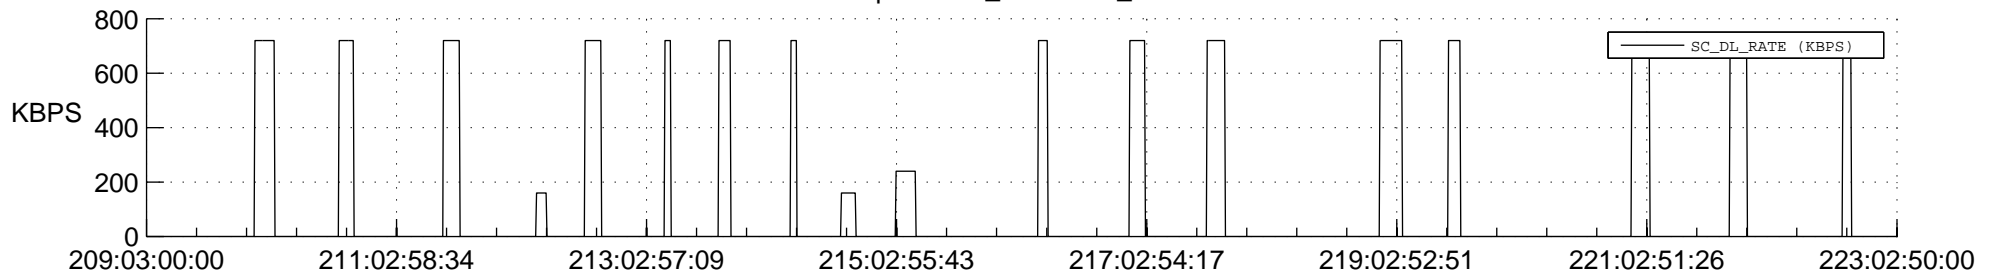

## Spacecraft\_DownLink\_Rate

Ground Time (2017:209:03:00:00.000 -2017:223:02:50:00.000)