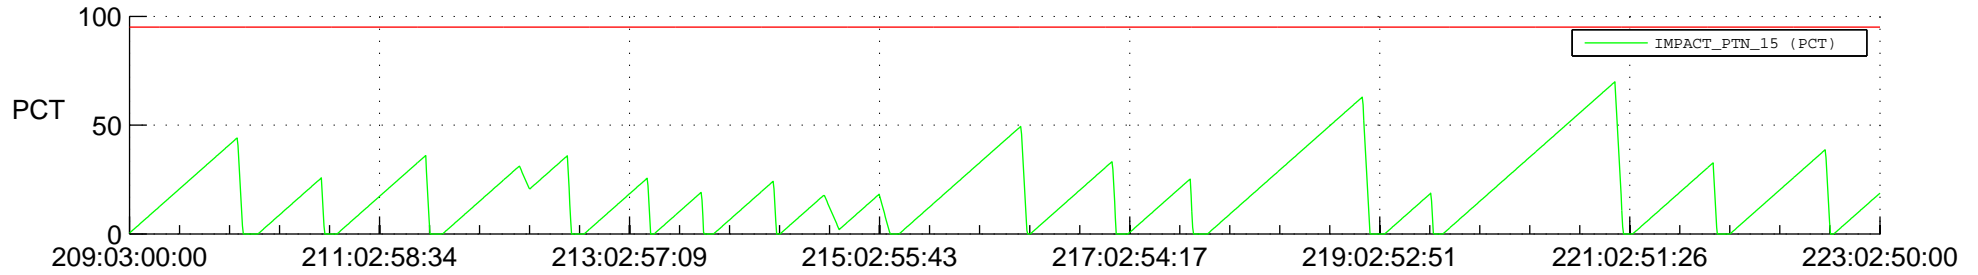

IMPACT_Percent_Full_Prediction