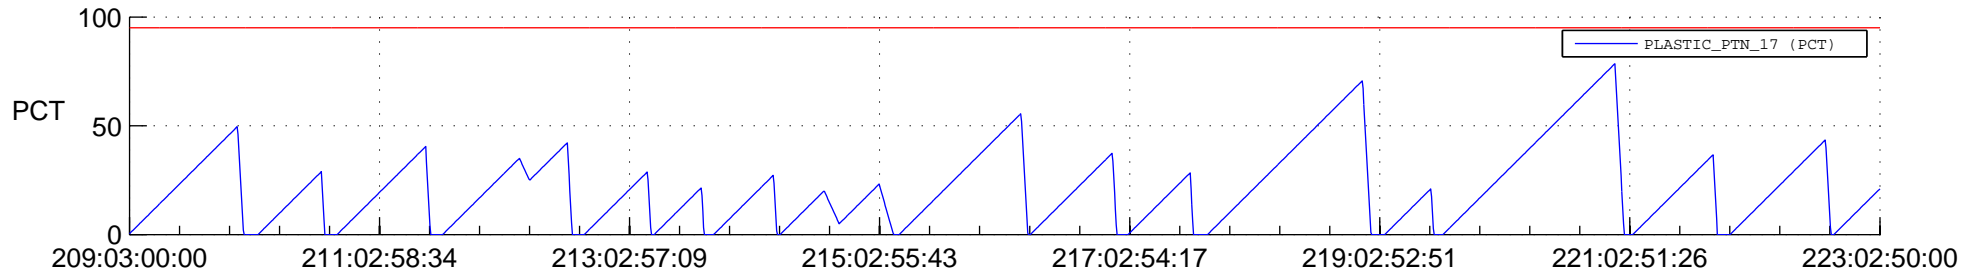

## SWAVES\_Percent\_Full\_Prediction

## Spacecraft\_DownLink\_Rate

Ground Time (2017:209:03:00:00.000 -2017:223:02:50:00.000)