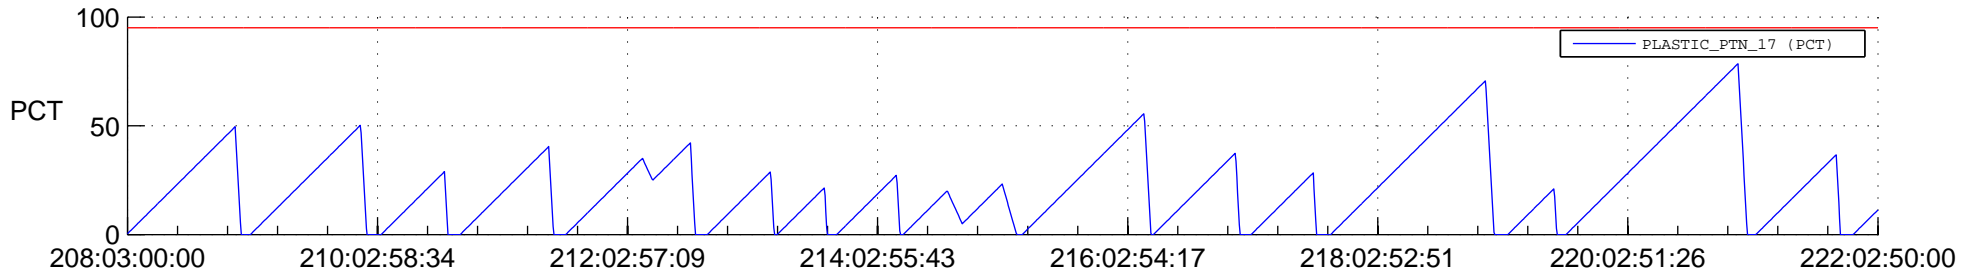

STEREO AHEAD SSR PCT Full Prediction

SWAVES_Percent_Full_Prediction

IMPACT_Percent_Full_Prediction

PLASTIC_Percent_Full_Prediction

Spacecraft_DownLink_Rate

Ground Time (2017:208:03:00:00.000 -2017:222:02:50:00.000)