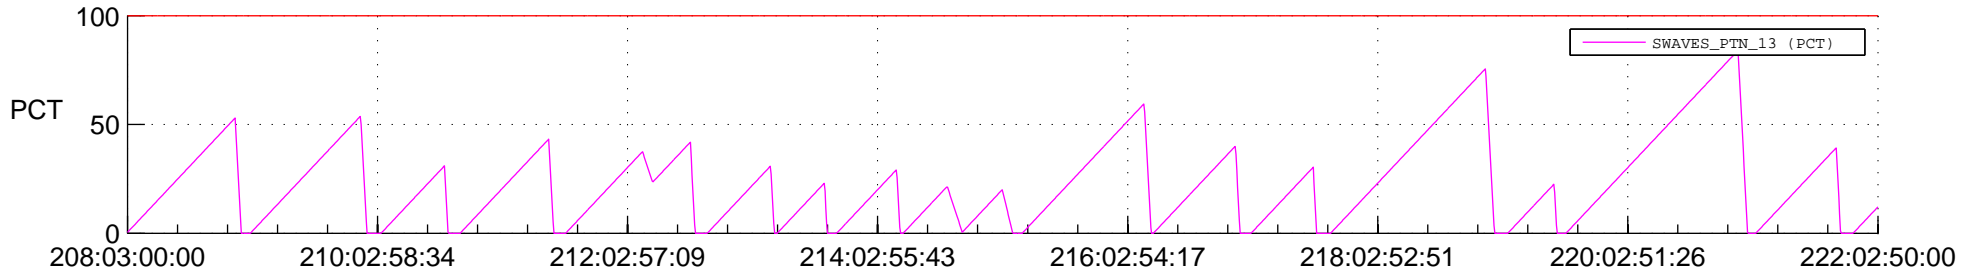

STEREO AHEAD SSR PCT Full Prediction

SWAVES_Percent_Full_Prediction

IMPACT_Percent_Full_Prediction

PLASTIC_Percent_Full_Prediction

Spacecraft_DownLink_Rate

Ground Time (2017:208:03:00:00.000 -2017:222:02:50:00.000)