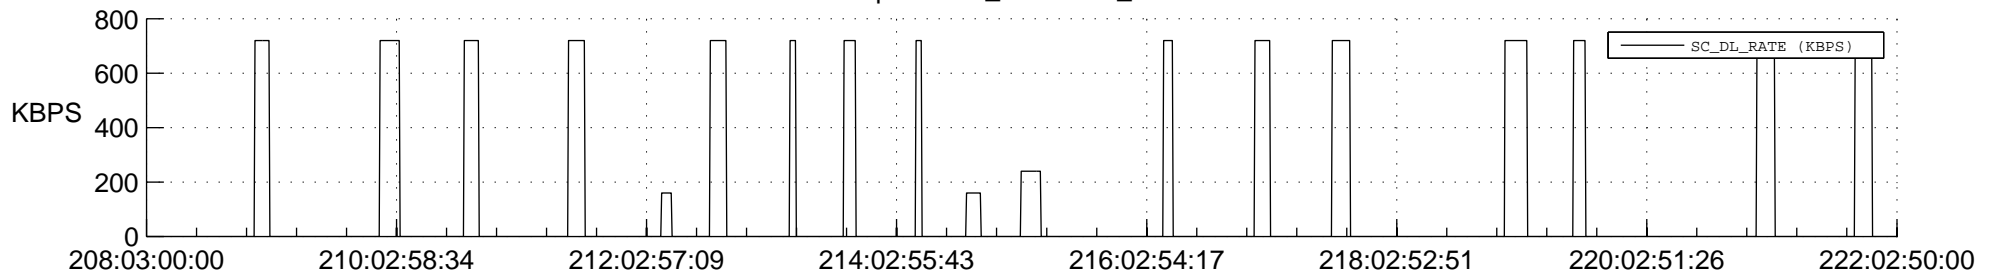

STEREO AHEAD SSR PCT Full Prediction

SWAVES_Percent_Full_Prediction

IMPACT_Percent_Full_Prediction

PLASTIC_Percent_Full_Prediction

Spacecraft_DownLink_Rate

Ground Time (2017:208:03:00:00.000 -2017:222:02:50:00.000)