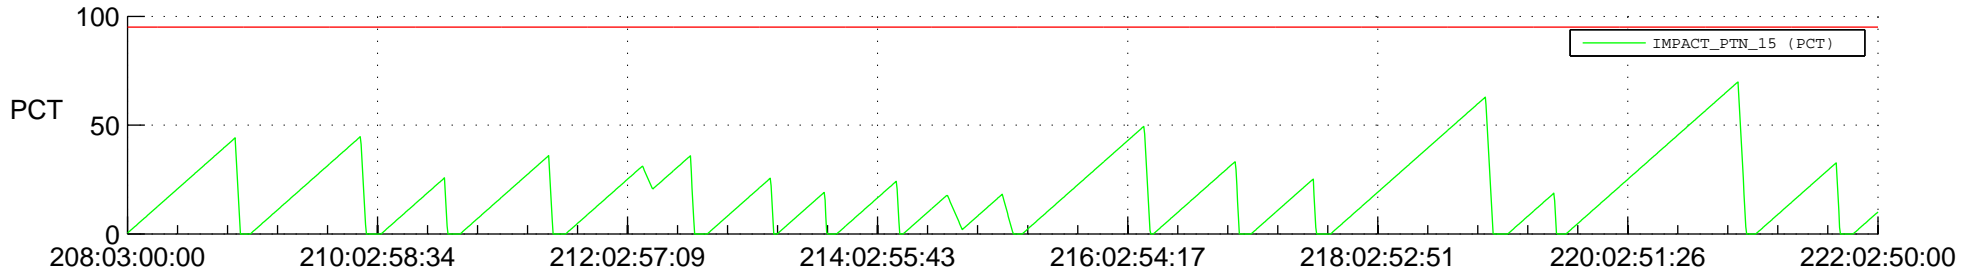

STEREO AHEAD SSR PCT Full Prediction

SWAVES_Percent_Full_Prediction

IMPACT_Percent_Full_Prediction

PLASTIC_Percent_Full_Prediction

Spacecraft_DownLink_Rate

Ground Time (2017:208:03:00:00.000 -2017:222:02:50:00.000)