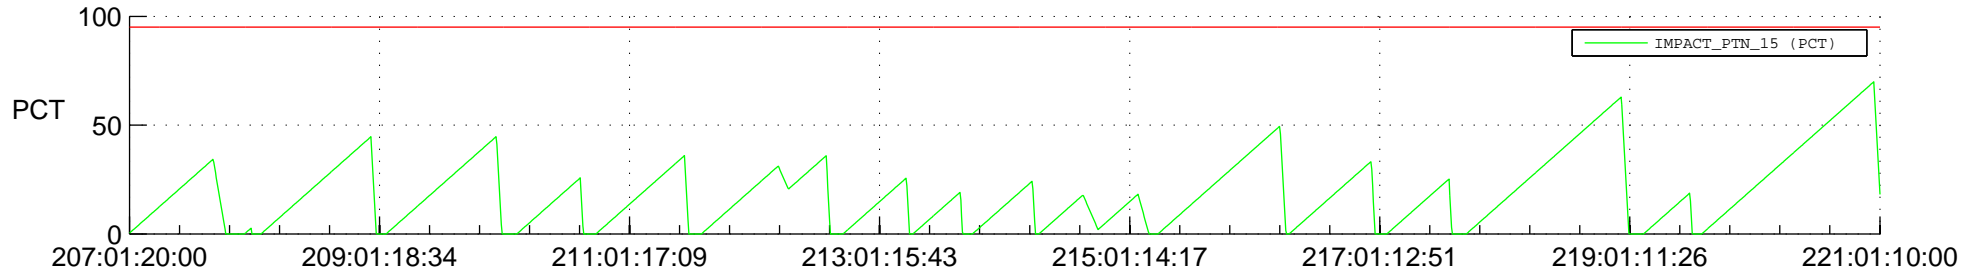

STEREO AHEAD SSR PCT Full Prediction

SWAVES_Percent_Full_Prediction

IMPACT_Percent_Full_Prediction

PLASTIC_Percent_Full_Prediction

Spacecraft_DownLink_Rate

Ground Time (2017:207:01:20:00.000 -2017:221:01:10:00.000)