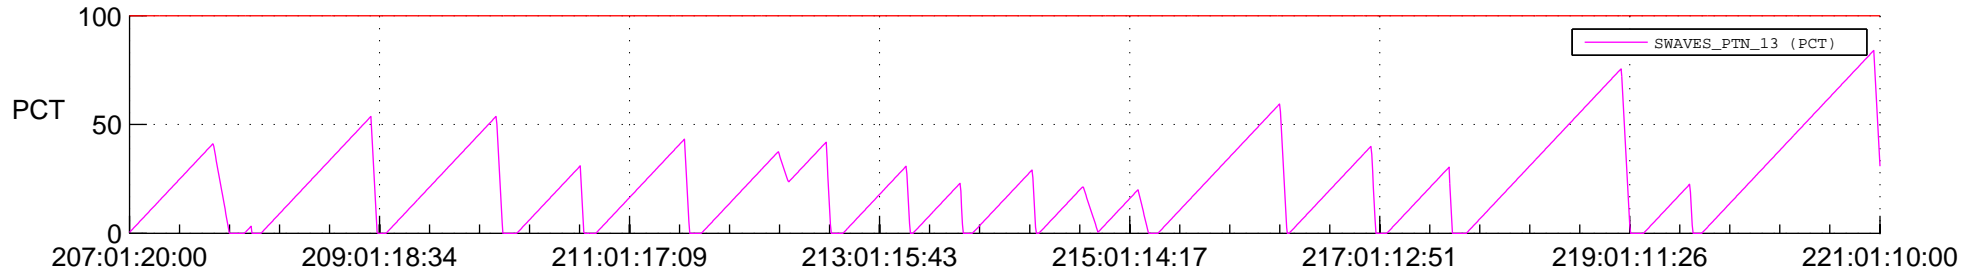

STEREO AHEAD SSR PCT Full Prediction

SWAVES_Percent_Full_Prediction

IMPACT_Percent_Full_Prediction

PLASTIC_Percent_Full_Prediction

Spacecraft_DownLink_Rate

Ground Time (2017:207:01:20:00.000 -2017:221:01:10:00.000)