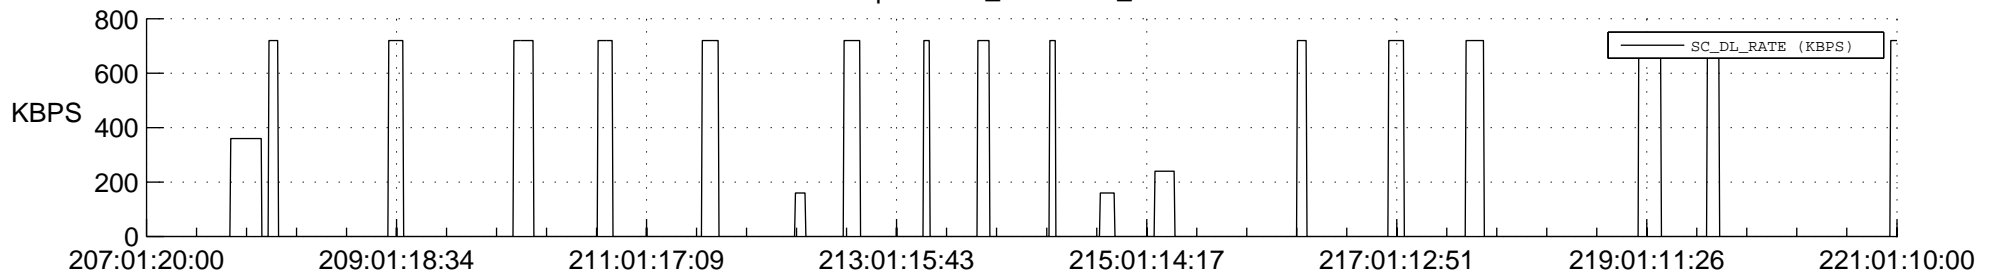

STEREO AHEAD SSR PCT Full Prediction

SWAVES_Percent_Full_Prediction

IMPACT_Percent_Full_Prediction

PLASTIC_Percent_Full_Prediction

Spacecraft_DownLink_Rate

Ground Time (2017:207:01:20:00.000 -2017:221:01:10:00.000)