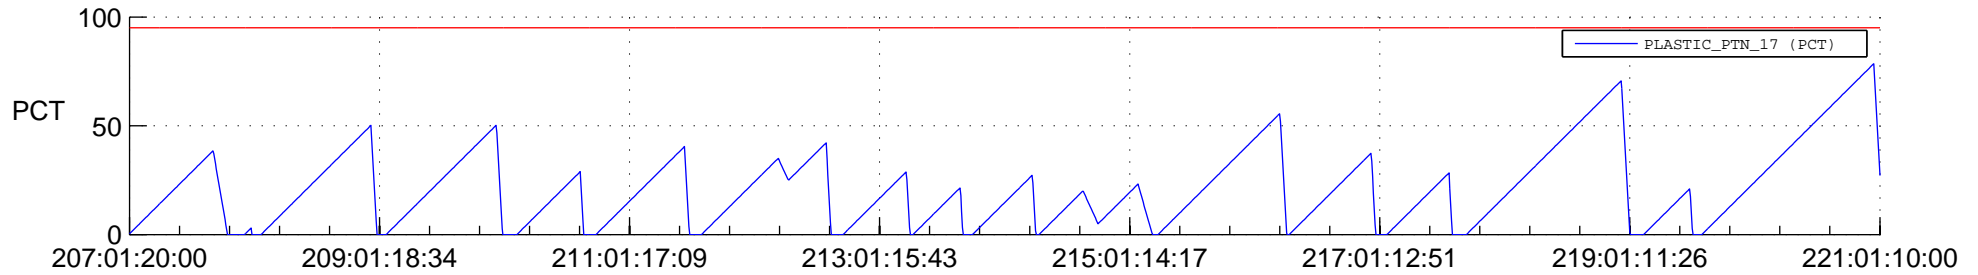

STEREO AHEAD SSR PCT Full Prediction

SWAVES_Percent_Full_Prediction

IMPACT_Percent_Full_Prediction

PLASTIC_Percent_Full_Prediction

Spacecraft_DownLink_Rate

Ground Time (2017:207:01:20:00.000 -2017:221:01:10:00.000)