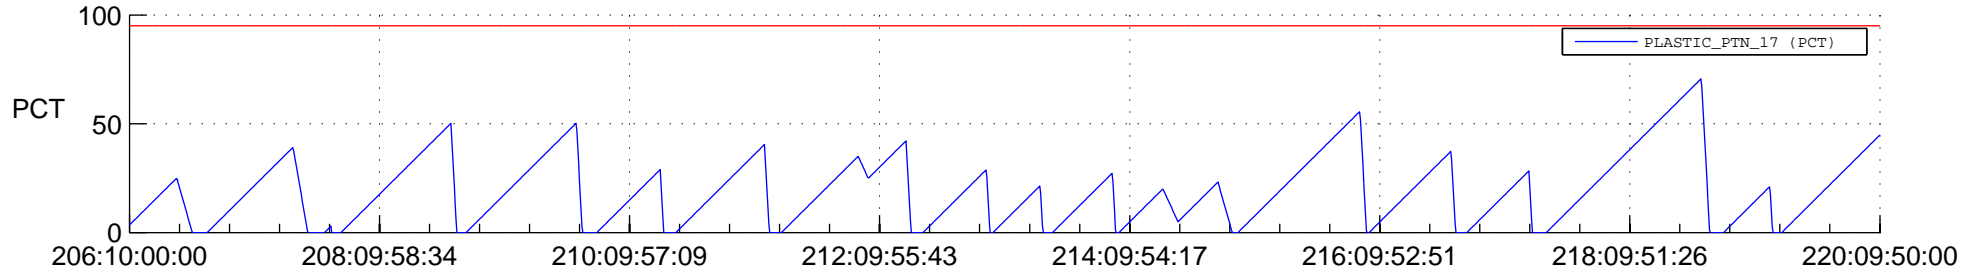

STEREO AHEAD SSR PCT Full Prediction

SWAVES_Percent_Full_Prediction

IMPACT_Percent_Full_Prediction

PLASTIC_Percent_Full_Prediction

Spacecraft_DownLink_Rate