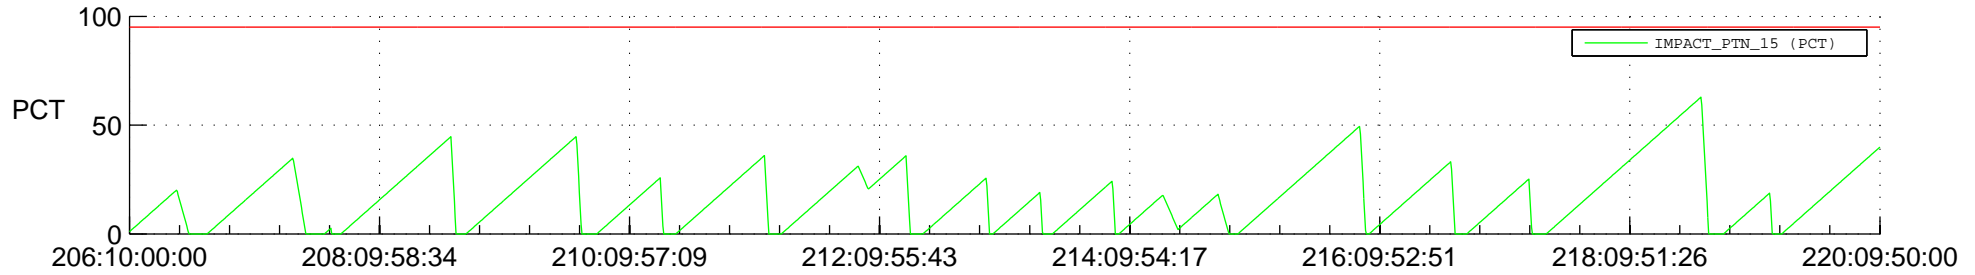

STEREO AHEAD SSR PCT Full Prediction

SWAVES_Percent_Full_Prediction

IMPACT_Percent_Full_Prediction

PLASTIC_Percent_Full_Prediction

Spacecraft_DownLink_Rate