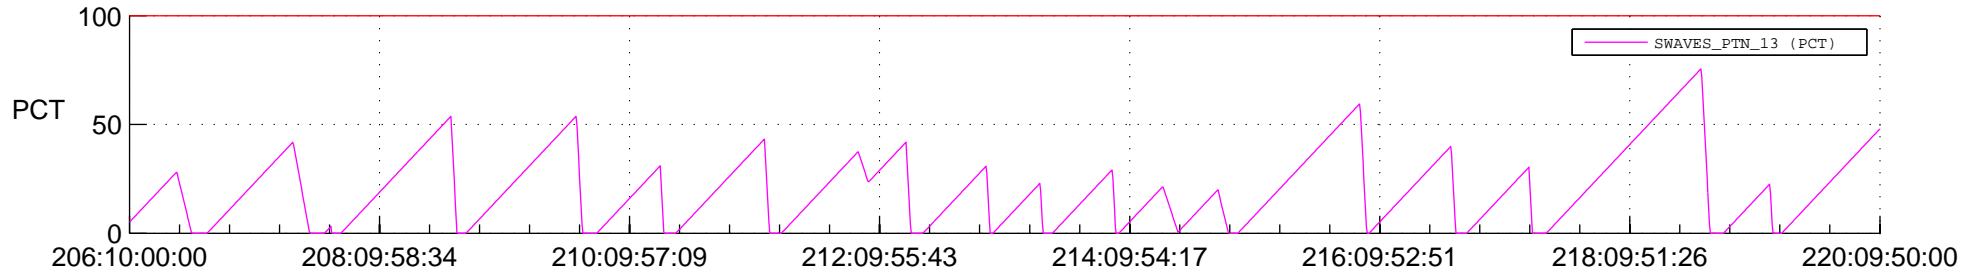

STEREO AHEAD SSR PCT Full Prediction

SWAVES_Percent_Full_Prediction

IMPACT_Percent_Full_Prediction

PLASTIC_Percent_Full_Prediction

Spacecraft_DownLink_Rate