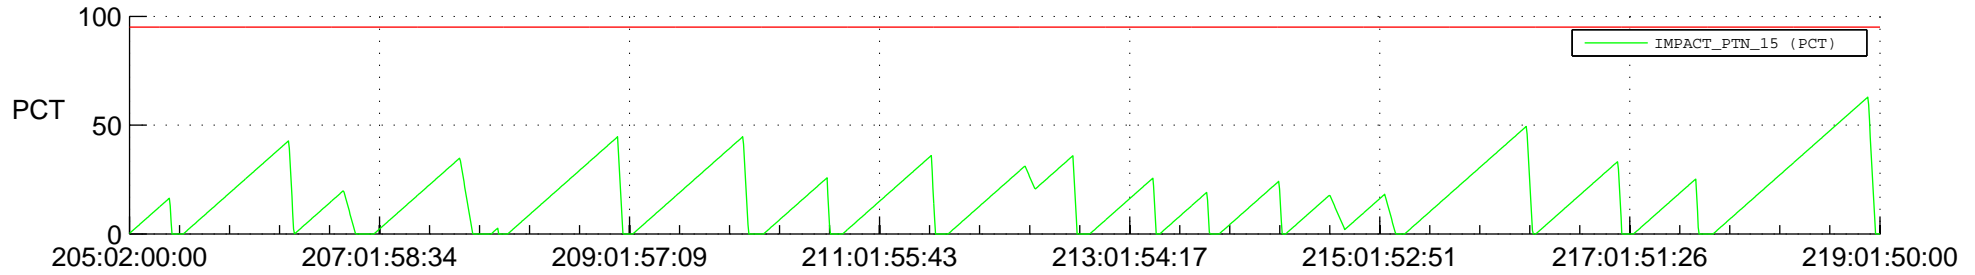

STEREO AHEAD SSR PCT Full Prediction

SWAVES_Percent_Full_Prediction

IMPACT_Percent_Full_Prediction

PLASTIC_Percent_Full_Prediction

Spacecraft_DownLink_Rate