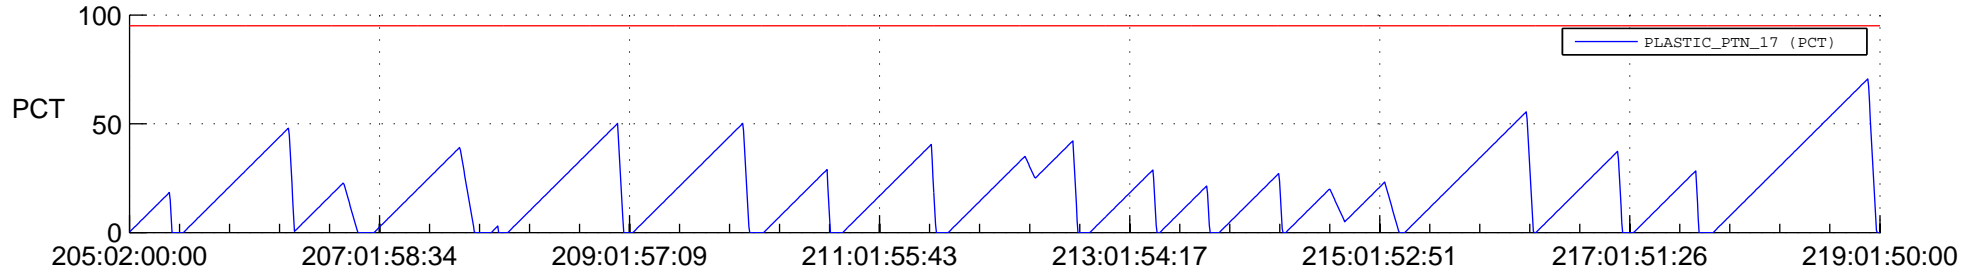

STEREO AHEAD SSR PCT Full Prediction

SWAVES_Percent_Full_Prediction

IMPACT_Percent_Full_Prediction

PLASTIC_Percent_Full_Prediction

Spacecraft_DownLink_Rate