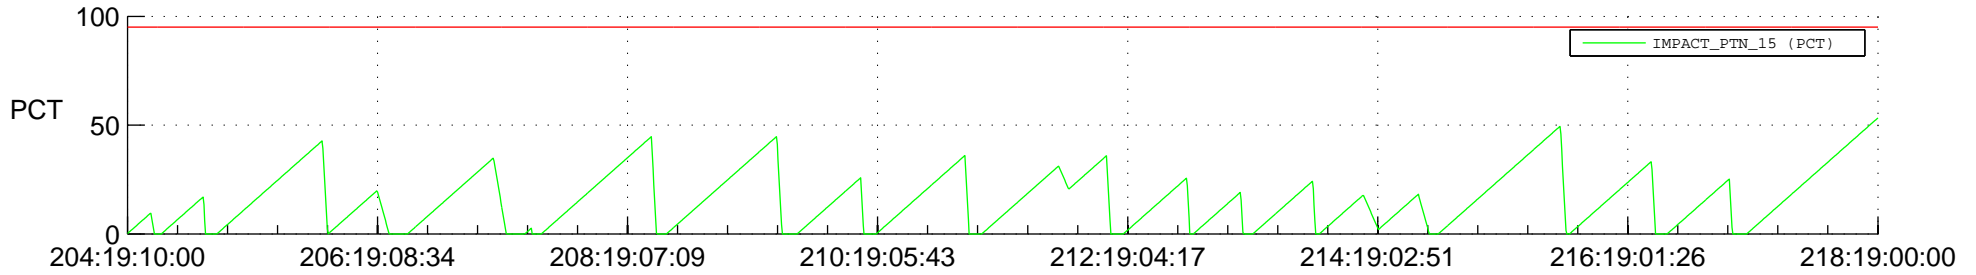

IMPACT_Percent_Full_Prediction