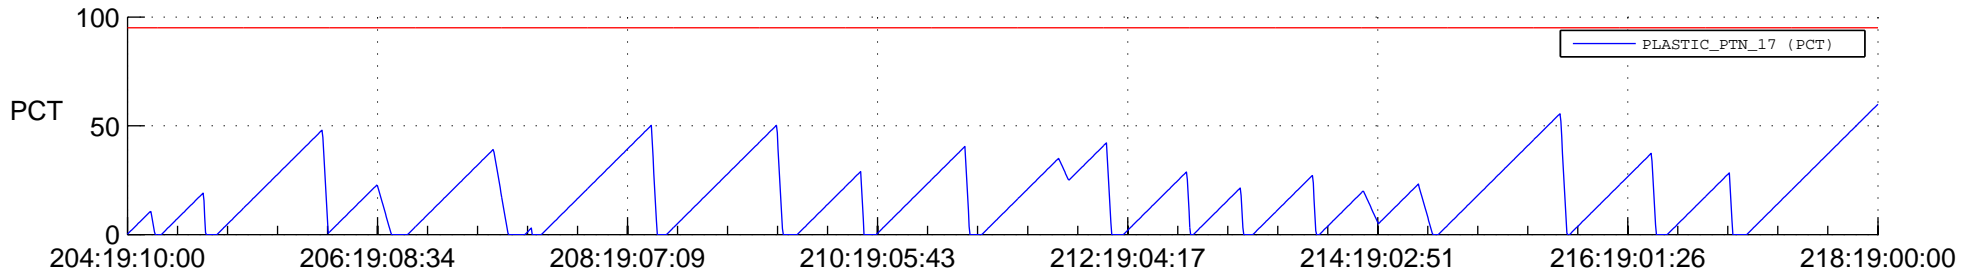

PLASTIC_Percent_Full_Prediction