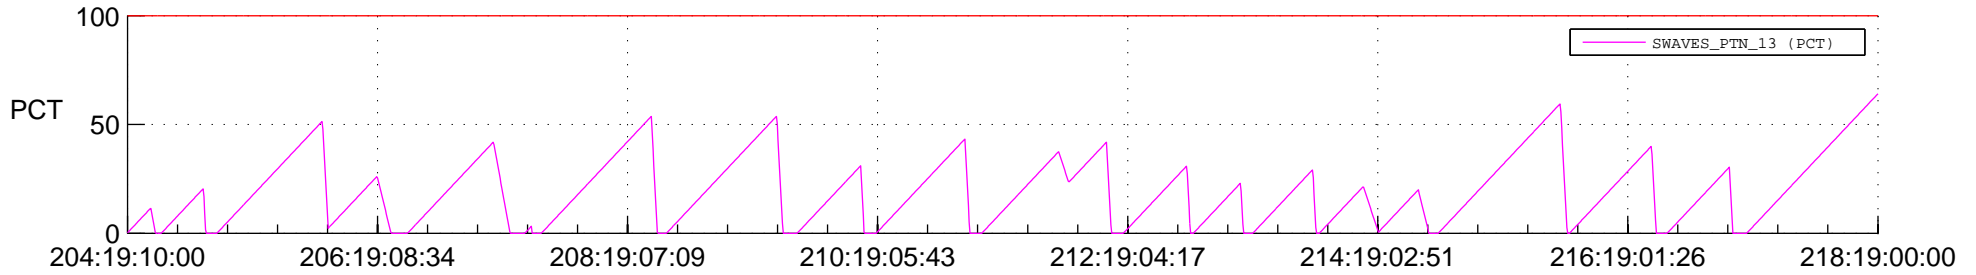

# STEREO AHEAD SSR PCT Full Prediction

## SWAVES\_Percent\_Full\_Prediction