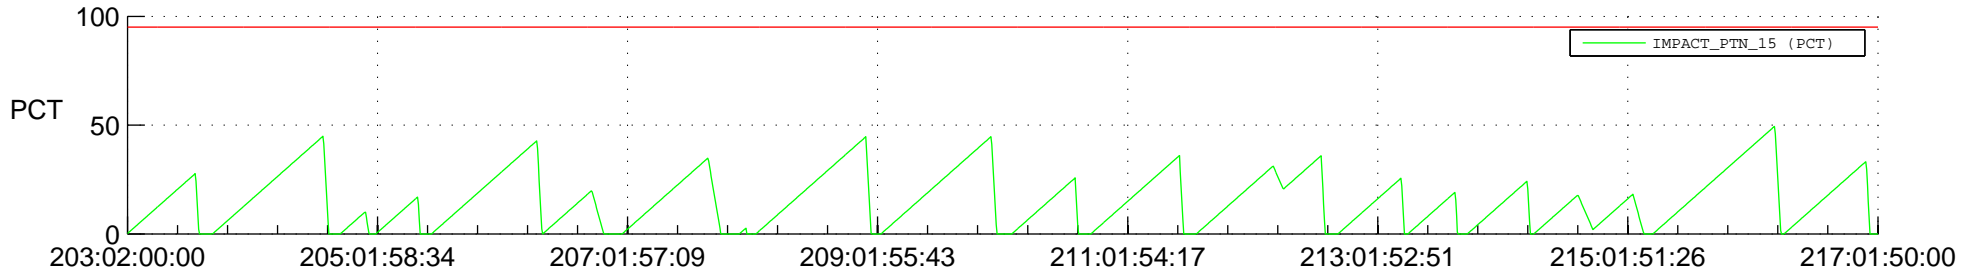

STEREO AHEAD SSR PCT Full Prediction

SWAVES_Percent_Full_Prediction

IMPACT_Percent_Full_Prediction

PLASTIC_Percent_Full_Prediction

Spacecraft_DownLink_Rate

Ground Time (2017:203:02:00:00.000 -2017:217:01:50:00.000)