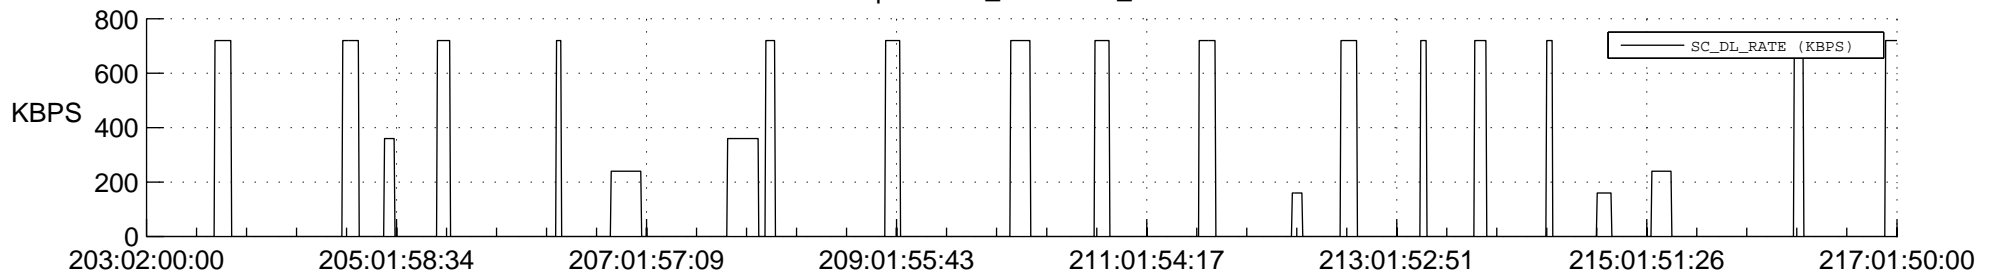

STEREO AHEAD SSR PCT Full Prediction

SWAVES_Percent_Full_Prediction

IMPACT_Percent_Full_Prediction

PLASTIC_Percent_Full_Prediction

Spacecraft_DownLink_Rate

Ground Time (2017:203:02:00:00.000 -2017:217:01:50:00.000)