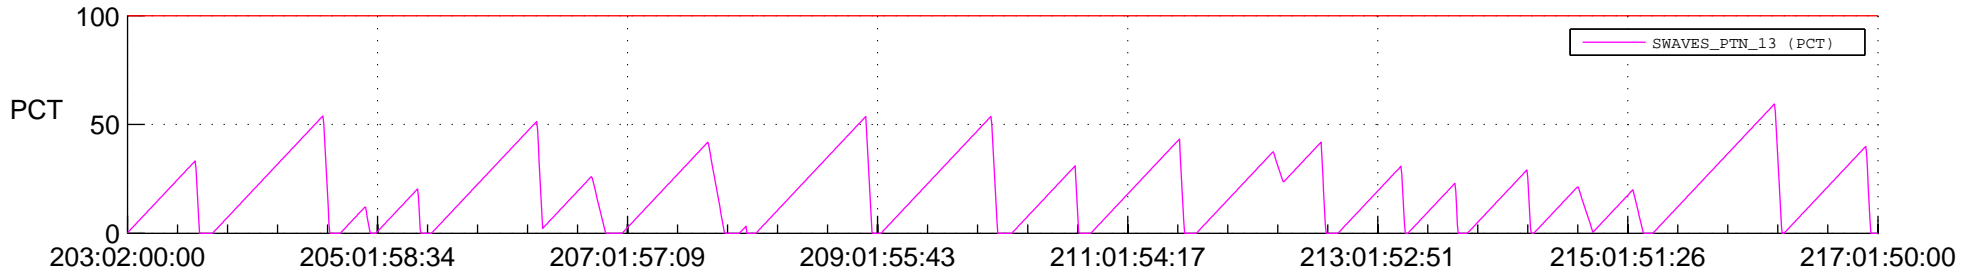

STEREO AHEAD SSR PCT Full Prediction

SWAVES_Percent_Full_Prediction

IMPACT_Percent_Full_Prediction

PLASTIC_Percent_Full_Prediction

Spacecraft_DownLink_Rate

Ground Time (2017:203:02:00:00.000 -2017:217:01:50:00.000)