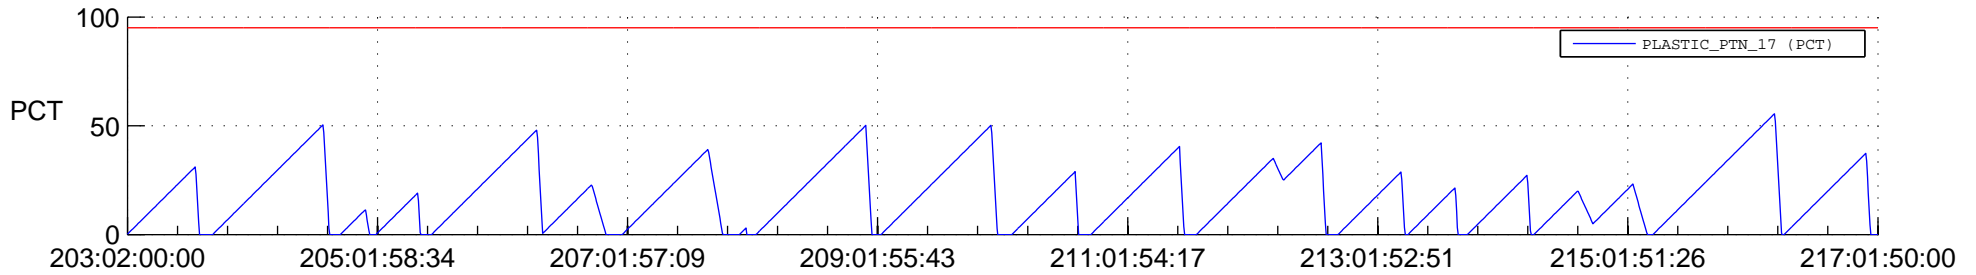

STEREO AHEAD SSR PCT Full Prediction

SWAVES_Percent_Full_Prediction

IMPACT_Percent_Full_Prediction

PLASTIC_Percent_Full_Prediction

Spacecraft_DownLink_Rate

Ground Time (2017:203:02:00:00.000 -2017:217:01:50:00.000)