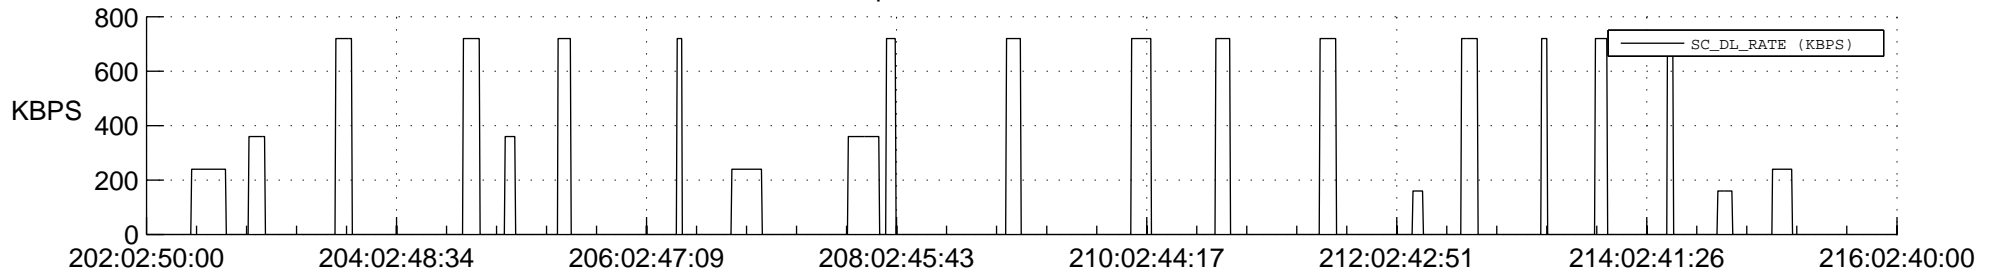

## Spacecraft\_DownLink\_Rate

Ground Time (2017:202:02:50:00.000 -2017:216:02:40:00.000)