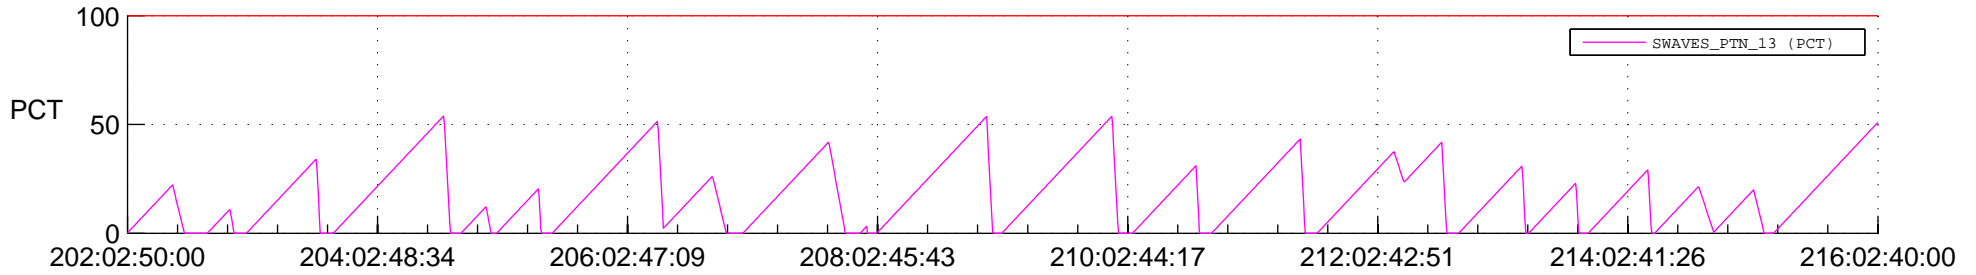

# STEREO AHEAD SSR PCT Full Prediction

## SWAVES\_Percent\_Full\_Prediction

## Spacecraft\_DownLink\_Rate

Ground Time (2017:202:02:50:00.000 -2017:216:02:40:00.000)