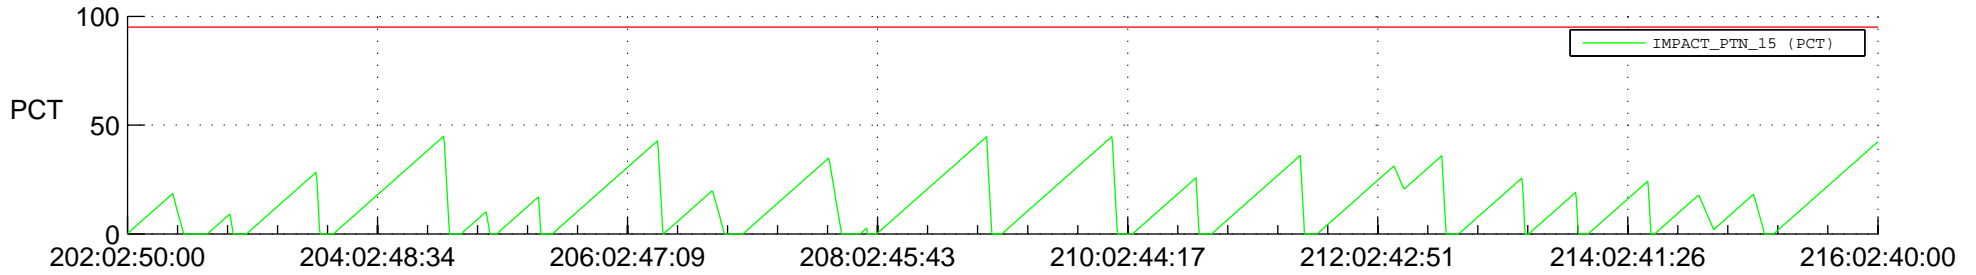

IMPACT_Percent_Full_Prediction