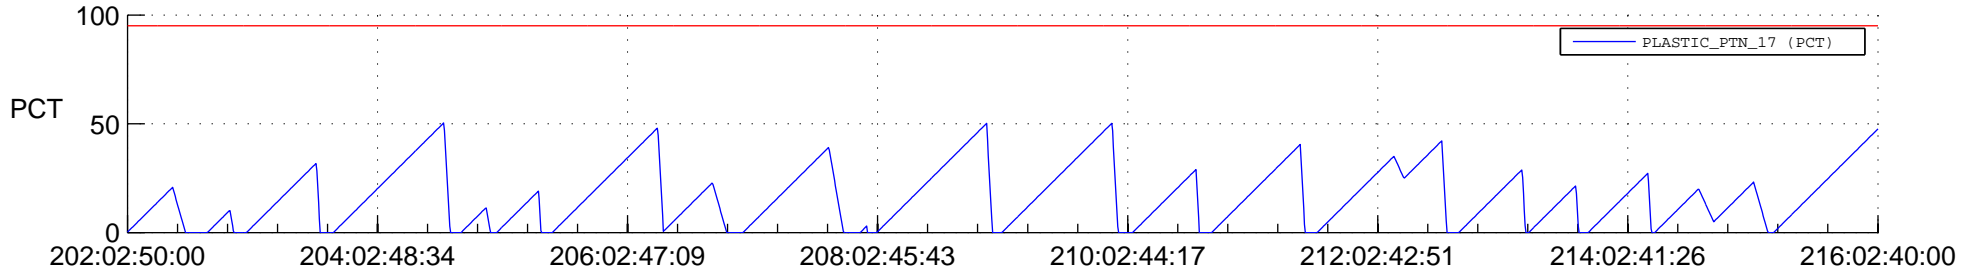

# STEREO AHEAD SSR PCT Full Prediction

## SWAVES\_Percent\_Full\_Prediction

## Spacecraft\_DownLink\_Rate

Ground Time (2017:202:02:50:00.000 -2017:216:02:40:00.000)