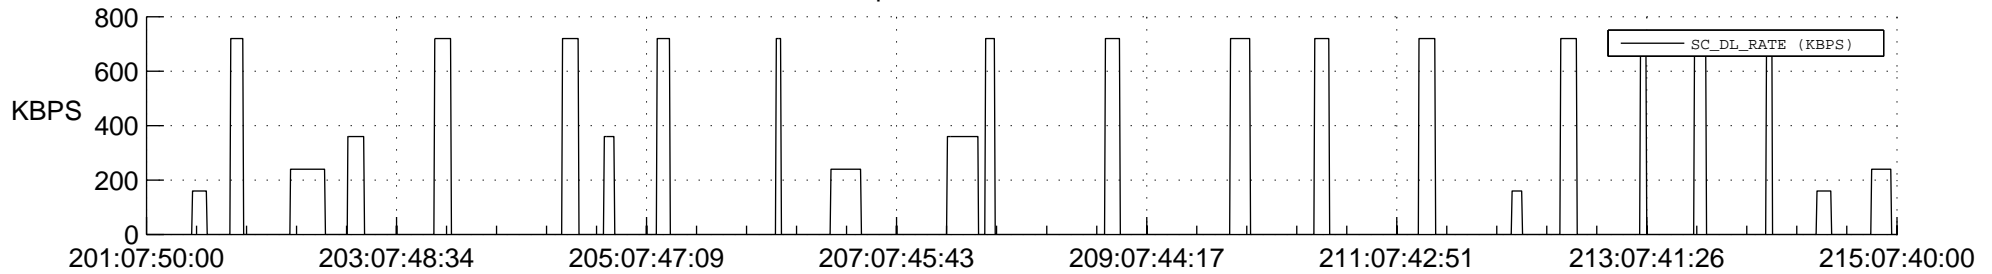

STEREO AHEAD SSR PCT Full Prediction

SWAVES_Percent_Full_Prediction

IMPACT_Percent_Full_Prediction

PLASTIC_Percent_Full_Prediction

Spacecraft_DownLink_Rate

Ground Time (2017:201:07:50:00.000 -2017:215:07:40:00.000)