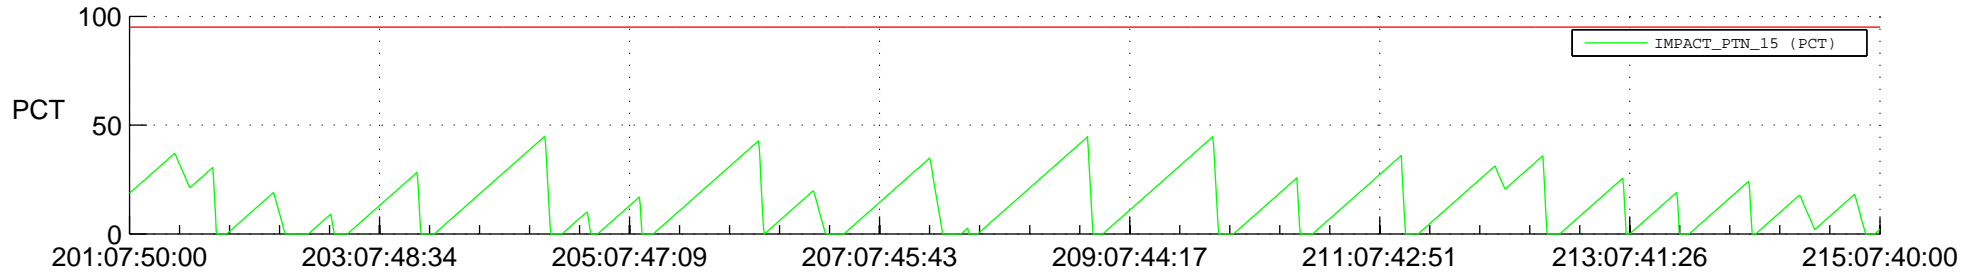

STEREO AHEAD SSR PCT Full Prediction

SWAVES_Percent_Full_Prediction

IMPACT_Percent_Full_Prediction

PLASTIC_Percent_Full_Prediction

Spacecraft_DownLink_Rate

Ground Time (2017:201:07:50:00.000 -2017:215:07:40:00.000)