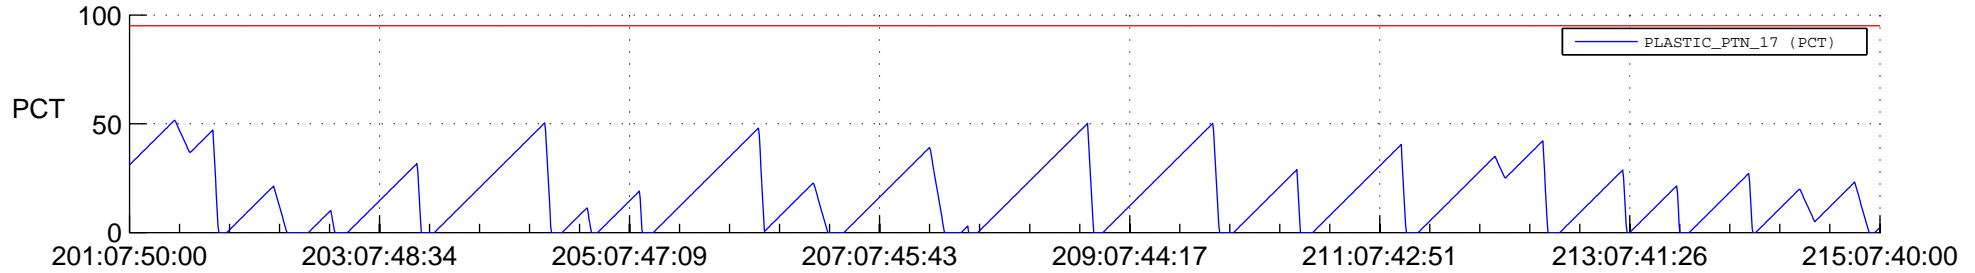

STEREO AHEAD SSR PCT Full Prediction

SWAVES_Percent_Full_Prediction

IMPACT_Percent_Full_Prediction

PLASTIC_Percent_Full_Prediction

Spacecraft_DownLink_Rate

Ground Time (2017:201:07:50:00.000 -2017:215:07:40:00.000)