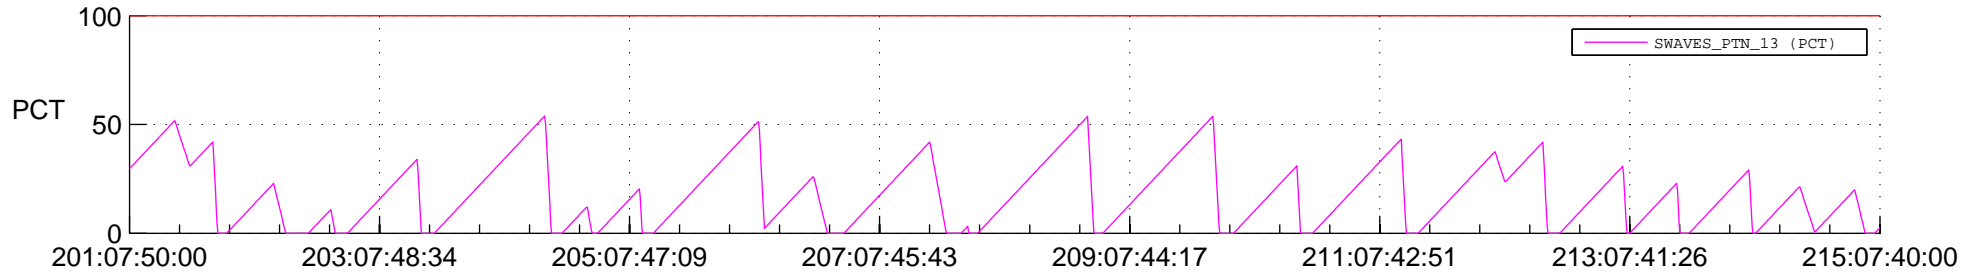

STEREO AHEAD SSR PCT Full Prediction

SWAVES_Percent_Full_Prediction

IMPACT_Percent_Full_Prediction

PLASTIC_Percent_Full_Prediction

Spacecraft_DownLink_Rate

Ground Time (2017:201:07:50:00.000 -2017:215:07:40:00.000)